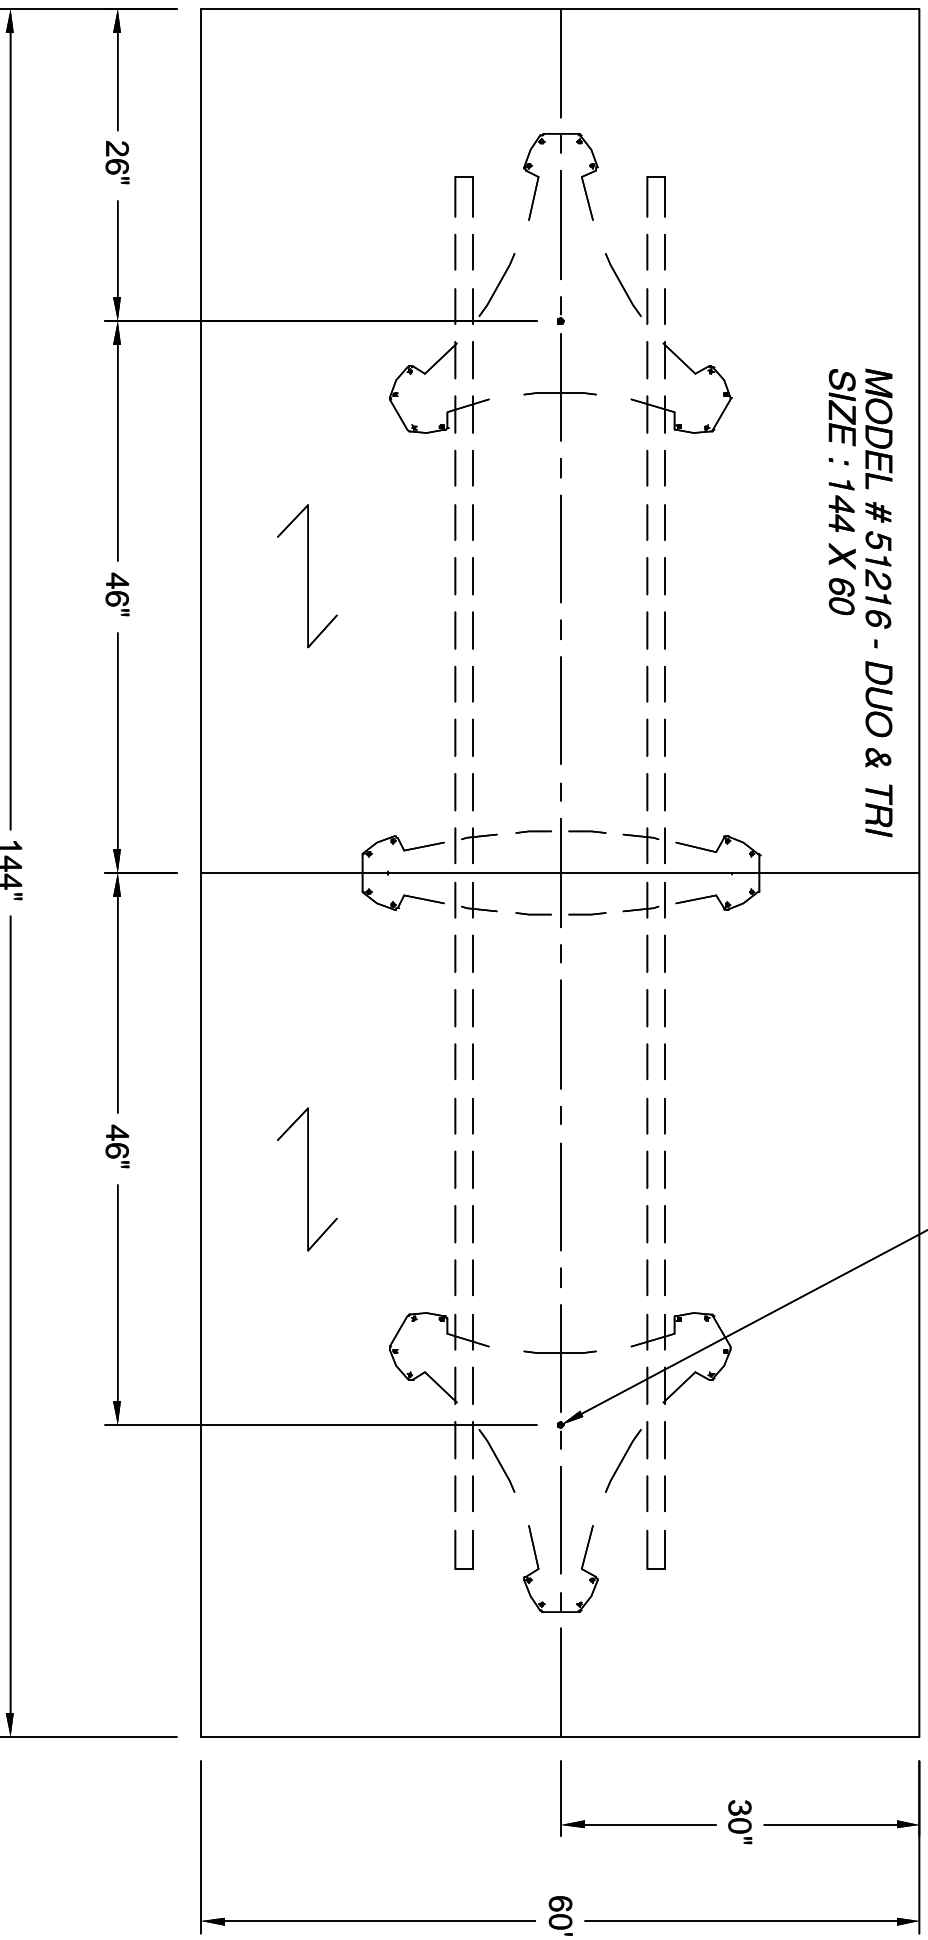

nienkämper

257 Finchdene Square
Scarborough, Ontario,
Canada M1X 1B9
Tel 416-298-5700 / Fax 416-298-4426
EMAIL : customerservice@nienkamper.com

LOCATE CORE DRILL AT CENTRE OF BASE

PLAN VIEW

THIS DRAWING IS CONFIDENTIAL AND PROPRIETARY. NO PART OF THIS DRAWING MAY BE COPIED,
DISCLOSED OR SENT TO ANY THIRD PARTY OR USED FOR ANY PURPOSE WITHOUT THE EXPRESS WRITTEN
AUTHORIZATION OF NIENKAMPER FURNITURE AND ACCESSORIES.