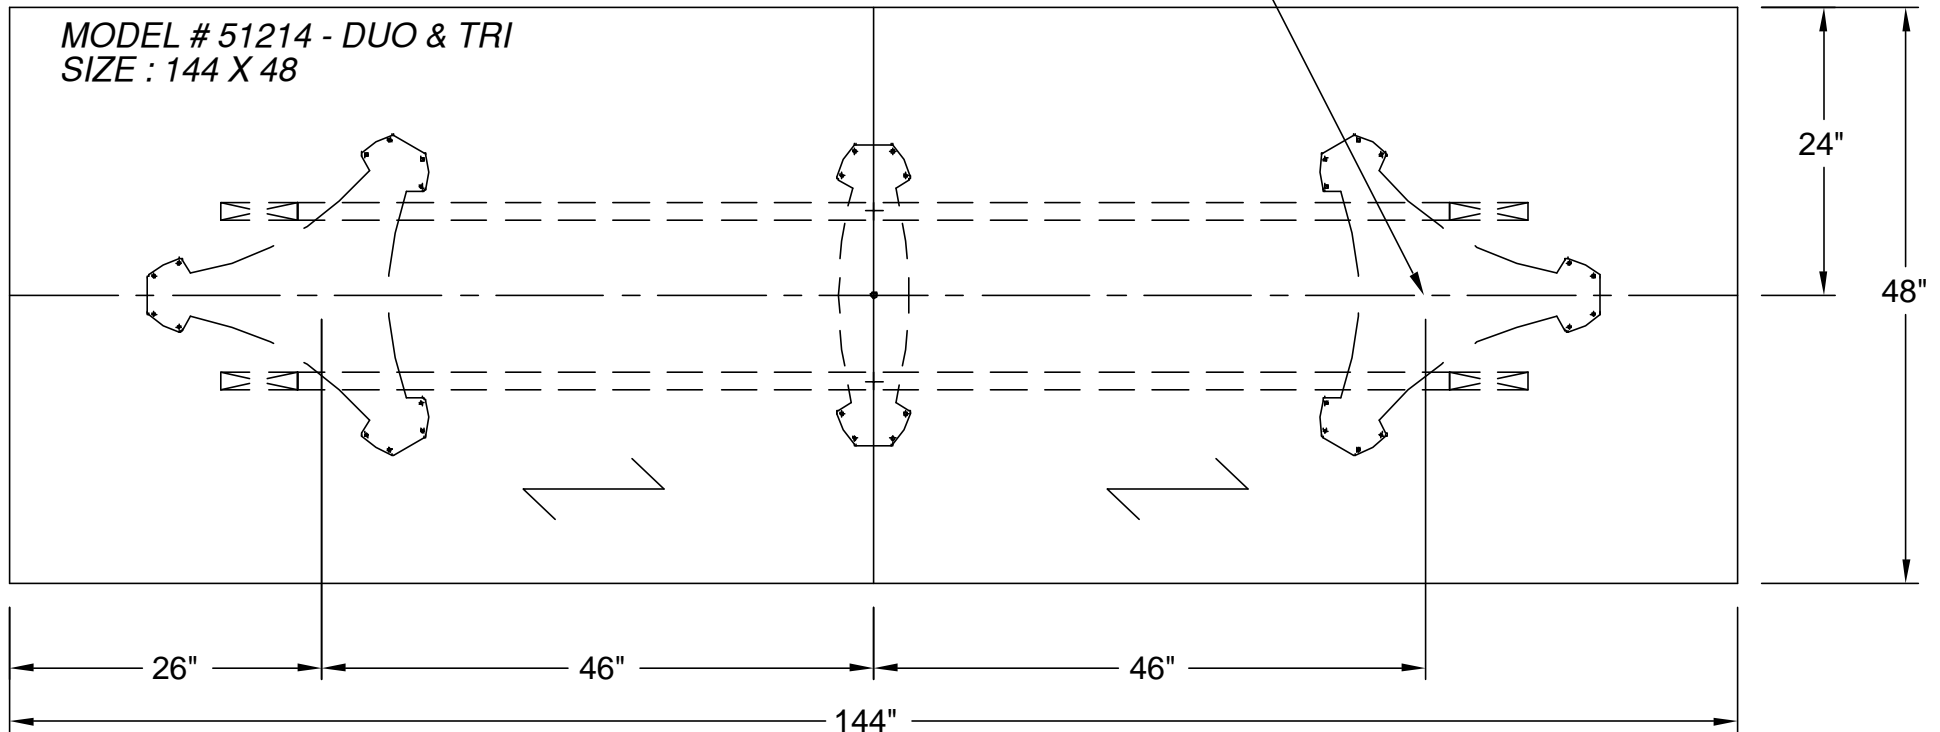

ICFgroup

nienkämper

257 Finchdene Square
Scarborough, Ontario,
Canada M1X 1B9

Tel 416-298-5700 / Fax 416-298-4426
EMAIL : customerservice@nienkamper.com

LOCATE CORE DRILL AT CENTRE OF BASES

PLAN VIEW

THIS DRAWING IS CONFIDENTIAL AND PROPRIETARY. NO PART OF THIS DRAWING MAY BE COPIED, DISCLOSED OR SENT TO ANY THIRD PARTY OR USED FOR ANY PURPOSE WITHOUT THE EXPRESS WRITTEN AUTHORIZATION OF NIENKAMPER FURNITURE AND ACCESSORIES.