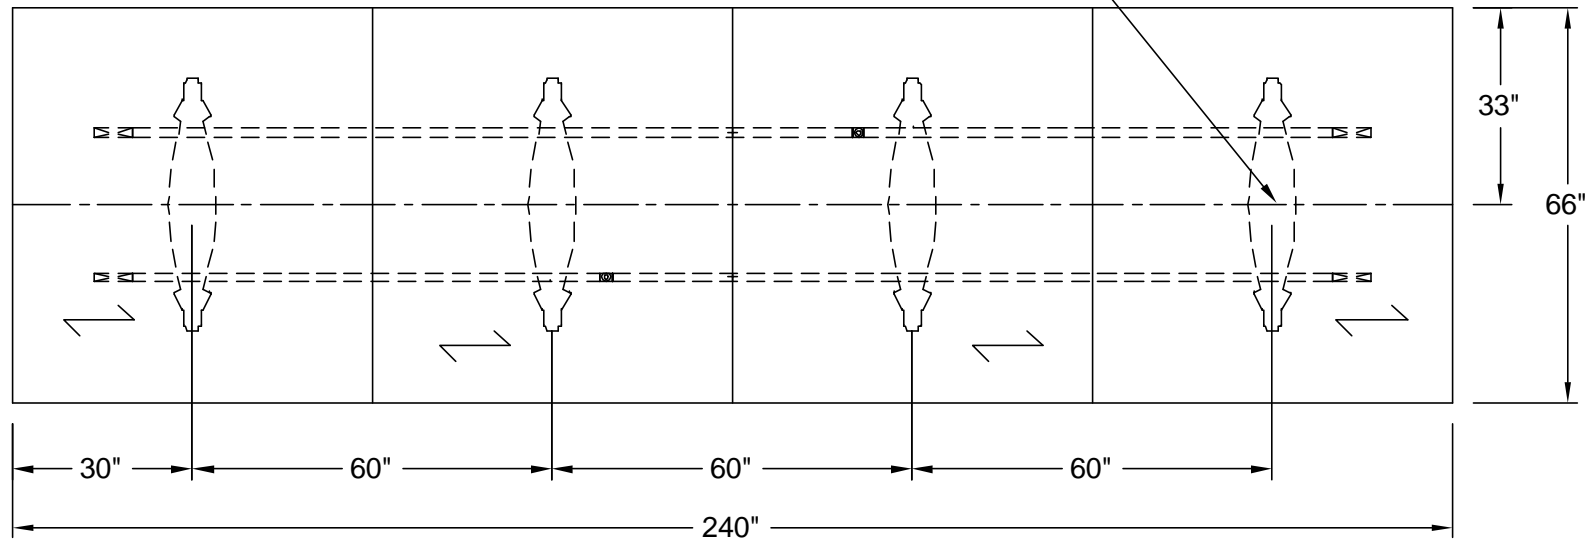

ICFgroup

nienkämper

257 Finchdene Square
Scarborough, Ontario,
Canada M1X 1B9

Tel 416-298-5700 / Fax 416-298-4426
EMAIL : customerservice@nienkamper.com

PLAN VIEW

LOCATE CORE DRILL AT CENTRE OF BASES

THIS DRAWING IS CONFIDENTIAL AND PROPRIETARY. NO PART OF THIS DRAWING MAY BE COPIED, DISCLOSED OR SENT TO ANY THIRD PARTY OR USED FOR ANY PURPOSE WITHOUT THE EXPRESS WRITTEN AUTHORIZATION OF NIENKAMPER FURNITURE AND ACCESSORIES.