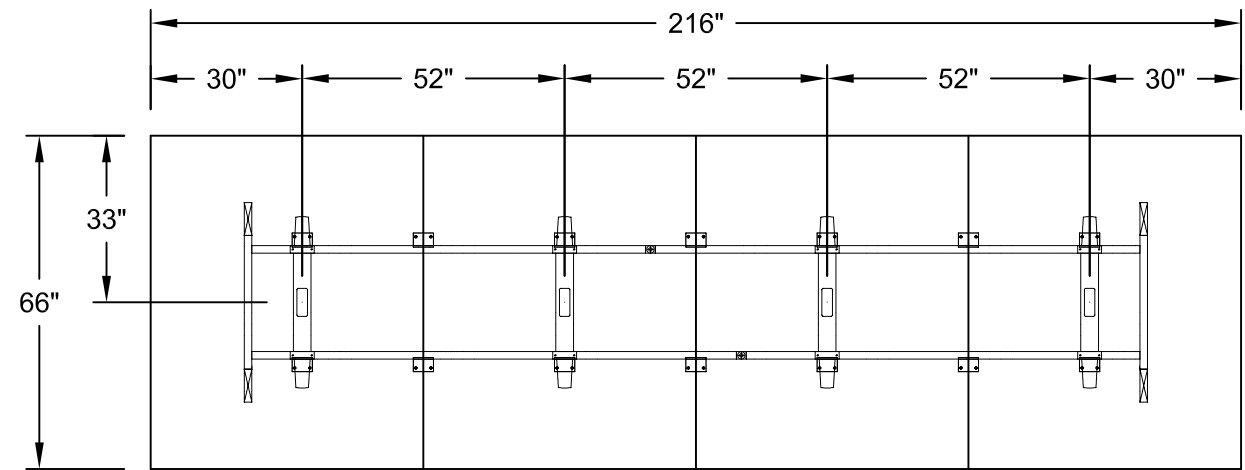

MODEL - DUO BASES
SIZE: 216" X 66"

PLAN VIEW

DIMENSIONS SHOWN TO CENTRE OF BASES

THIS DRAWING IS CONFIDENTIAL AND PROPRIETARY. NO PART OF THIS DRAWING
MAY BE COPIED, DISCLOSED TO ANY THIRD PARTY OR USED FOR ANY PURPOSE
WITHOUT THE EXPRESS WRITTEN AUTHORIZATION OF NIENKAMPER FURNITURE & ACCESSORIES

MODEL - TAPER AND T-BASES
SIZE: 216" X 66"

PLAN VIEW

DIMENSIONS SHOWN TO CENTRE OF BASES

THIS DRAWING IS CONFIDENTIAL AND PROPRIETARY. NO PART OF THIS DRAWING
MAY BE COPIED, DISCLOSED TO ANY THIRD PARTY OR USED FOR ANY PURPOSE
WITHOUT THE EXPRESS WRITTEN AUTHORIZATION OF NIENKAMPER FURNITURE & ACCESSORIES