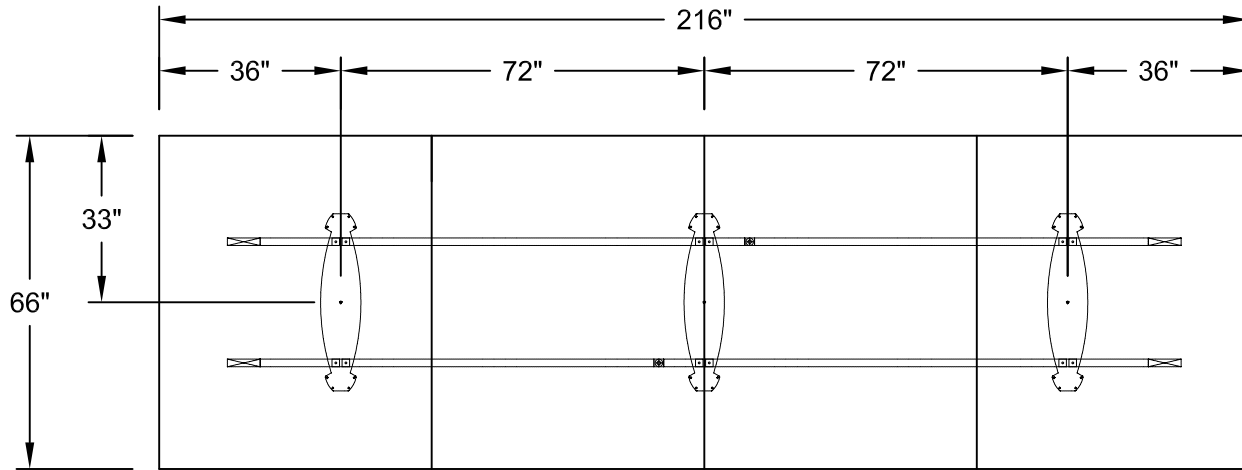

MODEL - DUO BASES
SIZE: 216" X 66"

PLAN VIEW

DIMENSIONS SHOWN TO CENTRE OF BASES

THIS DRAWING IS CONFIDENTIAL AND PROPRIETARY. NO PART OF THIS DRAWING
MAY BE COPIED, DISCLOSED TO ANY THIRD PARTY OR USED FOR ANY PURPOSE
WITHOUT THE EXPRESS WRITTEN AUTHORIZATION OF NIENKAMPER FURNITURE & ACCESSORIES

MODEL - TAPER AND T-BASES
SIZE: 216" X 66"

PLAN VIEW

DIMENSIONS SHOWN TO CENTRE OF BASES

THIS DRAWING IS CONFIDENTIAL AND PROPRIETARY. NO PART OF THIS DRAWING
MAY BE COPIED, DISCLOSED TO ANY THIRD PARTY OR USED FOR ANY PURPOSE
WITHOUT THE EXPRESS WRITTEN AUTHORIZATION OF NIENKAMPER FURNITURE & ACCESSORIES