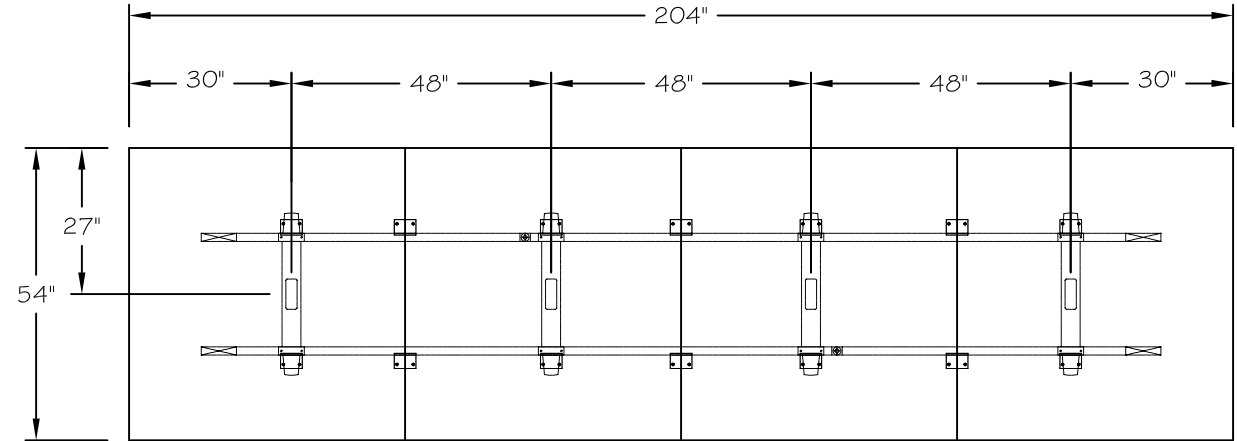

MODEL - DUO BASES  
 SIZE: 204" X 54"

PLAN VIEW

DIMENSIONS SHOWN TO CENTRE OF BASES

THIS DRAWING IS CONFIDENTIAL AND PROPRIETARY. NO PART OF THIS DRAWING  
 MAY BE COPIED, DISCLOSED TO ANY THIRD PARTY OR USED FOR ANY PURPOSE  
 WITHOUT THE EXPRESS WRITTEN AUTHORIZATION OF NIENKAMPER FURNITURE & ACCESSORIES

MODEL - TAPER AND T-BASES  
 SIZE: 204" X 54"

PLAN VIEW

DIMENSIONS SHOWN TO CENTRE OF BASES

THIS DRAWING IS CONFIDENTIAL AND PROPRIETARY. NO PART OF THIS DRAWING  
 MAY BE COPIED, DISCLOSED TO ANY THIRD PARTY OR USED FOR ANY PURPOSE  
 WITHOUT THE EXPRESS WRITTEN AUTHORIZATION OF NIENKAMPER FURNITURE & ACCESSORIES