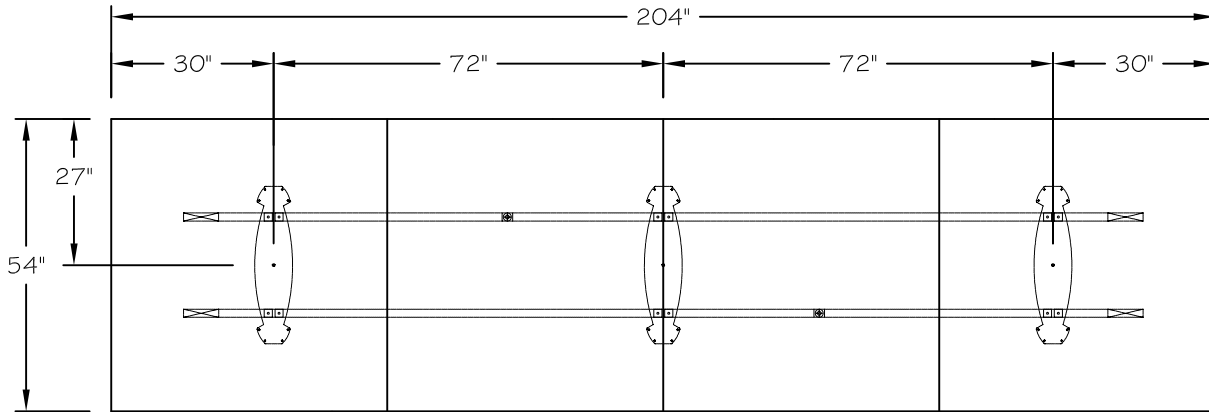

MODEL - DUO BASES  
 SIZE: 204" X 54"

PLAN VIEW

DIMENSIONS SHOWN TO CENTRE OF BASES

THIS DRAWING IS CONFIDENTIAL AND PROPRIETARY. NO PART OF THIS DRAWING  
 MAY BE COPIED, DISCLOSED TO ANY THIRD PARTY OR USED FOR ANY PURPOSE  
 WITHOUT THE EXPRESS WRITTEN AUTHORIZATION OF NIENKAMPER FURNITURE & ACCESSORIES

MODEL - TAPER AND T-BASES  
 SIZE: 204" X 54"

PLAN VIEW

DIMENSIONS SHOWN TO CENTRE OF BASES

THIS DRAWING IS CONFIDENTIAL AND PROPRIETARY. NO PART OF THIS DRAWING  
 MAY BE COPIED, DISCLOSED TO ANY THIRD PARTY OR USED FOR ANY PURPOSE  
 WITHOUT THE EXPRESS WRITTEN AUTHORIZATION OF NIENKAMPER FURNITURE & ACCESSORIES