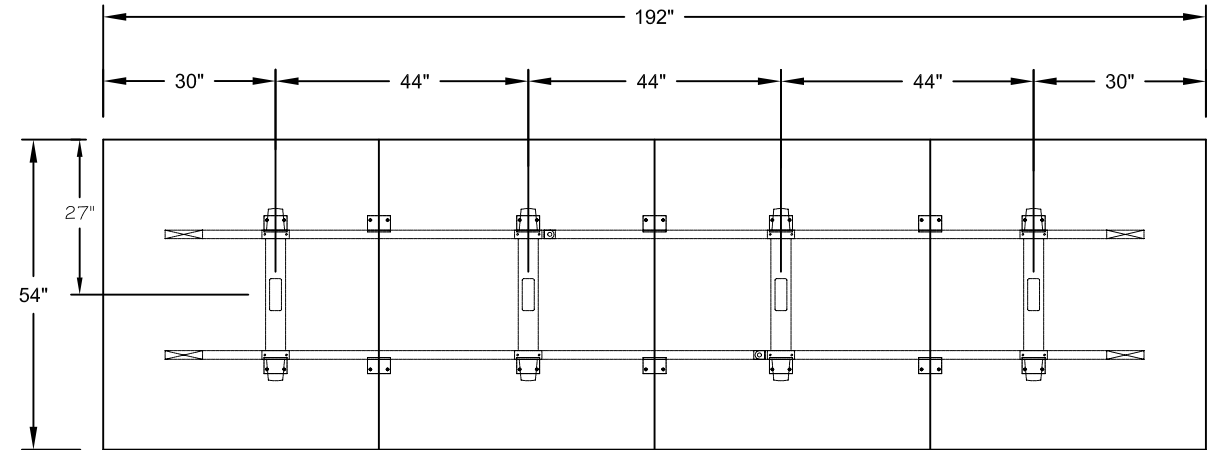

MODEL - DUO BASES
SIZE: 192" X 54"

PLAN VIEW

DIMENSIONS SHOWN TO CENTRE OF BASES

THIS DRAWING IS CONFIDENTIAL AND PROPRIETARY. NO PART OF THIS DRAWING
MAY BE COPIED, DISCLOSED TO ANY THIRD PARTY OR USED FOR ANY PURPOSE
WITHOUT THE EXPRESS WRITTEN AUTHORIZATION OF NIENKAMPER FURNITURE & ACCESSORIES

MODEL - TAPER AND T-BASES
SIZE: 192" X 54"

PLAN VIEW

DIMENSIONS SHOWN TO CENTRE OF BASES

THIS DRAWING IS CONFIDENTIAL AND PROPRIETARY. NO PART OF THIS DRAWING
MAY BE COPIED, DISCLOSED TO ANY THIRD PARTY OR USED FOR ANY PURPOSE
WITHOUT THE EXPRESS WRITTEN AUTHORIZATION OF NIENKAMPER FURNITURE & ACCESSORIES