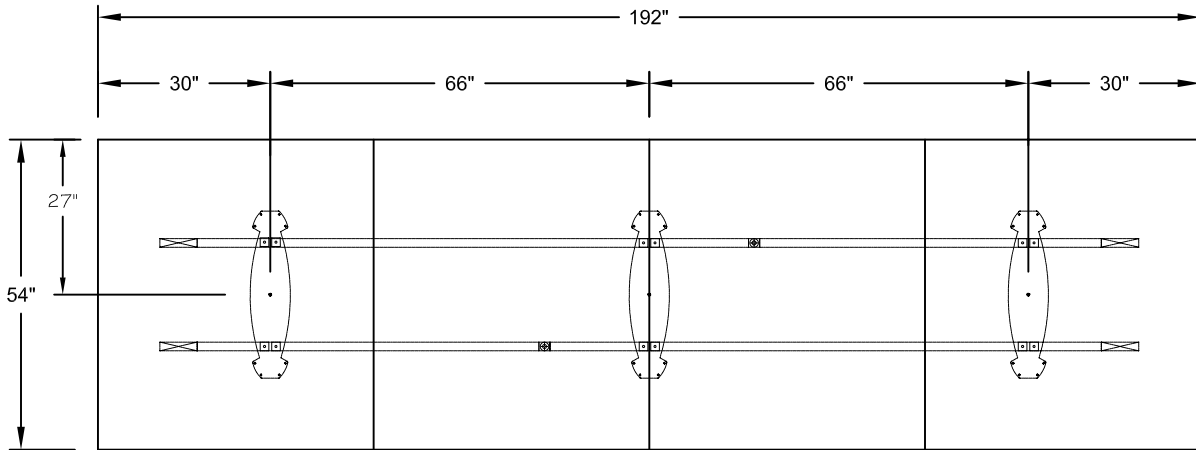

MODEL - DUO BASES
SIZE: 192" X 54"

PLAN VIEW

DIMENSIONS SHOWN TO CENTRE OF BASES

THIS DRAWING IS CONFIDENTIAL AND PROPRIETARY. NO PART OF THIS DRAWING
MAY BE COPIED, DISCLOSED TO ANY THIRD PARTY OR USED FOR ANY PURPOSE
WITHOUT THE EXPRESS WRITTEN AUTHORIZATION OF NIENKAMPER FURNITURE & ACCESSORIES

MODEL - TAPER AND T-BASES
SIZE: 192" X 54"

PLAN VIEW

DIMENSIONS SHOWN TO CENTRE OF BASES

THIS DRAWING IS CONFIDENTIAL AND PROPRIETARY. NO PART OF THIS DRAWING
MAY BE COPIED, DISCLOSED TO ANY THIRD PARTY OR USED FOR ANY PURPOSE
WITHOUT THE EXPRESS WRITTEN AUTHORIZATION OF NIENKAMPER FURNITURE & ACCESSORIES