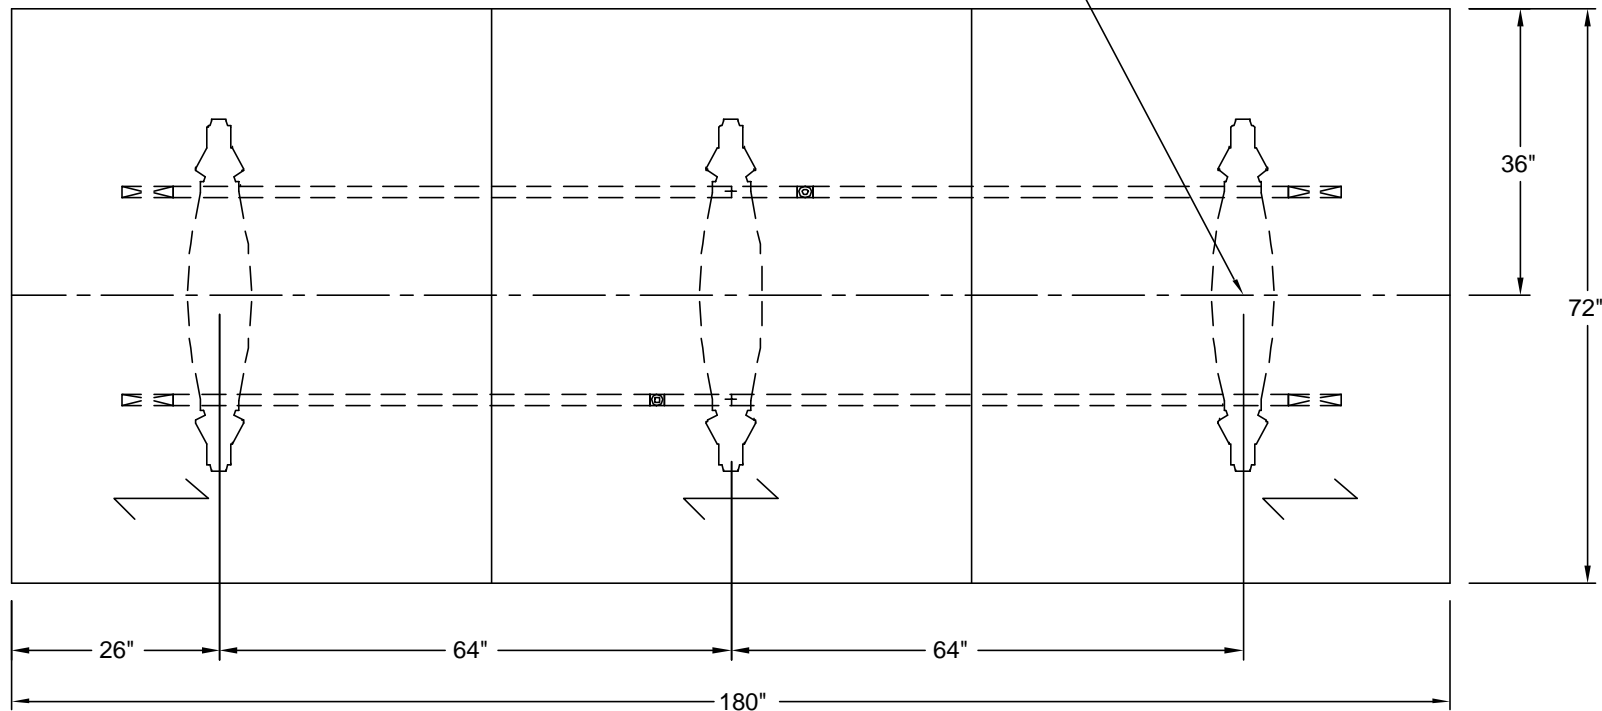

ICF group

nienkämper

257 Finchdene Square
Scarborough, Ontario,
Canada M1X 1B9

Tel 416-298-5700 / Fax 416-298-4426
EMAIL : customerservice@nienkamper.com

PLAN VIEW

LOCATE CORE DRILL AT CENTRE OF BASES

THIS DRAWING IS CONFIDENTIAL AND PROPRIETARY. NO PART OF THIS DRAWING MAY BE COPIED,
DISCLOSED OR SENT TO ANY THIRD PARTY OR USED FOR ANY PURPOSE WITHOUT THE EXPRESS WRITTEN
AUTHORIZATION OF NIENKAMPER FURNITURE AND ACCESSORIES.