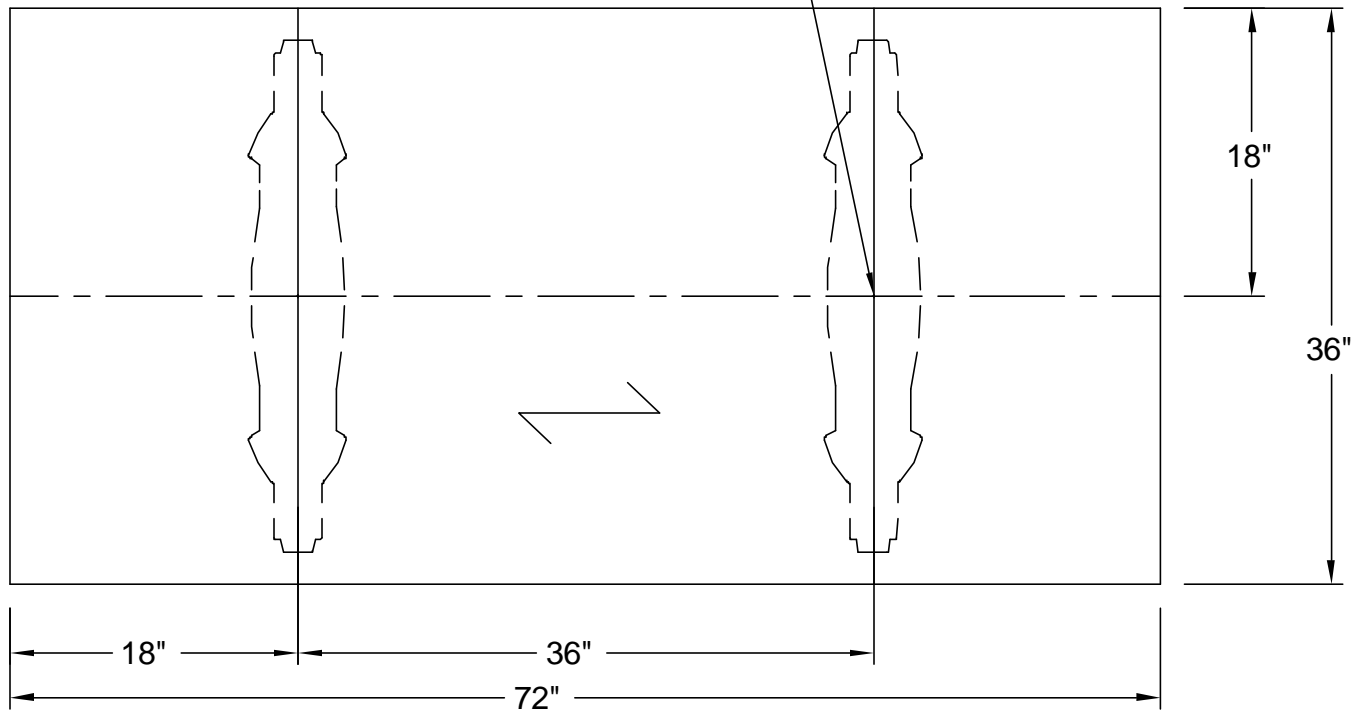

ICF group

nienkämper

257 Finchdene Square
Scarborough, Ontario,
Canada M1X 1B9

Tel 416-298-5700 / Fax 416-298-4426
EMAIL : customerservice@nienkamper.com

PLAN VIEW

LOCATE CORE DRILL AT CENTRE OF BASES

THIS DRAWING IS CONFIDENTIAL AND PROPRIETARY. NO PART OF THIS DRAWING MAY BE COPIED, DISCLOSED OR SENT TO ANY THIRD PARTY OR USED FOR ANY PURPOSE WITHOUT THE EXPRESS WRITTEN AUTHORIZATION OF NIENKAMPER FURNITURE AND ACCESSORIES.