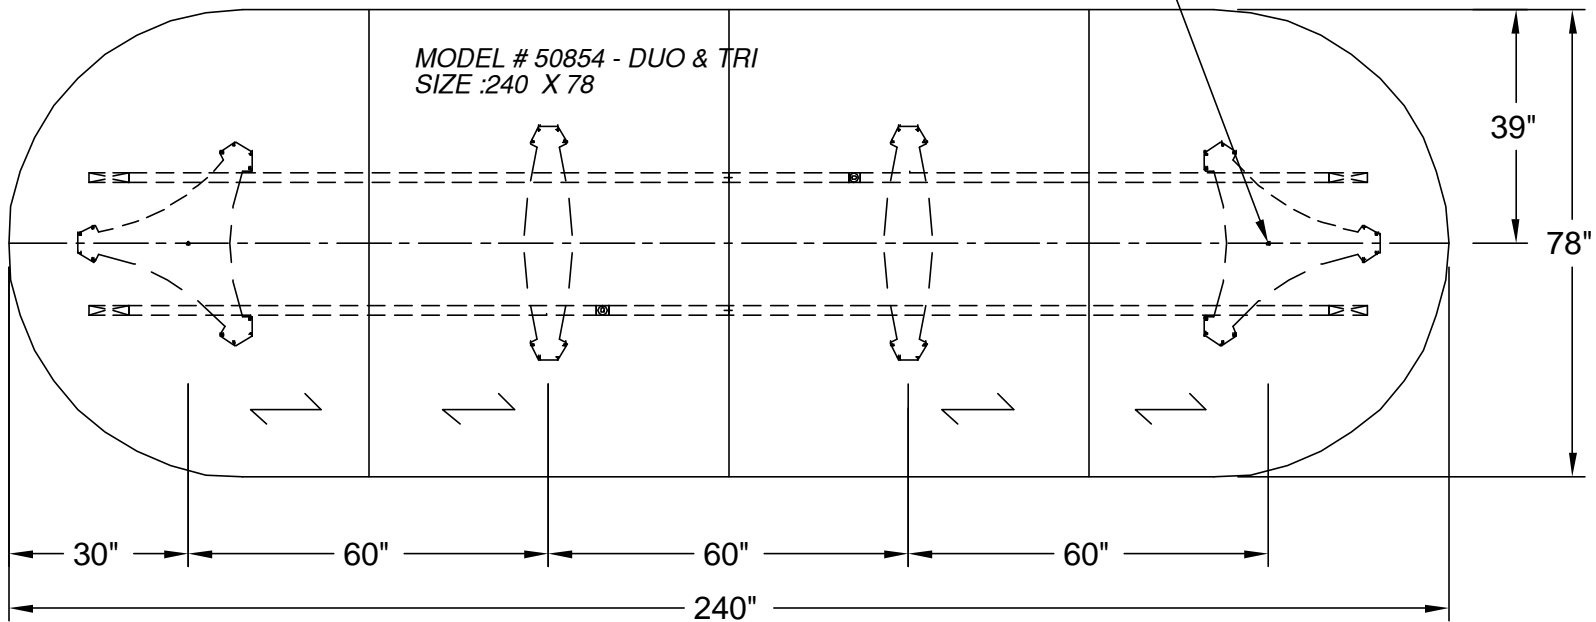

ICFgroup

nienkämper

257 Finchdene Square
Scarborough, Ontario,
Canada M1X 1B9

Tel 416-298-5700 / Fax 416-298-4426
EMAIL : customerservice@nienkamper.com

LOCATE CORE DRILL AT CENTRE OF BASES

PLAN VIEW

THIS DRAWING IS CONFIDENTIAL AND PROPRIETARY. NO PART OF THIS DRAWING MAY BE COPIED,
DISCLOSED OR SENT TO ANY THIRD PARTY OR USED FOR ANY PURPOSE WITHOUT THE EXPRESS WRITTEN
AUTHORIZATION OF NIENKAMPER FURNITURE AND ACCESSORIES.