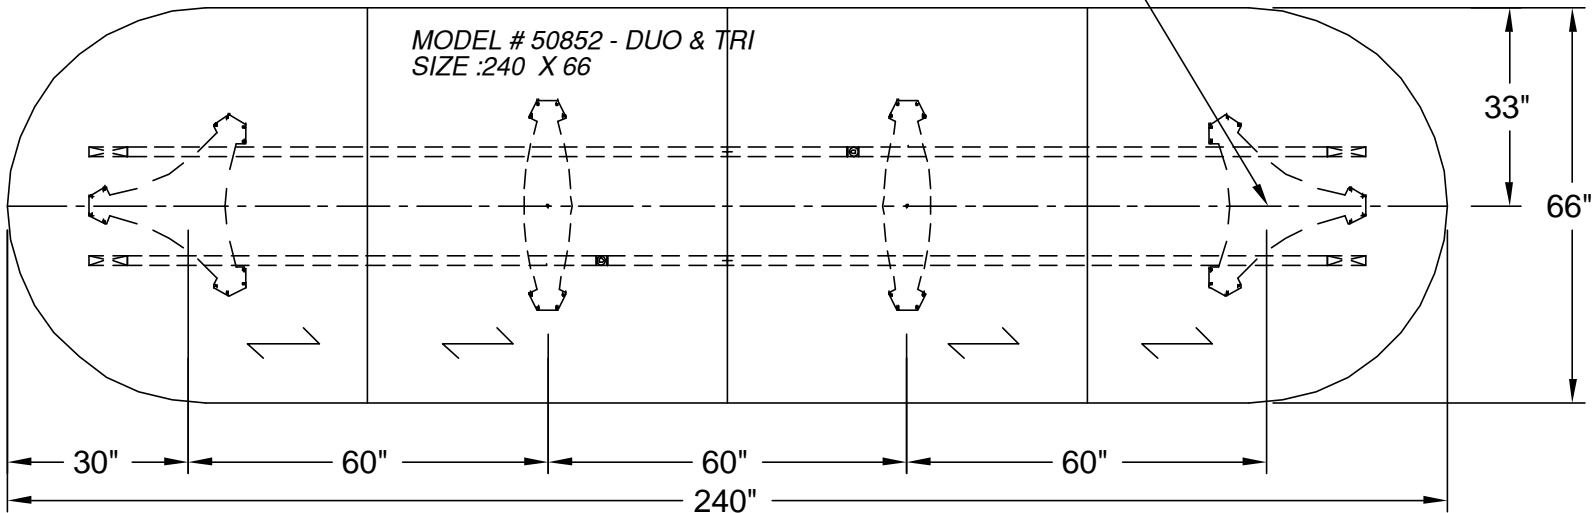

ICFgroup

nienkämper

257 Finchdene Square
Scarborough, Ontario,
Canada M1X 1B9

Tel 416-298-5700 / Fax 416-298-4426
EMAIL : customerservice@nienkamper.com

LOCATE CORE DRILL AT CENTRE OF BASES

PLAN VIEW

THIS DRAWING IS CONFIDENTIAL AND PROPRIETARY. NO PART OF THIS DRAWING MAY BE COPIED, DISCLOSED OR SENT TO ANY THIRD PARTY OR USED FOR ANY PURPOSE WITHOUT THE EXPRESS WRITTEN AUTHORIZATION OF NIENKAMPER FURNITURE AND ACCESSORIES.