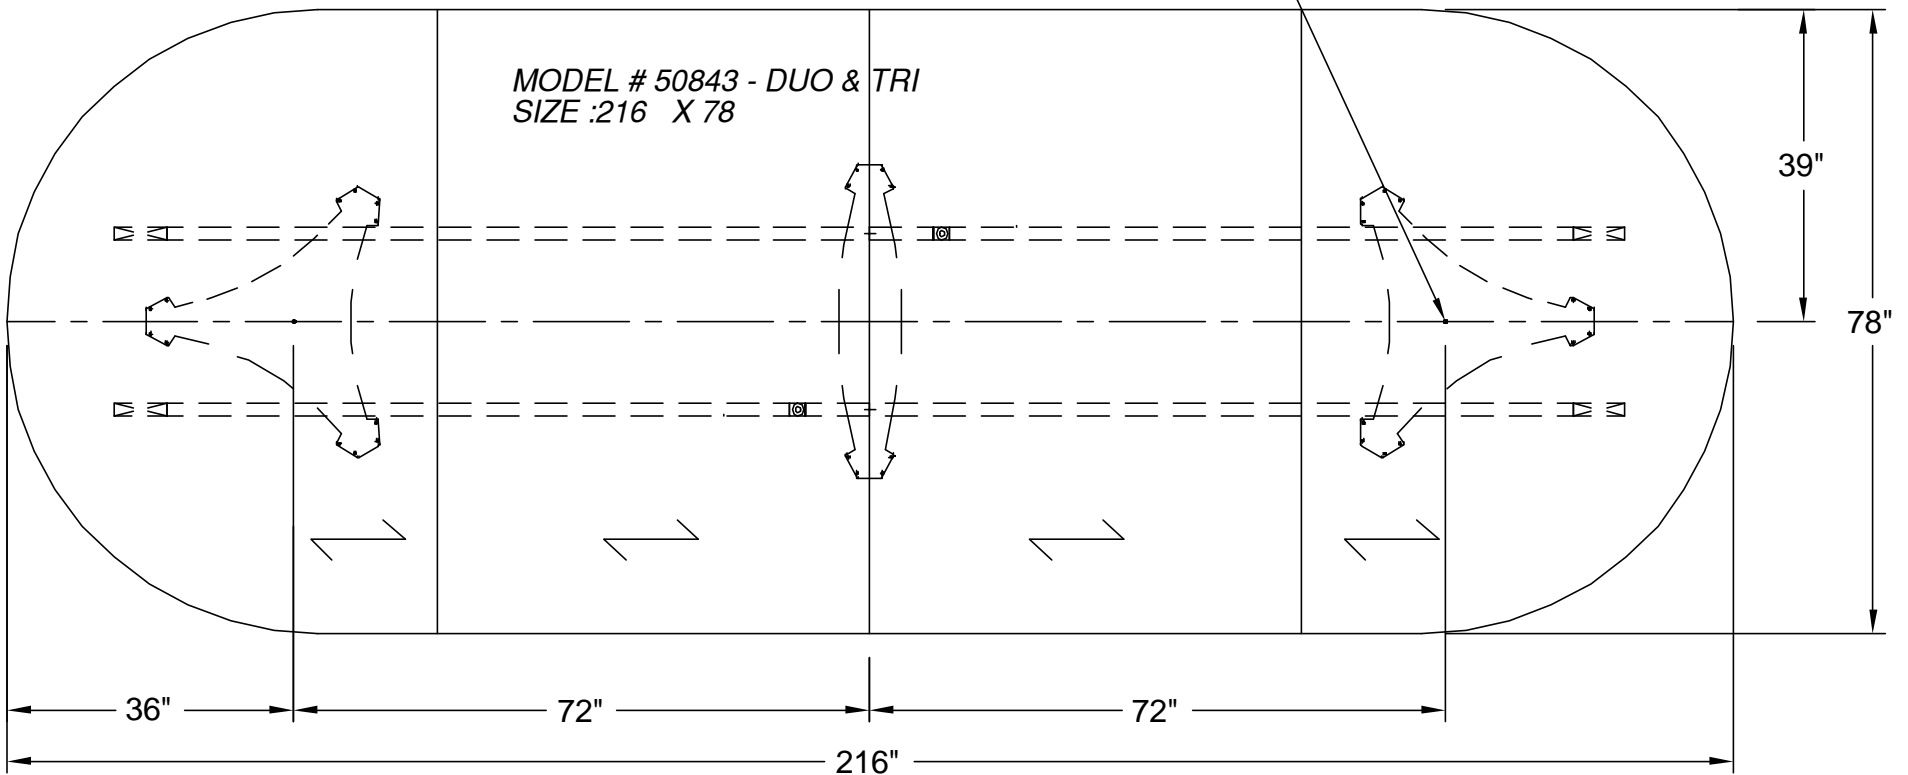

ICFgroup

**nienkämper**

257 Finchdene Square  
Scarborough, Ontario,  
Canada M1X 1B9

Tel 416-298-5700 / Fax 416-298-4426  
EMAIL : customerservice@nienkamper.com

LOCATE CORE DRILL AT CENTRE OF BASES

PLAN VIEW