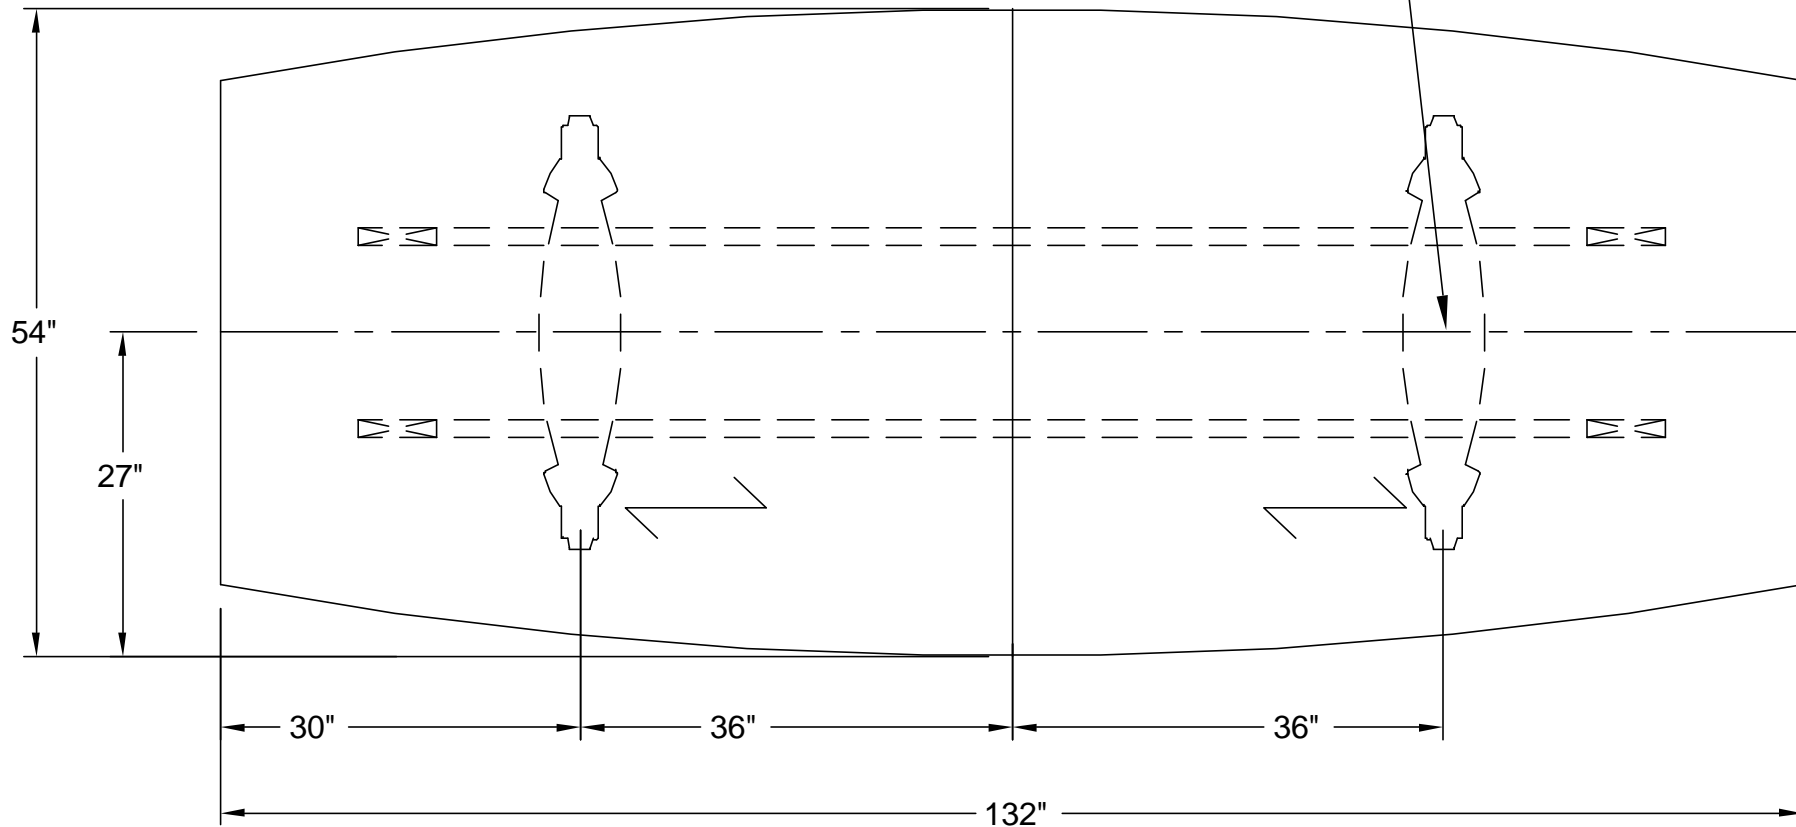

ICFgroup

nienkämper

257 Finchdene Square
Scarborough, Ontario,
Canada M1X 1B9

Tel 416-298-5700 / Fax 416-298-4426
EMAIL : customerservice@nienkamper.com

PLAN VIEW

LOCATE CORE DRILL AT CENTRE OF BASES

THIS DRAWING IS CONFIDENTIAL AND PROPRIETARY. NO PART OF THIS DRAWING MAY BE COPIED, DISCLOSED OR SENT TO ANY THIRD PARTY OR USED FOR ANY PURPOSE WITHOUT THE EXPRESS WRITTEN AUTHORIZATION OF NIENKAMPER FURNITURE AND ACCESSORIES.