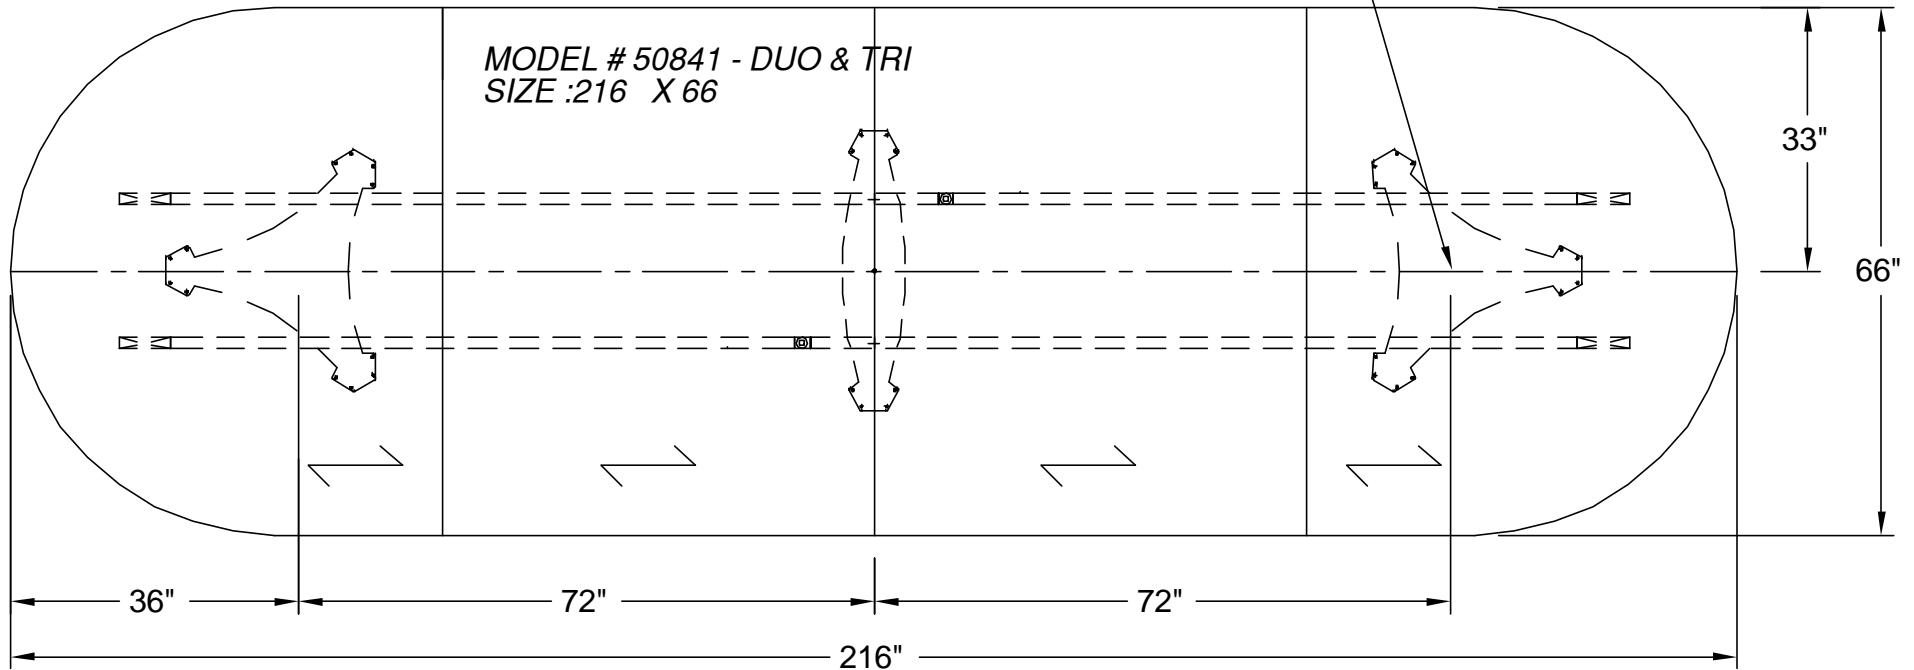

ICFgroup

**nienkämper**

257 Finchdene Square  
Scarborough, Ontario,  
Canada M1X 1B9

Tel 416-298-5700 / Fax 416-298-4426  
EMAIL : customerservice@nienkamper.com

LOCATE CORE DRILL AT CENTRE OF BASES

PLAN VIEW