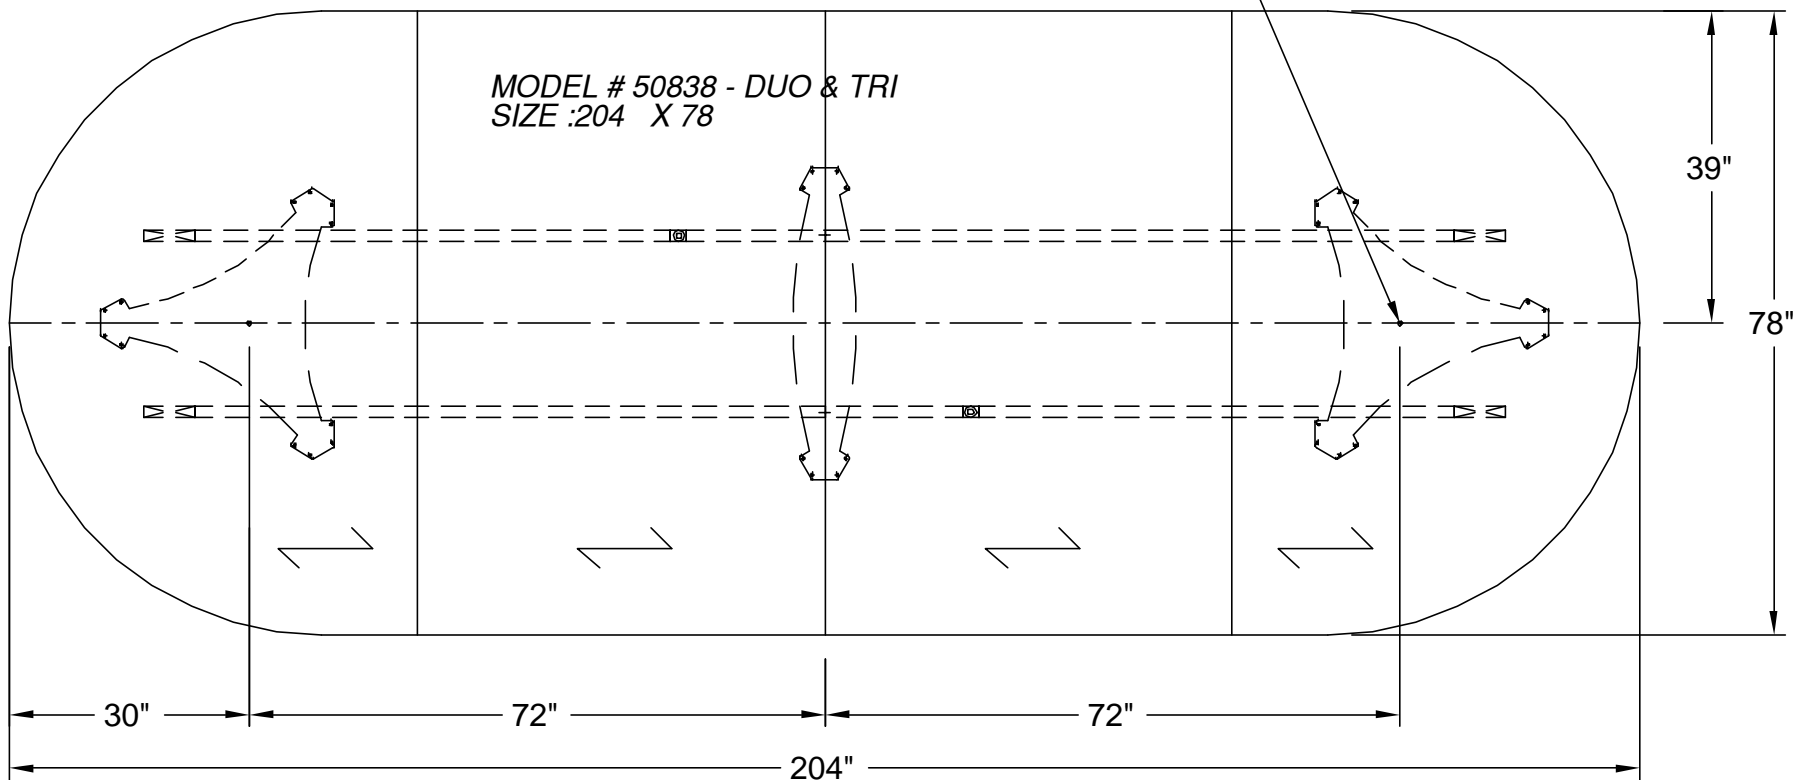

ICFgroup

**nienkämper**

257 Finchdene Square  
Scarborough, Ontario,  
Canada M1X 1B9

Tel 416-298-5700 / Fax 416-298-4426  
EMAIL : customerservice@nienkamper.com

**PLAN VIEW**

LOCATE CORE DRILL AT CENTRE OF BASES