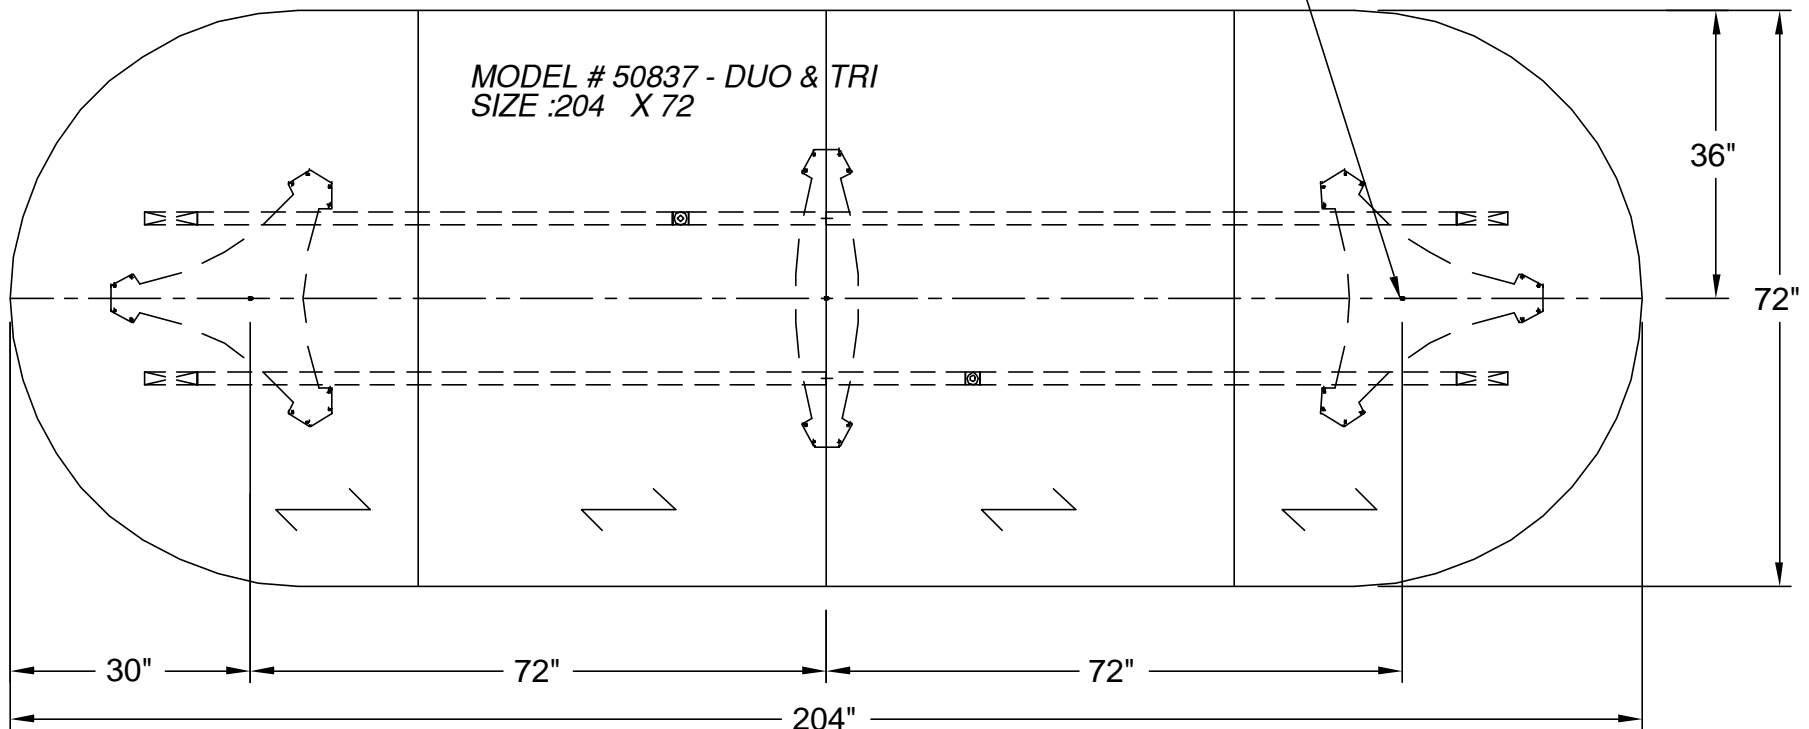

ICF group

nienkämper

257 Finchdene Square  
Scarborough, Ontario,  
Canada M1X 1B9

Tel 416-298-5700 / Fax 416-298-4426  
EMAIL : customerservice@nienkamper.com

LOCATE CORE DRILL AT CENTRE OF BASES

PLAN VIEW