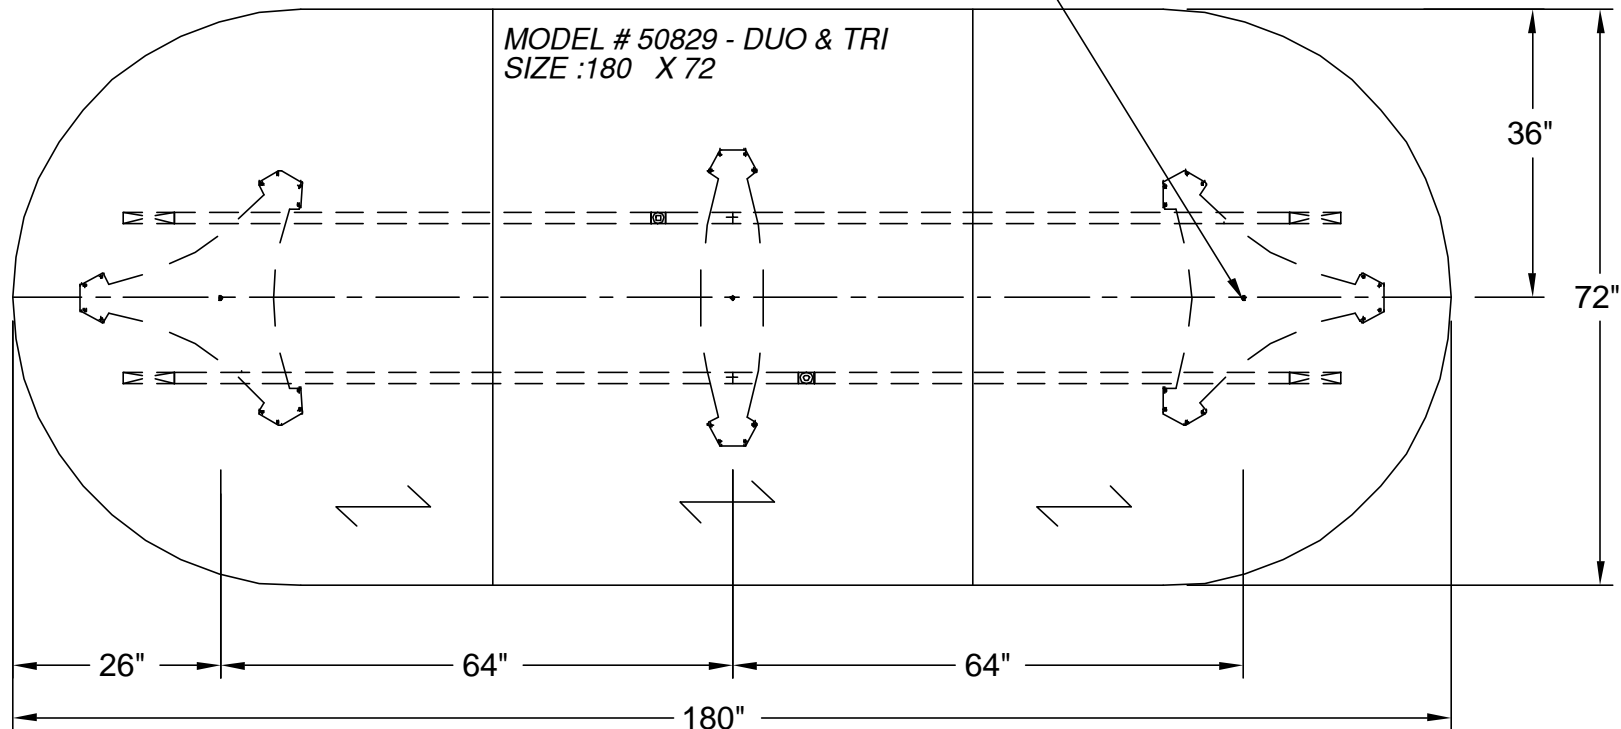

ICF group

nienkämper

257 Finchdene Square
Scarborough, Ontario,
Canada M1X 1B9

Tel 416-298-5700 / Fax 416-298-4426
EMAIL : customerservice@nienkamper.com

PLAN VIEW

LOCATE CORE DRILL AT CENTRE OF BASES

THIS DRAWING IS CONFIDENTIAL AND PROPRIETARY. NO PART OF THIS DRAWING MAY BE COPIED, DISCLOSED OR SENT TO ANY THIRD PARTY OR USED FOR ANY PURPOSE WITHOUT THE EXPRESS WRITTEN AUTHORIZATION OF NIENKAMPER FURNITURE AND ACCESSORIES.