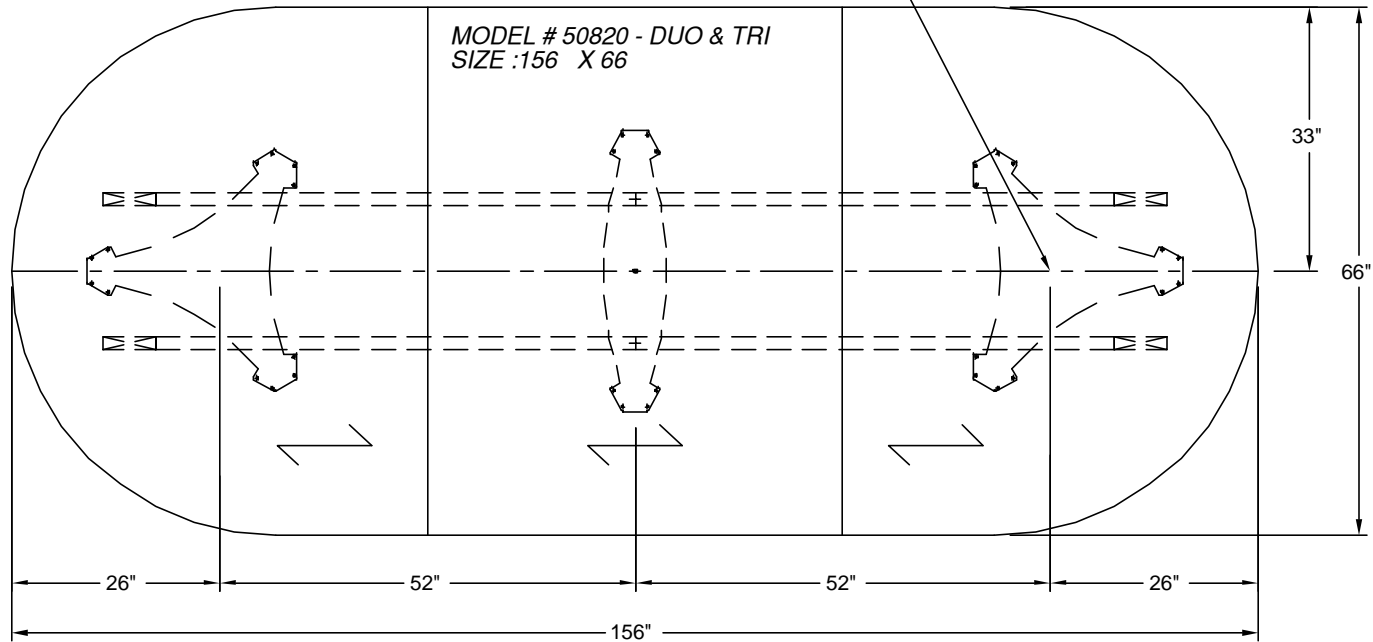

ICFgroup

nienkämper

257 Finchdene Square
Scarborough, Ontario,
Canada M1X 1B9

Tel 416-298-5700 / Fax 416-298-4426
EMAIL : customerservice@nienkamper.com

PLAN VIEW

LOCATE CORE DRILLS AT CENTRE OF BASES

THIS DRAWING IS CONFIDENTIAL AND PROPRIETARY. NO PART OF THIS DRAWING MAY BE COPIED,
DISCLOSED OR SENT TO ANY THIRD PARTY OR USED FOR ANY PURPOSE WITHOUT THE EXPRESS WRITTEN
AUTHORIZATION OF NIENKAMPER FURNITURE AND ACCESSORIES.