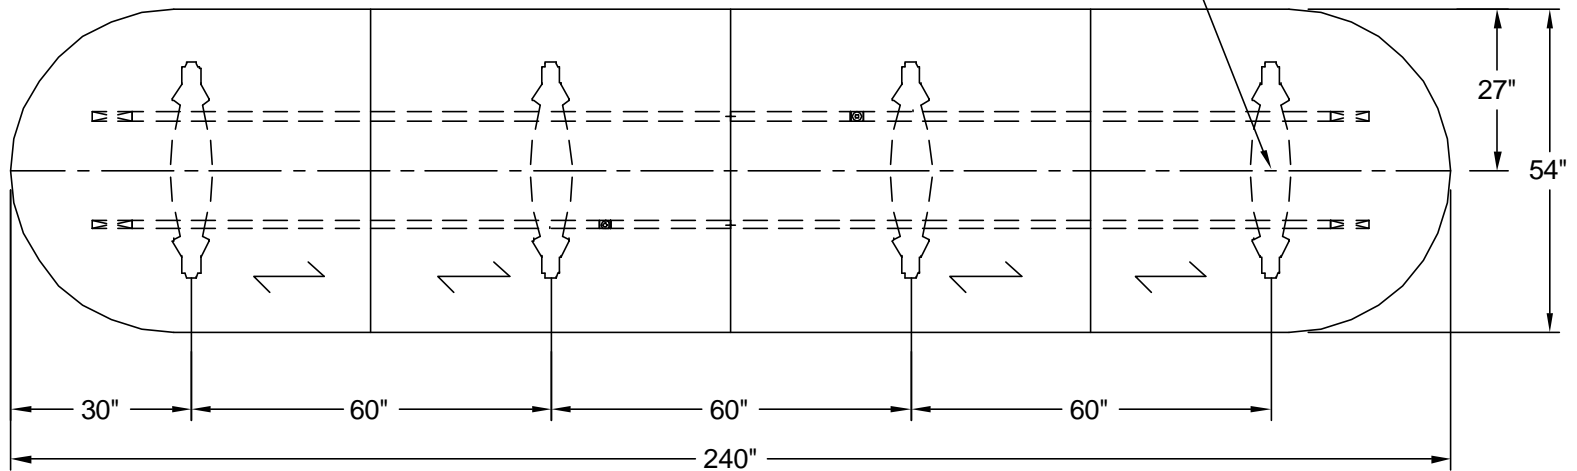

ICFgroup

**nienkämper**

257 Finchdene Square  
Scarborough, Ontario,  
Canada M1X 1B9

Tel 416-298-5700 / Fax 416-298-4426  
EMAIL : customerservice@nienkamper.com

PLAN VIEW

LOCATE CORE DRILL AT CENTRE OF BASES