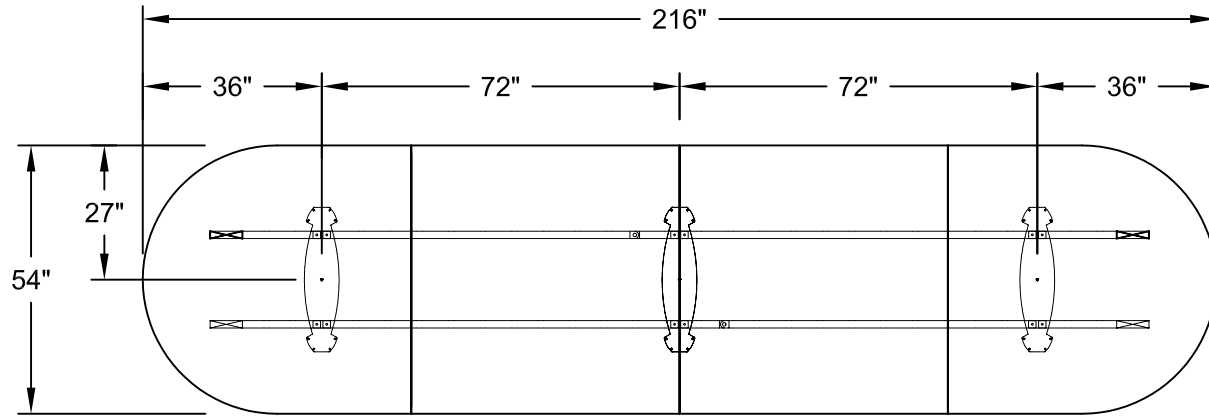

MODEL - DUO BASES
 SIZE: 216" X 54"

PLAN VIEW

DIMENSIONS SHOWN TO CENTRE OF BASES

THIS DRAWING IS CONFIDENTIAL AND PROPRIETARY. NO PART OF THIS DRAWING
 MAY BE COPIED, DISCLOSED TO ANY THIRD PARTY OR USED FOR ANY PURPOSE
 WITHOUT THE EXPRESS WRITTEN AUTHORIZATION OF NIENKAMPER FURNITURE & ACCESSORIES

MODEL - TAPER AND T-BASES
 SIZE: 216" X 54"

PLAN VIEW

DIMENSIONS SHOWN TO CENTRE OF BASES

THIS DRAWING IS CONFIDENTIAL AND PROPRIETARY. NO PART OF THIS DRAWING
 MAY BE COPIED, DISCLOSED TO ANY THIRD PARTY OR USED FOR ANY PURPOSE
 WITHOUT THE EXPRESS WRITTEN AUTHORIZATION OF NIENKAMPER FURNITURE & ACCESSORIES