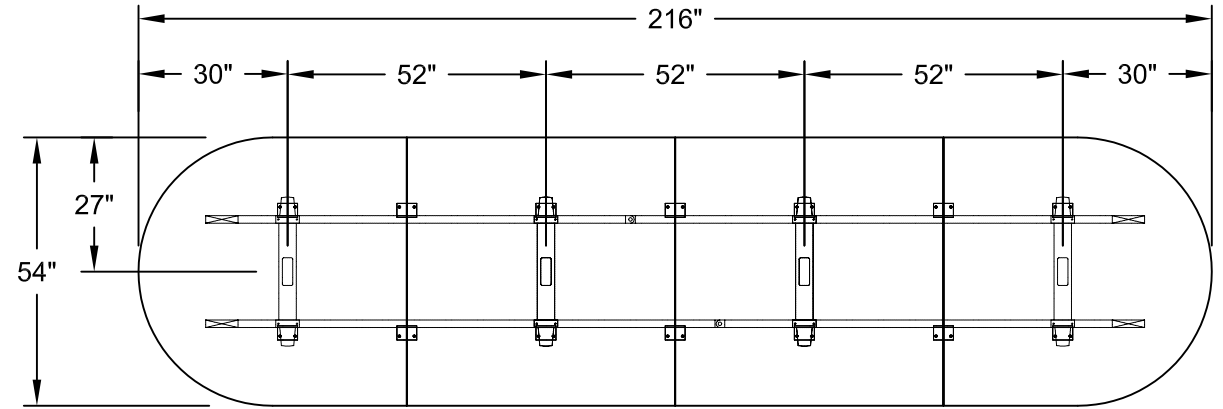

MODEL - DUO BASES
 SIZE: 216" X 54"

PLAN VIEW

DIMENSIONS SHOWN TO CENTRE OF BASES

THIS DRAWING IS CONFIDENTIAL AND PROPRIETARY. NO PART OF THIS DRAWING
 MAY BE COPIED, DISCLOSED TO ANY THIRD PARTY OR USED FOR ANY PURPOSE
 WITHOUT THE EXPRESS WRITTEN AUTHORIZATION OF NIENKAMPER FURNITURE & ACCESSORIES

MODEL - TAPER AND T-BASES
 SIZE: 216" X 54"

PLAN VIEW

DIMENSIONS SHOWN TO CENTRE OF BASES

THIS DRAWING IS CONFIDENTIAL AND PROPRIETARY. NO PART OF THIS DRAWING
 MAY BE COPIED, DISCLOSED TO ANY THIRD PARTY OR USED FOR ANY PURPOSE
 WITHOUT THE EXPRESS WRITTEN AUTHORIZATION OF NIENKAMPER FURNITURE & ACCESSORIES