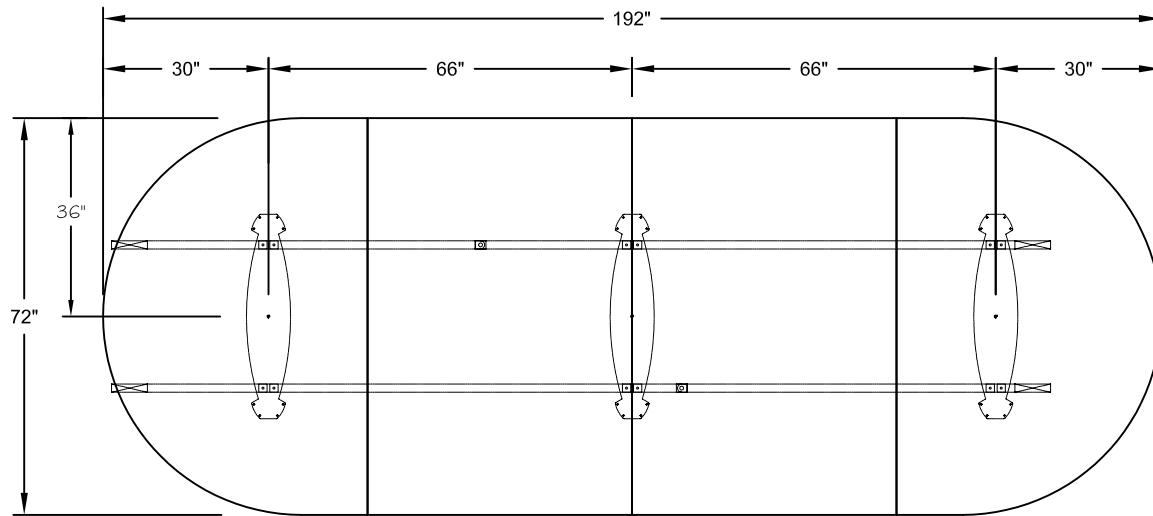

MODEL - DUO BASES
SIZE: 192" X 72"

DIMENSIONS SHOWN TO CENTRE OF BASES

THIS DRAWING IS CONFIDENTIAL AND PROPRIETARY. NO PART OF THIS DRAWING
MAY BE COPIED, DISCLOSED TO ANY THIRD PARTY OR USED FOR ANY PURPOSE
WITHOUT THE EXPRESS WRITTEN AUTHORIZATION OF NIENKAMPER FURNITURE & ACCESSORIES

MODEL - TAPER AND T- BASES
SIZE: 192" X 72"

DIMENSIONS SHOWN TO CENTRE OF BASES

THIS DRAWING IS CONFIDENTIAL AND PROPRIETARY. NO PART OF THIS DRAWING
MAY BE COPIED, DISCLOSED TO ANY THIRD PARTY OR USED FOR ANY PURPOSE
WITHOUT THE EXPRESS WRITTEN AUTHORIZATION OF NIENKAMPER FURNITURE & ACCESSORIES