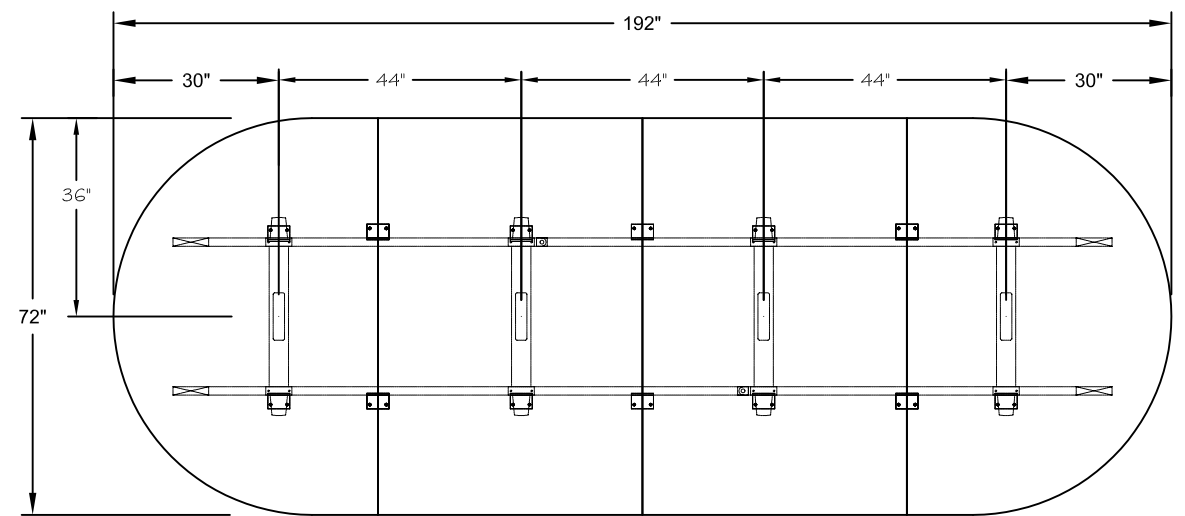

MODEL - DUO BASES
SIZE: 192" X 72"

DIMENSIONS SHOWN TO CENTRE OF BASES

THIS DRAWING IS CONFIDENTIAL AND PROPRIETARY. NO PART OF THIS DRAWING
MAY BE COPIED, DISCLOSED TO ANY THIRD PARTY OR USED FOR ANY PURPOSE
WITHOUT THE EXPRESS WRITTEN AUTHORIZATION OF NIENKAMPER FURNITURE & ACCESSORIES

MODEL - TAPER AND T- BASES
SIZE: 192" X 72"

DIMENSIONS SHOWN TO CENTRE OF BASES

THIS DRAWING IS CONFIDENTIAL AND PROPRIETARY. NO PART OF THIS DRAWING
MAY BE COPIED, DISCLOSED TO ANY THIRD PARTY OR USED FOR ANY PURPOSE
WITHOUT THE EXPRESS WRITTEN AUTHORIZATION OF NIENKAMPER FURNITURE & ACCESSORIES