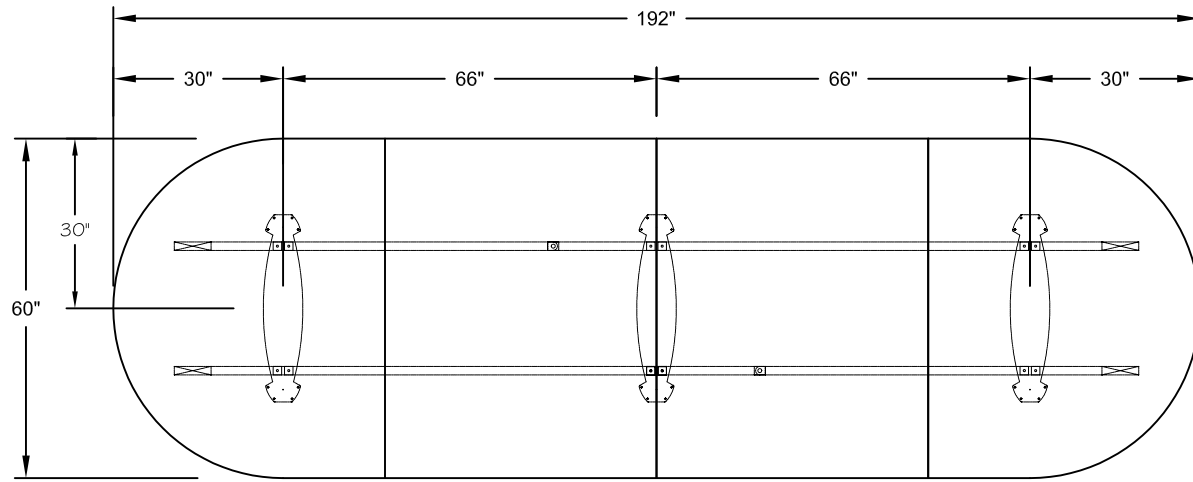

MODEL - DUO BASES
SIZE: 192" X 60"

PLAN VIEW

DIMENSIONS SHOWN TO CENTRE OF BASES

THIS DRAWING IS CONFIDENTIAL AND PROPRIETARY. NO PART OF THIS DRAWING
MAY BE COPIED, DISCLOSED TO ANY THIRD PARTY OR USED FOR ANY PURPOSE
WITHOUT THE EXPRESS WRITTEN AUTHORIZATION OF NIENKAMPER FURNITURE & ACCESSORIES

MODEL - TAPER AND T- BASES
SIZE: 192" X 60"

PLAN VIEW

DIMENSIONS SHOWN TO CENTRE OF BASES

THIS DRAWING IS CONFIDENTIAL AND PROPRIETARY. NO PART OF THIS DRAWING
MAY BE COPIED, DISCLOSED TO ANY THIRD PARTY OR USED FOR ANY PURPOSE
WITHOUT THE EXPRESS WRITTEN AUTHORIZATION OF NIENKAMPER FURNITURE & ACCESSORIES