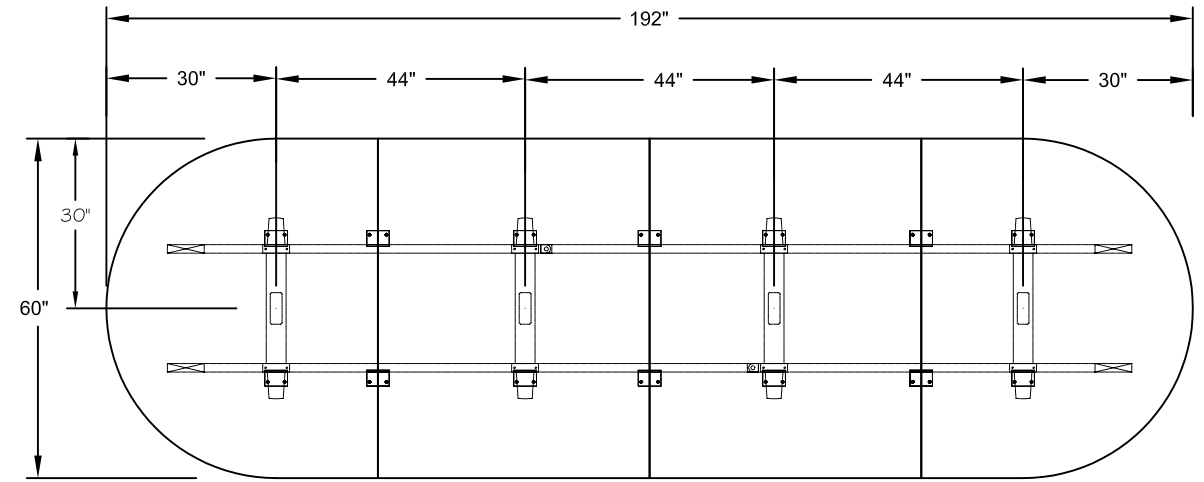

MODEL - DUO BASES
SIZE: 192" X 60"

PLAN VIEW

DIMENSIONS SHOWN TO CENTRE OF BASES

THIS DRAWING IS CONFIDENTIAL AND PROPRIETARY. NO PART OF THIS DRAWING
MAY BE COPIED, DISCLOSED TO ANY THIRD PARTY OR USED FOR ANY PURPOSE
WITHOUT THE EXPRESS WRITTEN AUTHORIZATION OF NIENKAMPER FURNITURE & ACCESSORIES

MODEL - TAPER AND T- BASES
SIZE: 192" X 60"

PLAN VIEW

DIMENSIONS SHOWN TO CENTRE OF BASES

THIS DRAWING IS CONFIDENTIAL AND PROPRIETARY. NO PART OF THIS DRAWING
MAY BE COPIED, DISCLOSED TO ANY THIRD PARTY OR USED FOR ANY PURPOSE
WITHOUT THE EXPRESS WRITTEN AUTHORIZATION OF NIENKAMPER FURNITURE & ACCESSORIES