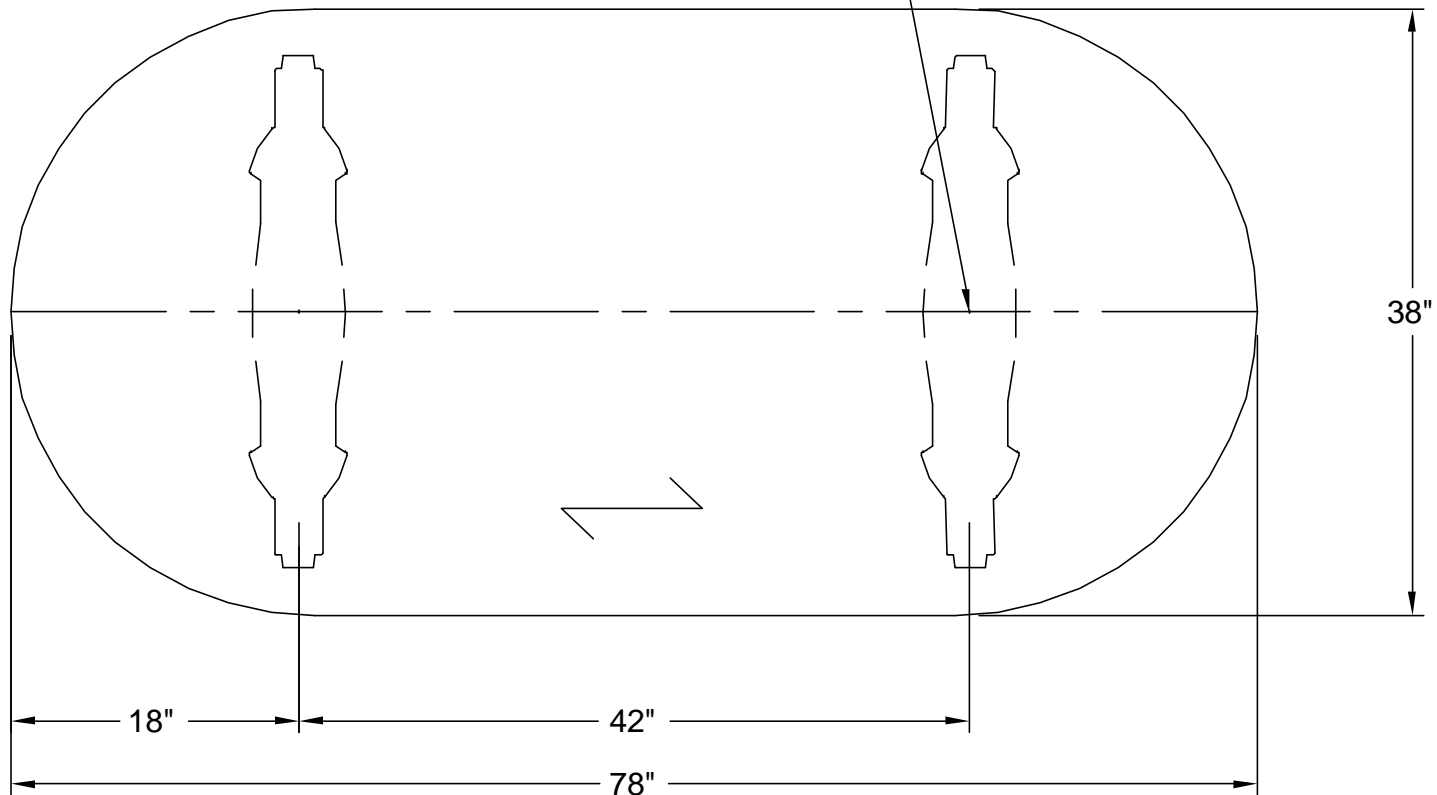

ICF group

nienkämper

257 Finchdene Square
Scarborough, Ontario,
Canada M1X 1B9

Tel 416-298-5700 / Fax 416-298-4426
EMAIL : customerservice@nienkamper.com

PLAN VIEW

LOCATE CORE DRILL AT CENTRE OF BASES

THIS DRAWING IS CONFIDENTIAL AND PROPRIETARY. NO PART OF THIS DRAWING MAY BE COPIED, DISCLOSED OR SENT TO ANY THIRD PARTY OR USED FOR ANY PURPOSE WITHOUT THE EXPRESS WRITTEN AUTHORIZATION OF NIENKAMPER FURNITURE AND ACCESSORIES.