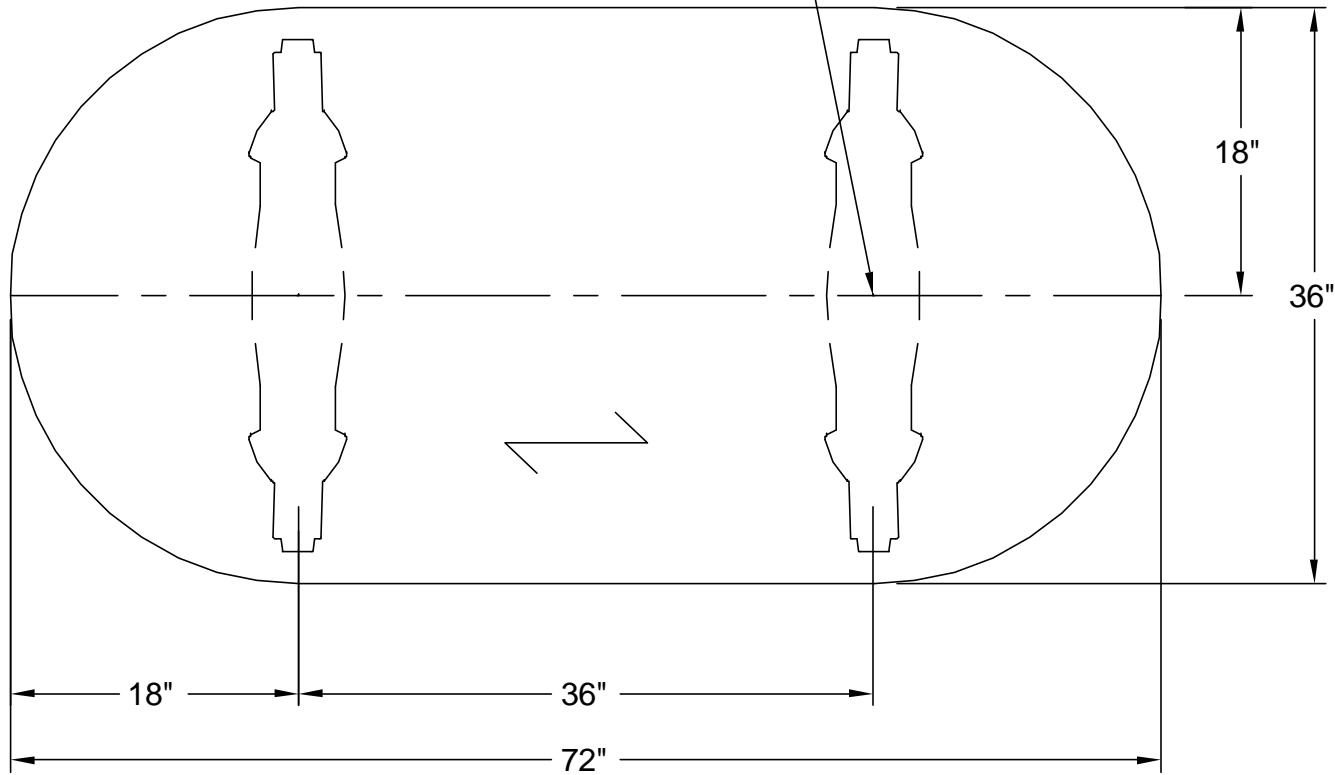

ICFgroup

nienkämper

257 Finchdene Square
Scarborough, Ontario,
Canada M1X 1B9

Tel 416-298-5700 / Fax 416-298-4426
EMAIL : customerservice@nienkamper.com

PLAN VIEW

LOCATE CORE DRILL AT CENTRE OF BASES

THIS DRAWING IS CONFIDENTIAL AND PROPRIETARY. NO PART OF THIS DRAWING MAY BE COPIED, DISCLOSED OR SENT TO ANY THIRD PARTY OR USED FOR ANY PURPOSE WITHOUT THE EXPRESS WRITTEN AUTHORIZATION OF NIENKAMPER FURNITURE AND ACCESSORIES.