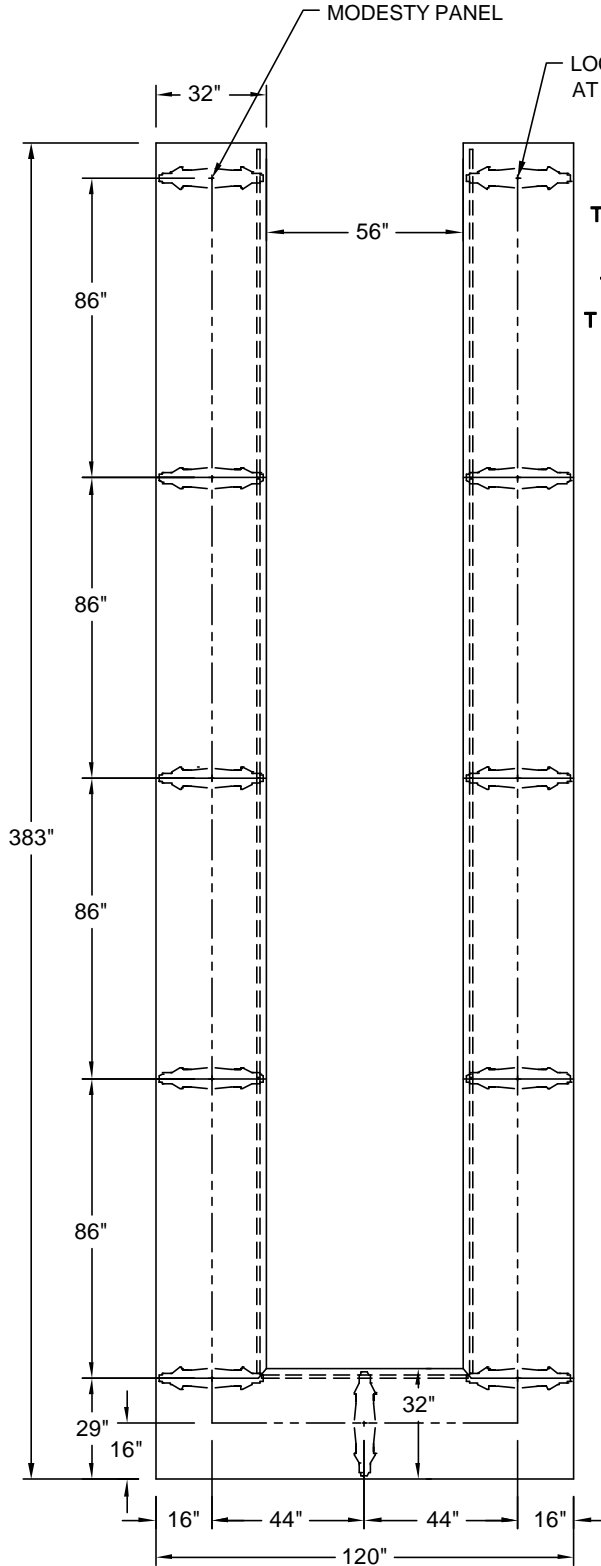

PLAN VIEW

LEG STYLE MODEL

- DUO BASE** - 55245, 54615, 54625, 54635
- TAPER - POLISHED** - 55255, 54645
- TAPER - PAINTED** - 55265, 54655
- T LEG - POLISHED** - 55275, 54665
- T LEG - ANNODIZED** - 55285, 54675
- CASTER BASE** - 55295, 54685

SIZE 120 x 383

SEATING 30

THIS DRAWING IS CONFIDENTIAL AND PROPRIETARY. NO PART OF THIS DRAWING MAY BE COPIED, DISCLOSED OR SENT TO ANY THIRD PARTY OR USED FOR ANY PURPOSE WITHOUT THE EXPRESS WRITTEN AUTHORIZATION OF NIENKAMPER FURNITURE AND ACCESSORIES.