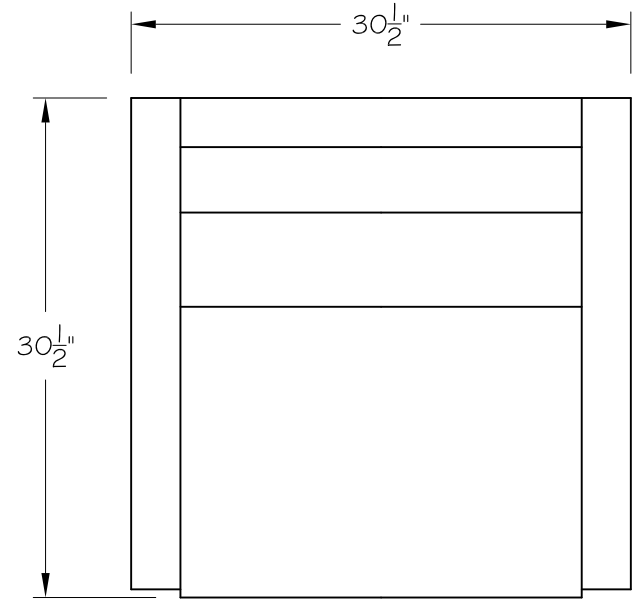

TUXEDO LOUNGE CHAIR HIGH ARM
 #12421

TUXEDO LOUNGE CHAIR LOW ARM
 #12431

OC / QUOTE : Q10-106	Client: TUXEDO CHAIR	Drawing No. : Q10-106-01	Drawn By : JG	Date : MARCH 10, 2010
THIS DRAWING IS CONFIDENTIAL AND PROPRIETARY. NO PART OF THIS DRAWING MAY BE COPIED, DISCLOSED TO ANY THIRD PARTY OR USED FOR ANY PURPOSE WITHOUT THE EXPRESS WRITTEN AUTHORIZATION OF NIENKAMPER FURNITURE & ACCESSORIES		257 Finchdene Square Scarborough, Ontario, Canada M1X 1B9	EMAIL- mail@nienkamper.com www.nienkamper.com	Tel 1-800-668-9318 Fax 1-416-298-9535
				Scale : 1"=10"