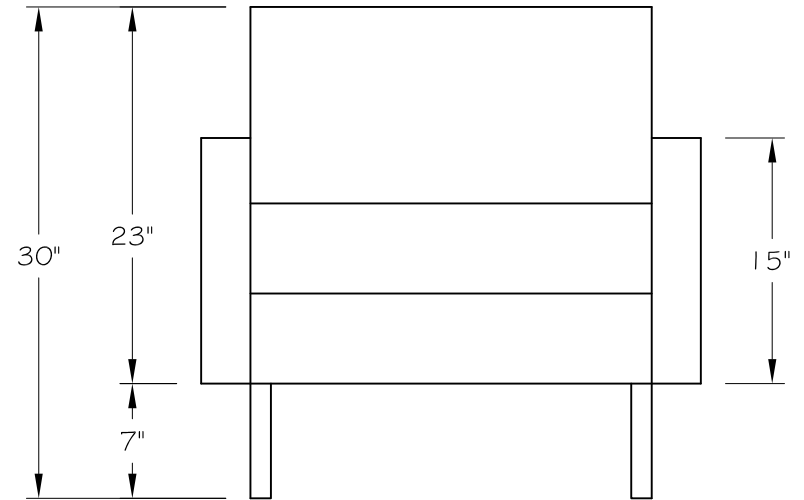

TUXEDO LOUNGE CHAIR HIGH ARM
 #12421

TUXEDO LOUNGE CHAIR LOW ARM
 #12431

OC / QUOTE : Q10-106	Client: TUXEDO CHAIR	Drawing No. : Q10-106-01	Drawn By : JG	Date : MARCH 10, 2010
THIS DRAWING IS CONFIDENTIAL AND PROPRIETARY. NO PART OF THIS DRAWING MAY BE COPIED, DISCLOSED TO ANY THIRD PARTY OR USED FOR ANY PURPOSE WITHOUT THE EXPRESS WRITTEN AUTHORIZATION OF NIENKAMPER FURNITURE & ACCESSORIES		257 Finchdene Square Scarborough, Ontario, Canada M1X 1B9	EMAIL- mail@nienkamper.com www.nienkamper.com	Tel 1-800-668-9318 Fax 1-416-298-9535
				Scale : 1"=10"