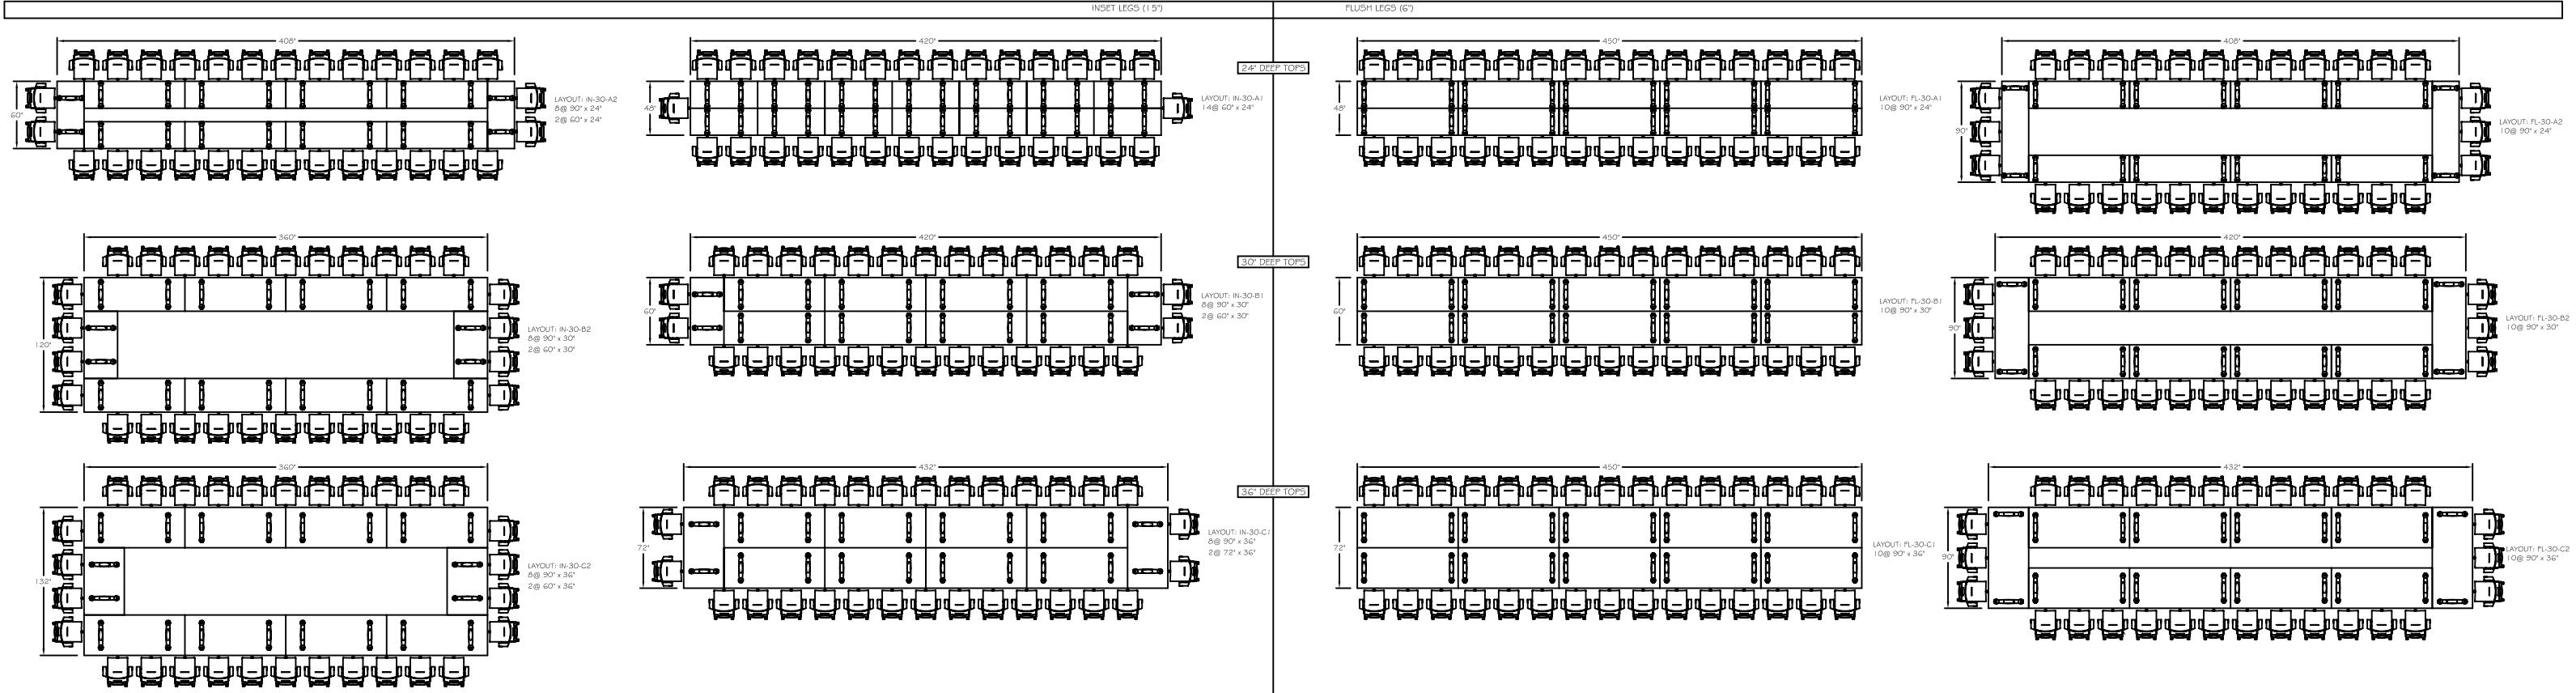

VOX® FLIPTOP™ TABLES
30 SEATS
(BASED ON CHAIR WIDTH OF 24")

KEY: FL-06-A1
LAYOUT VERSION (1, 2, 3, 4)