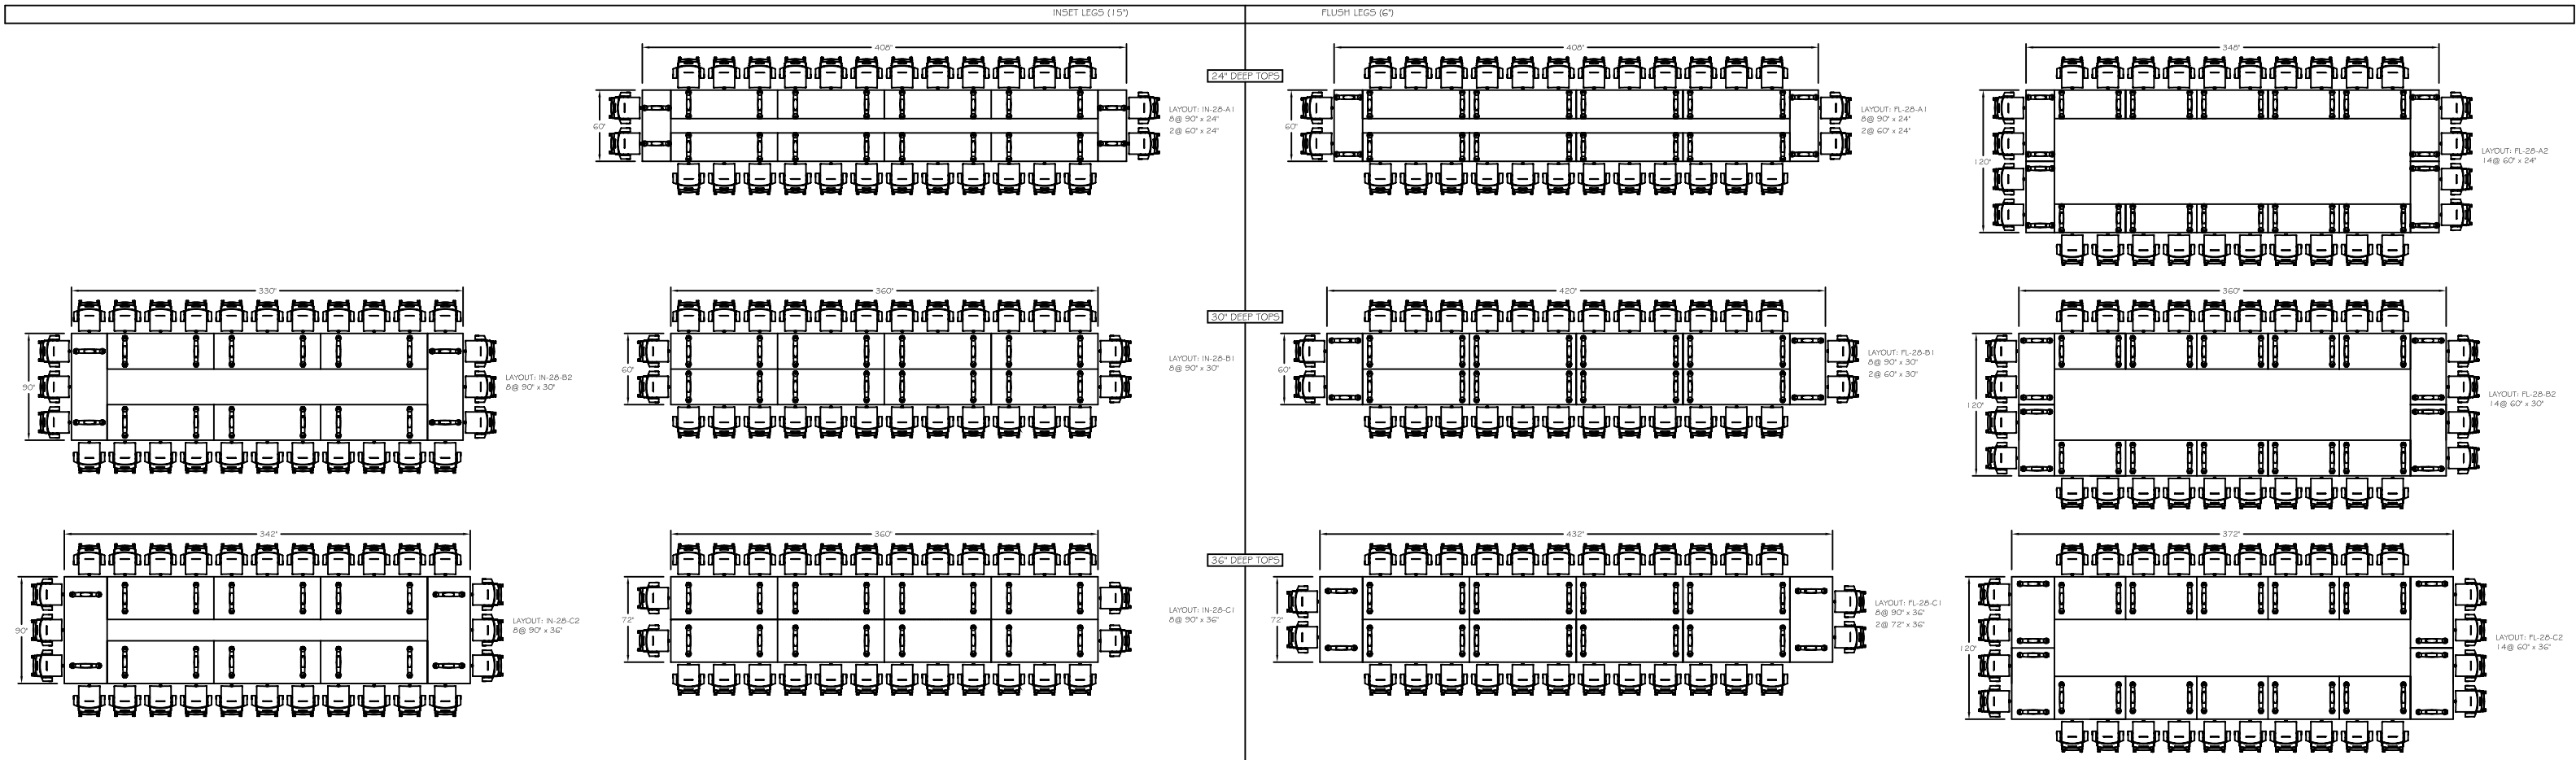

VOX® FLIPTOP™ TABLES

28 SEATS

(BASED ON CHAIR WIDTH OF 26")

FLUSH LEGS (6")
INSET LEGS (15")
KEY: FL-06-A1
LAYOUT VERSION (1, 2, 3...)