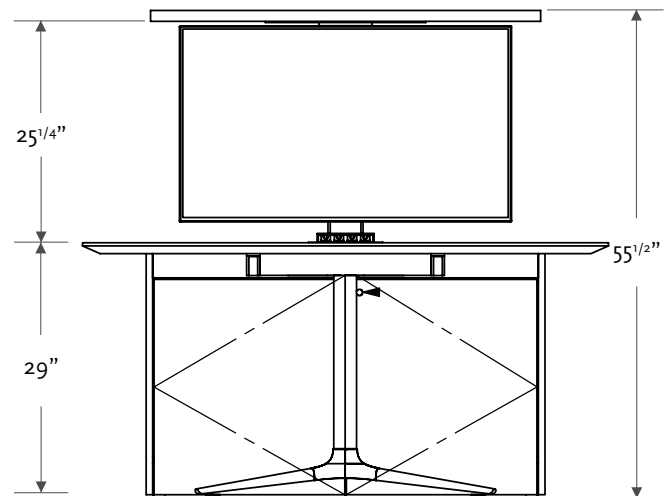

Gateway™ Media Lift Table

busk + heretzog

GATEWAY™ MEDIA LIFT TABLE

The Gateway™ collection continues to grow with the addition of the GATEWAY™ MEDIA LIFT TABLE. Gateway™ Media Lift effortlessly transforms meeting tables to create innovative multimedia solutions for communication, presentations and interactive work spaces. At the touch of the remote control, the unit raises the monitor screen up from the base cabinet. The ultimate in professional appearance, Gateway™ Media Lift combines sophistication and function to create additional space, protect your TV from damage or to hide it away from sight.

Features:

- Media Lift Tables feature an integrated vista, rectangle with rounded corner and D End top with a single Gateway™ base.
- Table lengths are available: 60", 72", 84" and 96" with table width 54" and 60" and height 29".
- The depth of the Media cabinet is just 12" so it provides enough seating space for two persons at the table length.
- Media Lift Tables can house a maximum TV size of 43".
- Tables can be specified with a variety of power / data/ video/ audio solutions for singular and group requirement like our Gateway™ Media Wall Tables.

Finishes/Edges:

- Tops and Media lift cabinet are available in all Nienkämper veneers, standard post forming grade plastic laminate or finger print resistance plastic laminate.
- Bases are standard with a mirror polished finish. Anodized finish in 5 standard colours (clear, champagne, light bronze, bronze and black) are available.
- 2" Taper edge is our standard for Media Lift Table but self edge is also available.