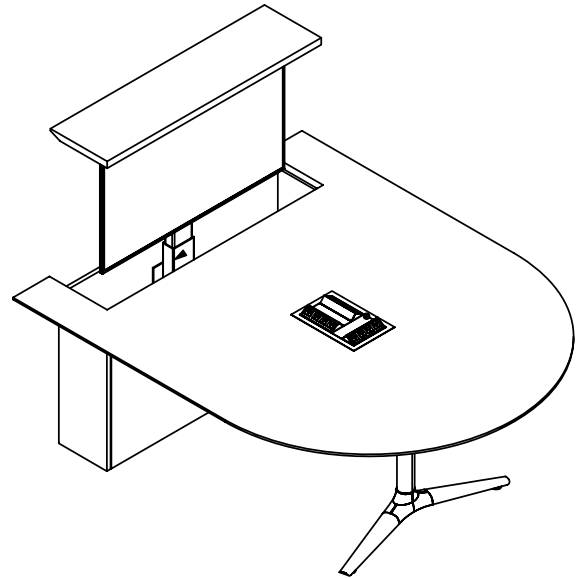

Gateway™ Media Lift Table

busk + heretzog

GATEWAY™ MEDIA LIFT TABLE

The Gateway™ collection continues to grow with the addition of the GATEWAY™ MEDIA LIFT TABLE. Gateway™ Media Lift effortlessly transforms meeting tables to create innovative multimedia solutions for communication, presentations and interactive work spaces. At the touch of the remote control, the unit raises the monitor screen up from the base cabinet. The ultimate in professional appearance, Gateway™ Media Lift combines sophistication and function to create additional space, protect your TV from damage or to hide it away from sight.

Features:

- Media Lift Tables feature an integrated vista, rectangle with rounded corner and D End top with a single Gateway™ base.
- Table lengths are available: 60", 72", 84" and 96" with table width 54" and 60" and height 29".
- The depth of the Media cabinet is just 12" so it provides enough seating space for two persons at the table length.
- Media Lift Tables can house a maximum TV size of 43".
- Tables can be specified with a variety of power / data/ video/ audio solutions for singular and group requirement like our Gateway™ Media Wall Tables.

Finishes/Edges:

- Tops and Media lift cabinet are available in all Nienkämper veneers, standard post forming grade plastic laminate or finger print resistance plastic laminate.
- Bases are standard with a mirror polished finish. Anodized finish in 5 standard colours (clear, champagne, light bronze, bronze and black) are available.
- 2" Taper edge is our standard for Media Lift Table but self edge is also available.