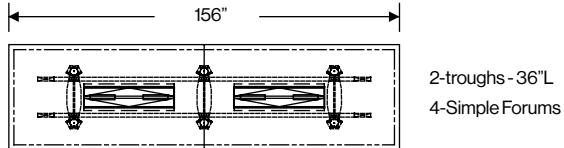

Wire troughs specified with Vox® Tables are pre-sized according to table length. Troughs are standard with 2 power boxes (SIMPLE Forums), 30" and 36" troughs are available with 2 6-port SIMPLE Forums. 42" troughs are available with either 2 or 3 6-port SIMPLE Forums.

4 ports SIMPLE Forum is also available as an option. Please contact customer service at 1 800 668 9318.