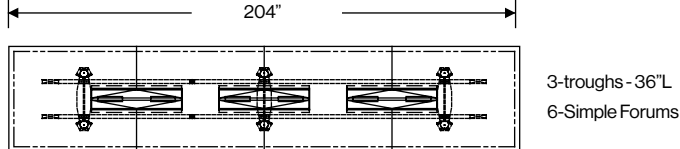

Wire troughs specified with Vox® Tables are pre-sized according to table length. Troughs are standard with 2 power boxes (SIMPLE Forums), 30" and 36" troughs are available with 2 6-port SIMPLE Forums. 42" troughs are available with either 2 or 3 6-port SIMPLE Forums.

4 ports SIMPLE Forum is also available as an option. Please contact customer service at 1 800 668 9318.