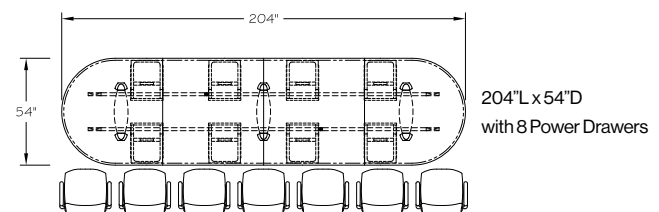

Power Drawer with Access™ base

Edge Profile

Vox® Access™ base

Vox® T-leg™ base

Vox® Duo™ base

VOX® POWER DRAWER

POWER DRAWER SPECIFICATIONS

Drawer exterior width: 15 1/2"
 Drawer interior width: 13 1/2"

POWER DRAWER TYPICAL LAYOUTS

The following are some examples of Power Drawer typical layouts on Vox® Rectangle, Racetrack, Boat and Square shape tables.

Note: 48" deep table tops must be in one piece (without support rails) in order to accommodate power drawers.

Rectangle shape:

Access base, Duo base, T-base, Taper base

Racetrack shape:

Access base, Duo base, T-base, Taper base

Boat shape:

Access base, Duo base, T-base, Taper base

Square shape:

Square Access base, Quad base, Taper Legs

VOX® POWER DRAWER

HOW TO ORDER

Step One Select your model of Vox® Conference Table.

Vox® table tops with Power Drawers are available with all Vox® base styles (Access, Duo, T-Base, Taper & Tower). Power Drawers can be specified on Rectangular and Square shaped tables, and the straight sides of Racetrack and Boat shaped tables with a minimum table depth of 48" and up (see page 238-239).