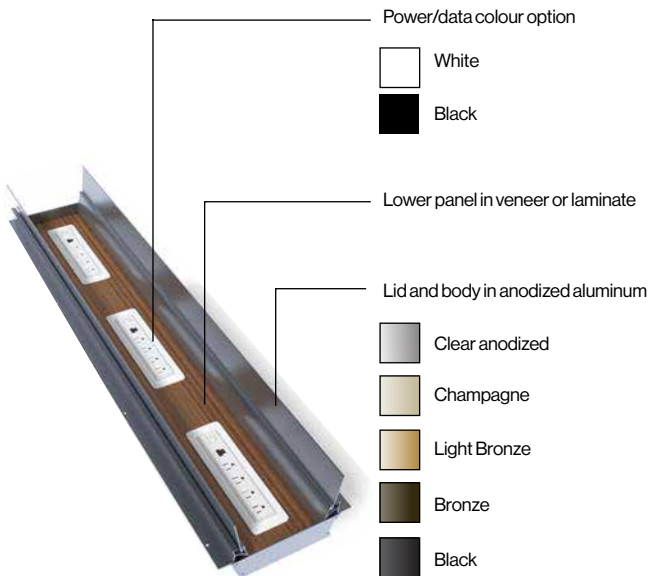

Wire troughs specified with Vox® Tables are pre-sized according to table length. Troughs are standard with 2 power boxes (SIMPLE Forums), 30" and 36" troughs are available with 2 6-port SIMPLE Forums. 42" troughs are available with either 2 or 3 6-port SIMPLE Forums.

4 ports SIMPLE Forum is also available as an option. Please contact customer service at 1 800 668 9318.

Vox trough shown has three 6-port Simple Forum. See page 231 -235 for Simple Forum options.

View of underside of table

Feed wires into base.
Taper base conference tables require a cable conduit

VOX® TROUGH

HOW TO ORDER

Select your Wire Trough and Simple Forums (see page 228 - 235), add prices onto the List price of Vox Table.
 For inquires please contact customer service at 1-800-668-9318,