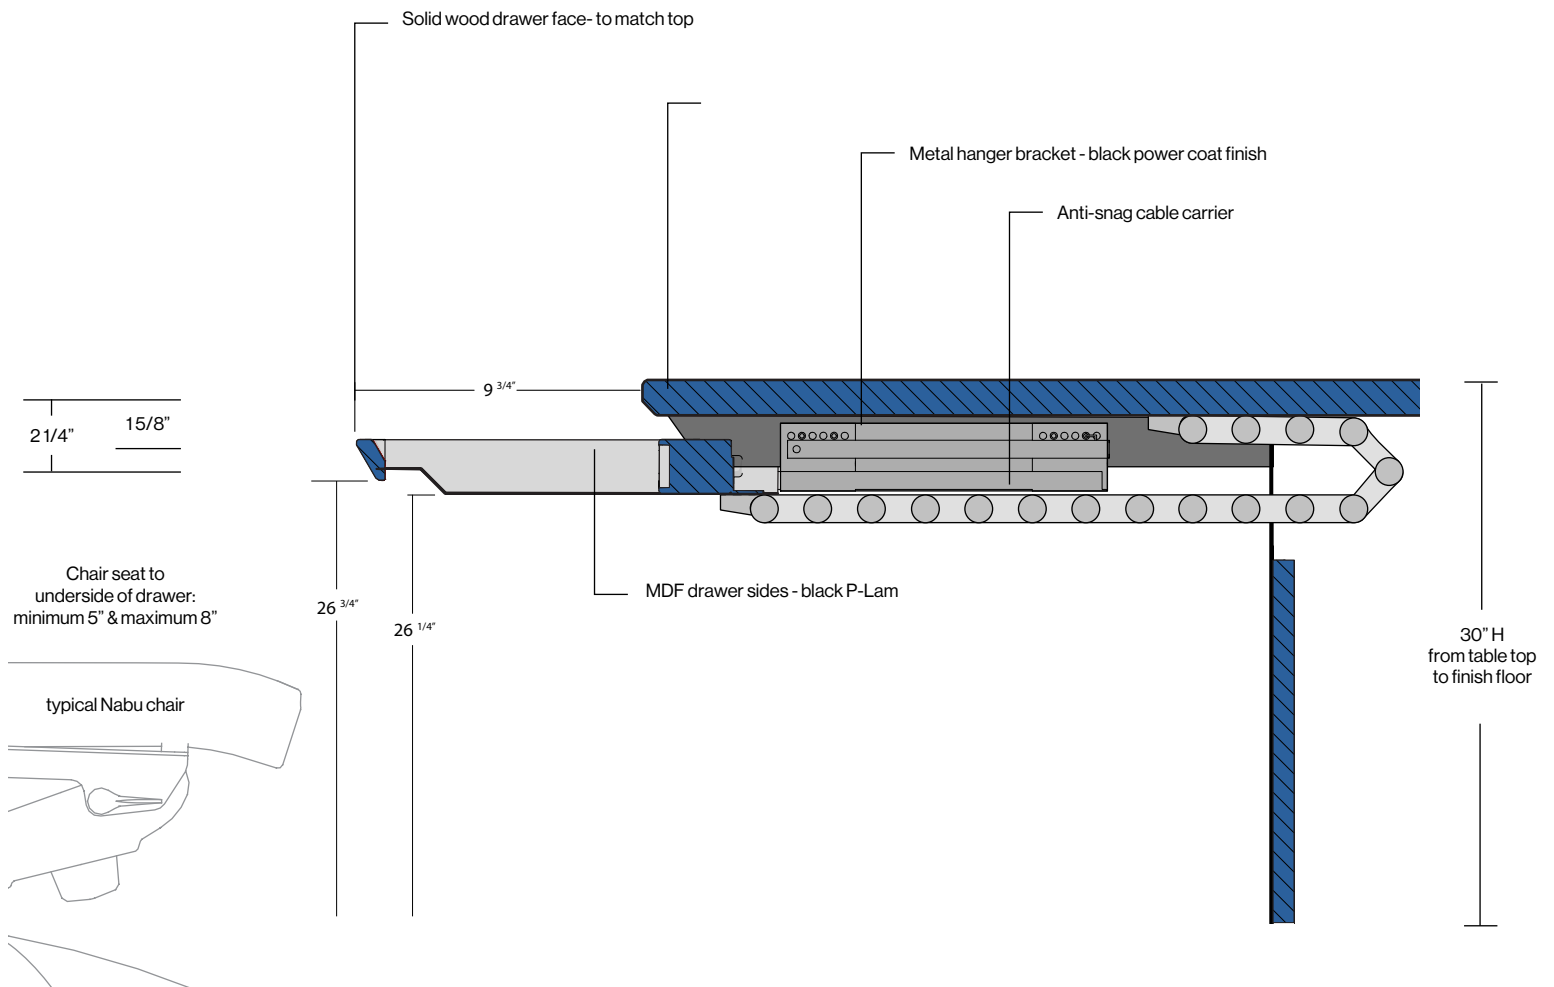

Vox® table tops with Power Drawers are available with all Vox base styles. Power Drawers can be specified on Rectangular and Square shaped tables, and the straight sides of Racetrack and Boat shaped tables with a minimum table depth of 48" and up. (See typical layouts, pages 237-238)

Power Drawer with Access™ base

Edge Profile

Vox® Access™ base

Vox® T-leg™ base

Vox® Duo™ base

VOX® POWER DRAWER

POWER DRAWER SPECIFICATIONS

Drawer exterior width: 15 1/2"
 Drawer interior width: 13 1/2"

1/4" gap to allow for cables to exit drawer

Comes standard with 2 power and 1-stacked USB charger; has 3 open ports that can be populated with data, AV and video connections (see page 241).

VOX® POWER DRAWER

POWER DRAWER TYPICAL LAYOUTS

The following are some examples of Power Drawer typical layouts on Vox® Rectangle, Racetrack, Boat and Square shape tables.

Note: 48" deep table tops must be in one piece (without support rails) in order to accommodate power drawers.