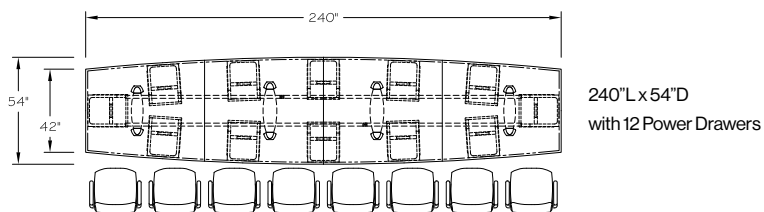

POWER DRAWER TYPICAL LAYOUTS

The following are some examples of Power Drawer typical layouts on Vox® Rectangle, Racetrack, Boat and Square shape tables.

Note: 48" deep table tops must be in one piece (without support rails) in order to accommodate power drawers.

Rectangle shape:

Access base, Duo base, T-base, Taper base

Racetrack shape:

Access base, Duo base, T-base, Taper base

Boat shape:

Access base, Duo base, T-base, Taper base

Square shape:

Square Access base, Quad base, Taper Legs

VOX® POWER DRAWER

HOW TO ORDER

Step One Select your model of Vox® Conference Table.

Vox® table tops with Power Drawers are available with all Vox® base styles (Access, Duo, T-Base, Taper & Tower). Power Drawers can be specified on Rectangular and Square shaped tables, and the straight sides of Racetrack and Boat shaped tables with a minimum table depth of 48" and up (see page 238-239).