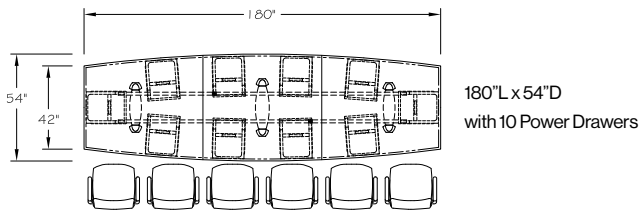

POWER DRAWER TYPICAL LAYOUTS

The following are some examples of Power Drawer typical layouts on Vox® Rectangle, Racetrack, Boat and Square shape tables.

Note: 48" deep table tops must be in one piece (without support rails) in order to accommodate power drawers.

Rectangle shape:

Access base, Duo base, T-base, Taper base

Racetrack shape:

Access base, Duo base, T-base, Taper base

Boat shape:

Access base, Duo base, T-base, Taper base

Square shape:

Square Access base, Quad base, Taper Legs

VOX® POWER DRAWER

HOW TO ORDER

Step One Select your model of Vox® Conference Table.

Vox® table tops with Power Drawers are available with all Vox® base styles (Access, Duo, T-Base, Taper & Tower). Power Drawers can be specified on Rectangular and Square shaped tables, and the straight sides of Racetrack and Boat shaped tables with a minimum table depth of 48" and up (see page 238-239).