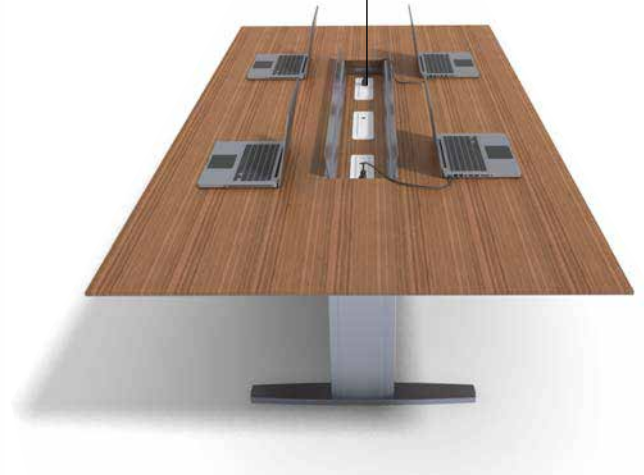

Vox trough shown has three 6-port Simple Forum. See page 231 -235 for Simple Forum options.