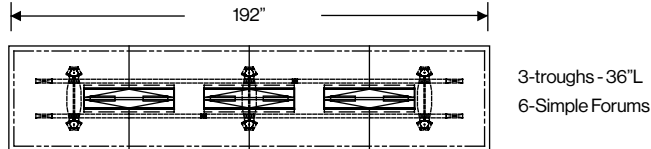

Wire troughs specified with Vox® Tables are pre-sized according to table length. Troughs are standard with 2 power boxes (SIMPLE Forums), 30" and 36" troughs are available with 2 6-port SIMPLE Forums. 42" troughs are available with either 2 or 3 6-port SIMPLE Forums.

4 ports SIMPLE Forum is also available as an option. Please contact customer service at 1 800 668 9318.