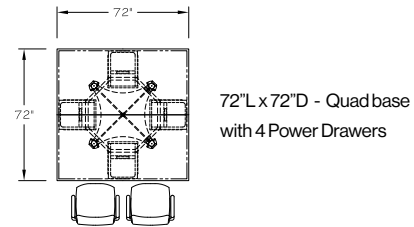

POWER DRAWER TYPICAL LAYOUTS

The following are some examples of Power Drawer typical layouts on Vox® Rectangle, Racetrack, Boat and Square shape tables.

Note: 48" deep table tops must be in one piece (without support rails) in order to accommodate power drawers.

Rectangle shape:

Access base, Duo base, T-base, Taper base

Racetrack shape:

Access base, Duo base, T-base, Taper base

Boat shape:

Access base, Duo base, T-base, Taper base

Square shape:

Square Access base, Quad base, Taper Legs

VOX® POWER DRAWER

HOW TO ORDER

Step One Select your model of Vox® Conference Table.

Vox® table tops with Power Drawers are available with all Vox® base styles (Access, Duo, T-Base, Taper & Tower). Power Drawers can be specified on Rectangular and Square shaped tables, and the straight sides of Racetrack and Boat shaped tables with a minimum table depth of 48" and up (see page 238-239).