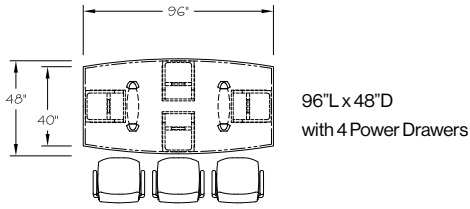

POWER DRAWER TYPICAL LAYOUTS

The following are some examples of Power Drawer typical layouts on Vox® Rectangle, Racetrack, Boat and Square shape tables.

Note: 48" deep table tops must be in one piece (without support rails) in order to accommodate power drawers.

Rectangle shape:

Access base, Duo base, T-base, Taper base

Racetrack shape:

Access base, Duo base, T-base, Taper base

Boat shape:

Access base, Duo base, T-base, Taper base

Square shape:

Square Access base, Quad base, Taper Legs

VOX® POWER DRAWER

HOW TO ORDER

Step One Select your model of Vox® Conference Table.

Vox® table tops with Power Drawers are available with all Vox® base styles (Access, Duo, T-Base, Taper & Tower). Power Drawers can be specified on Rectangular and Square shaped tables, and the straight sides of Racetrack and Boat shaped tables with a minimum table depth of 48" and up (see page 238-239).