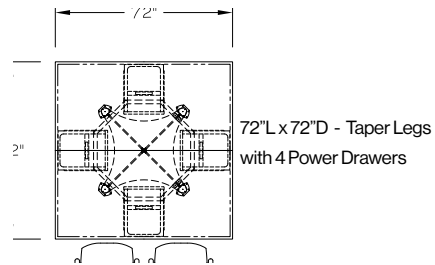

POWER DRAWER TYPICAL LAYOUTS

The following are some examples of Power Drawer typical layouts on Vox® Rectangle, Racetrack, Boat and Square shape tables.

Note: 48" deep table tops must be in one piece (without support rails) in order to accommodate power drawers.

Rectangle shape:

Access base, Duo base, T-base, Taper base

Racetrack shape:

Access base, Duo base, T-base, Taper base

Boat shape:

Access base, Duo base, T-base, Taper base

Square shape:

Square Access base, Quad base, Taper Legs

VOX® POWER DRAWER

HOW TO ORDER

Step One Select your model of Vox® Conference Table.

Vox® table tops with Power Drawers are available with all Vox® base styles (Access, Duo, T-Base, Taper & Tower). Power Drawers can be specified on Rectangular and Square shaped tables, and the straight sides of Racetrack and Boat shaped tables with a minimum table depth of 48" and up (see page 238-239).