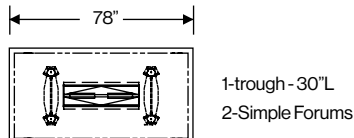

Wire troughs specified with Vox® Tables are pre-sized according to table length. Troughs are standard with 2 power boxes (SIMPLE Forums), 30" and 36" troughs are available with 2 6-port SIMPLE Forums. 42" troughs are available with either 2 or 3 6-port SIMPLE Forums.

4 ports SIMPLE Forum is also available as an option. Please contact customer service at 1 800 668 9318.