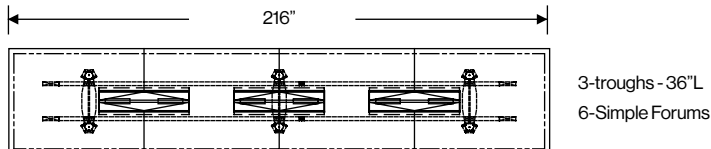

Wire troughs specified with Vox® Tables are pre-sized according to table length. Troughs are standard with 2 power boxes (SIMPLE Forums), 30" and 36" troughs are available with 2 6-port SIMPLE Forums. 42" troughs are available with either 2 or 3 6-port SIMPLE Forums.

4 ports SIMPLE Forum is also available as an option. Please contact customer service at 1 800 668 9318.