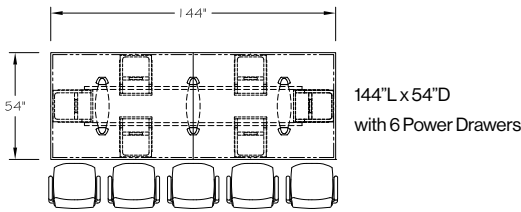

VOX® POWER DRAWER

POWER DRAWER TYPICAL LAYOUTS

The following are some examples of Power Drawer typical layouts on Vox® Rectangle, Racetrack, Boat and Square shape tables.

Note: 48" deep table tops must be in one piece (without support rails) in order to accommodate power drawers.

Rectangle shape:

Access base, Duo base, T-base, Taper base