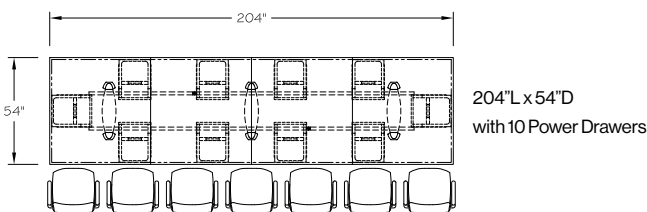

VOX® POWER DRAWER

POWER DRAWER TYPICAL LAYOUTS

The following are some examples of Power Drawer typical layouts on Vox® Rectangle, Racetrack, Boat and Square shape tables.

Note: 48" deep table tops must be in one piece (without support rails) in order to accommodate power drawers.

Rectangle shape:

Access base, Duo base, T-base, Taper base