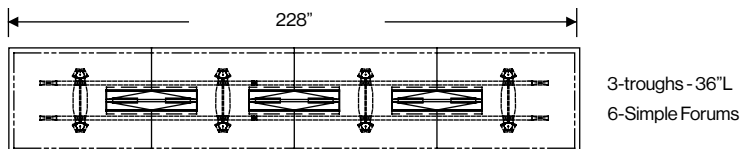

Wire troughs specified with Vox® Tables are pre-sized according to table length. Troughs are standard with 2 power boxes (SIMPLE Forums), 30" and 36" troughs are available with 2 6-port SIMPLE Forums. 42" troughs are available with either 2 or 3 6-port SIMPLE Forums.

4 ports SIMPLE Forum is also available as an option. Please contact customer service at 1 800 668 9318.