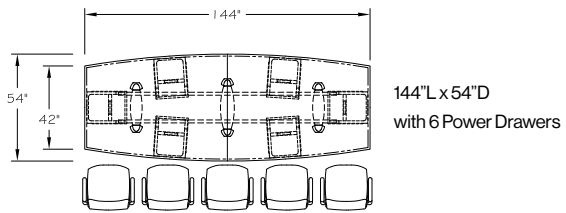

POWER DRAWER TYPICAL LAYOUTS

The following are some examples of Power Drawer typical layouts on Vox® Rectangle, Racetrack, Boat and Square shape tables.

Note: 48" deep table tops must be in one piece (without support rails) in order to accommodate power drawers.

Rectangle shape:

Access base, Duo base, T-base, Taper base

Racetrack shape:

Access base, Duo base, T-base, Taper base

Boat shape:

Access base, Duo base, T-base, Taper base

Square shape:

Square Access base, Quad base, Taper Legs

VOX® POWER DRAWER

HOW TO ORDER

Step One Select your model of Vox® Conference Table.

Vox® table tops with Power Drawers are available with all Vox® base styles (Access, Duo, T-Base, Taper & Tower). Power Drawers can be specified on Rectangular and Square shaped tables, and the straight sides of Racetrack and Boat shaped tables with a minimum table depth of 48" and up (see page 238-239).

Step Two Add 3% upcharge to list price of the table selected in step one for additional cost of edge build up around perimeter of the table.

Step Three Add the price of Vox® Power Drawer:

Model #	Dimension	List Price (per Drawer)
50070	Exterior: 15 1/2"W x 21"D x 4 3/8"H	\$1,055
	Interior: 13 1/2"W x 9 1/2"D x 13/4"H	