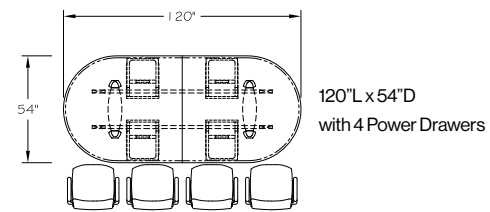

Racetrack shape:

Access base, Duo base, T-base, Taper base