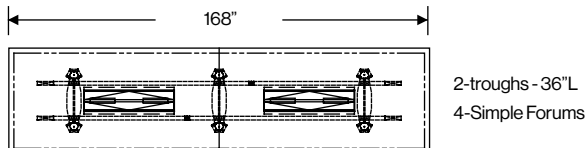

Wire troughs specified with Vox® Tables are pre-sized according to table length. Troughs are standard with 2 power boxes (SIMPLE Forums), 30" and 36" troughs are available with 2 6-port SIMPLE Forums. 42" troughs are available with either 2 or 3 6-port SIMPLE Forums.

4 ports SIMPLE Forum is also available as an option. Please contact customer service at 1 800 668 9318.