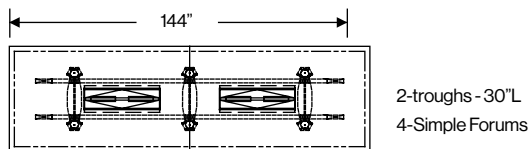

Wire troughs specified with Vox® Tables are pre-sized according to table length. Troughs are standard with 2 power boxes (SIMPLE Forums), 30" and 36" troughs are available with 2 6-port SIMPLE Forums. 42" troughs are available with either 2 or 3 6-port SIMPLE Forums.

4 ports SIMPLE Forum is also available as an option. Please contact customer service at 1 800 668 9318.