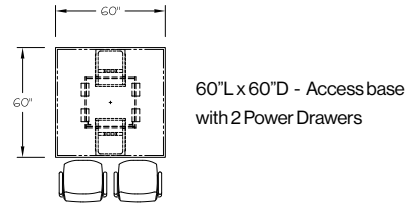

POWER DRAWER TYPICAL LAYOUTS

The following are some examples of Power Drawer typical layouts on Vox® Rectangle, Racetrack, Boat and Square shape tables.

Note: 48" deep table tops must be in one piece (without support rails) in order to accommodate power drawers.

Rectangle shape:

Access base, Duo base, T-base, Taper base

Racetrack shape:

Access base, Duo base, T-base, Taper base

Boat shape:

Access base, Duo base, T-base, Taper base

Square shape:

Square Access base, Quad base, Taper Legs

VOX® POWER DRAWER

HOW TO ORDER

Step One Select your model of Vox® Conference Table.

Vox® table tops with Power Drawers are available with all Vox® base styles (Access, Duo, T-Base, Taper & Tower). Power Drawers can be specified on Rectangular and Square shaped tables, and the straight sides of Racetrack and Boat shaped tables with a minimum table depth of 48" and up (see page 238-239).