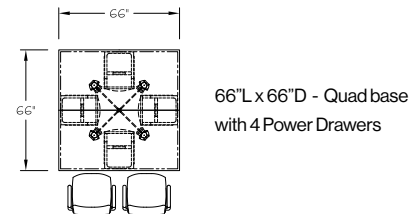

POWER DRAWER TYPICAL LAYOUTS

The following are some examples of Power Drawer typical layouts on Vox® Rectangle, Racetrack, Boat and Square shape tables.

Note: 48" deep table tops must be in one piece (without support rails) in order to accommodate power drawers.

Rectangle shape:

Access base, Duo base, T-base, Taper base

Racetrack shape:

Access base, Duo base, T-base, Taper base

Boat shape:

Access base, Duo base, T-base, Taper base

Square shape:

Square Access base, Quad base, Taper Legs

VOX® POWER DRAWER

HOW TO ORDER

Step One Select your model of Vox® Conference Table.

Vox® table tops with Power Drawers are available with all Vox® base styles (Access, Duo, T-Base, Taper & Tower). Power Drawers can be specified on Rectangular and Square shaped tables, and the straight sides of Racetrack and Boat shaped tables with a minimum table depth of 48" and up (see page 238-239).