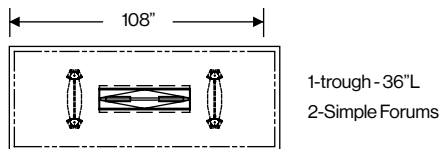

Wire troughs specified with Vox® Tables are pre-sized according to table length. Troughs are standard with 2 power boxes (SIMPLE Forums), 30" and 36" troughs are available with 2 6-port SIMPLE Forums. 42" troughs are available with either 2 or 3 6-port SIMPLE Forums.

4 ports SIMPLE Forum is also available as an option. Please contact customer service at 1 800 668 9318.