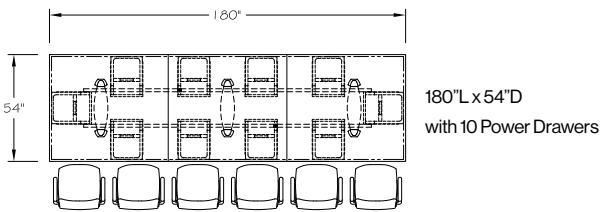

VOX® POWER DRAWER

POWER DRAWER TYPICAL LAYOUTS

The following are some examples of Power Drawer typical layouts on Vox® Rectangle, Racetrack, Boat and Square shape tables.

Note: 48" deep table tops must be in one piece (without support rails) in order to accommodate power drawers.

Rectangle shape:

Access base, Duo base, T-base, Taper base