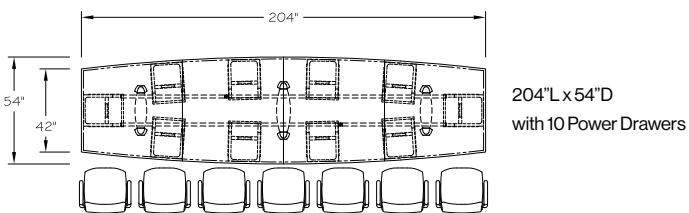

POWER DRAWER TYPICAL LAYOUTS

The following are some examples of Power Drawer typical layouts on Vox® Rectangle, Racetrack, Boat and Square shape tables.

Note: 48" deep table tops must be in one piece (without support rails) in order to accommodate power drawers.

Rectangle shape:

Access base, Duo base, T-base, Taper base

Racetrack shape:

Access base, Duo base, T-base, Taper base

Boat shape:

Access base, Duo base, T-base, Taper base

Square shape:

Square Access base, Quad base, Taper Legs

VOX® POWER DRAWER

HOW TO ORDER

Step One Select your model of Vox® Conference Table.

Vox® table tops with Power Drawers are available with all Vox® base styles (Access, Duo, T-Base, Taper & Tower). Power Drawers can be specified on Rectangular and Square shaped tables, and the straight sides of Racetrack and Boat shaped tables with a minimum table depth of 48" and up (see page 238-239).