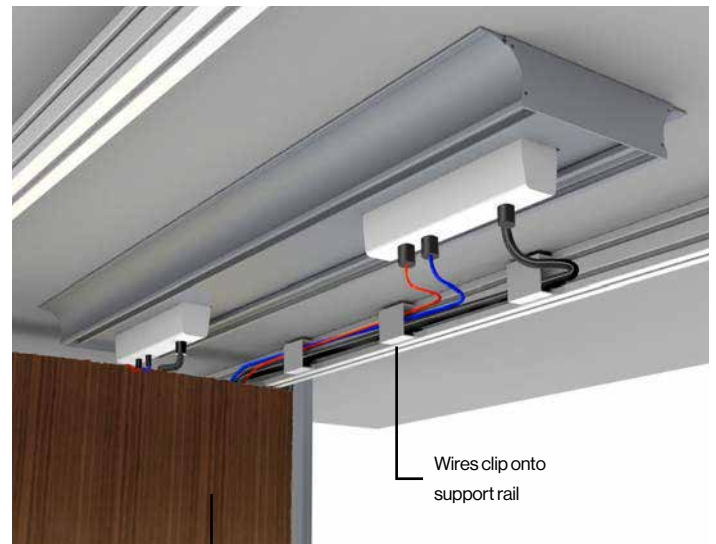

Wire troughs specified with Vox® Tables are pre-sized according to table length. Troughs are standard with 2 power boxes (SIMPLE Forums), 30" and 36" troughs are available with 2 6-port SIMPLE Forums. 42" troughs are available with either 2 or 3 6-port SIMPLE Forums.

Feed wires into base.
Taper base conference tables require a cable conduit

VOX® TROUGH

HOW TO ORDER

Select your Wire Trough and Simple Forums (see page 228 - 235), add prices onto the List price of Vox Table.
 For inquires please contact customer service at 1-800-668-9318,