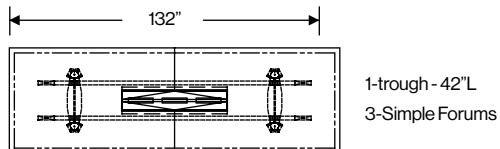

Wire troughs specified with Vox® Tables are pre-sized according to table length. Troughs are standard with 2 power boxes (SIMPLE Forums), 30" and 36" troughs are available with 2 6-port SIMPLE Forums. 42" troughs are available with either 2 or 3 6-port SIMPLE Forums.

4 ports SIMPLE Forum is also available as an option. Please contact customer service at 1 800 668 9318.