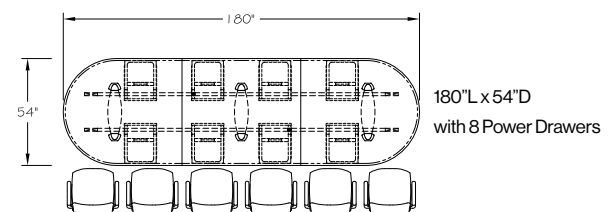

Power Drawer with Access™ base

Edge Profile

Vox® Access™ base

Vox® T-leg™ base

Vox® Duo™ base

VOX® POWER DRAWER

POWER DRAWER SPECIFICATIONS

Drawer exterior width: 15 1/2"
 Drawer interior width: 13 1/2"

POWER DRAWER TYPICAL LAYOUTS

The following are some examples of Power Drawer typical layouts on Vox® Rectangle, Racetrack, Boat and Square shape tables.

Note: 48" deep table tops must be in one piece (without support rails) in order to accommodate power drawers.

Rectangle shape:

Access base, Duo base, T-base, Taper base

Racetrack shape:

Access base, Duo base, T-base, Taper base

Boat shape:

Access base, Duo base, T-base, Taper base

Square shape:

Square Access base, Quad base, Taper Legs

VOX® POWER DRAWER

HOW TO ORDER

Step One Select your model of Vox® Conference Table.

Vox® table tops with Power Drawers are available with all Vox® base styles (Access, Duo, T-Base, Taper & Tower). Power Drawers can be specified on Rectangular and Square shaped tables, and the straight sides of Racetrack and Boat shaped tables with a minimum table depth of 48" and up (see page 238-239).