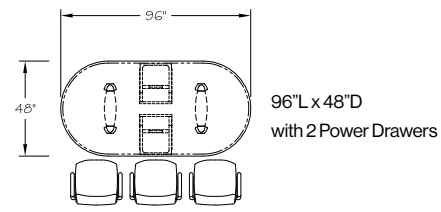

Racetrack shape:

Access base, Duo base, T-base, Taper base