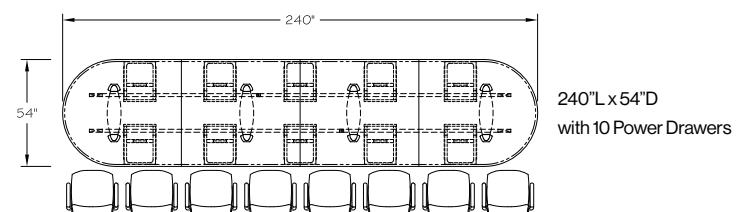

POWER DRAWER TYPICAL LAYOUTS

The following are some examples of Power Drawer typical layouts on Vox® Rectangle, Racetrack, Boat and Square shape tables.

Note: 48" deep table tops must be in one piece (without support rails) in order to accommodate power drawers.

Rectangle shape:

Access base, Duo base, T-base, Taper base

Racetrack shape:

Access base, Duo base, T-base, Taper base

Boat shape:

Access base, Duo base, T-base, Taper base

Square shape:

Square Access base, Quad base, Taper Legs