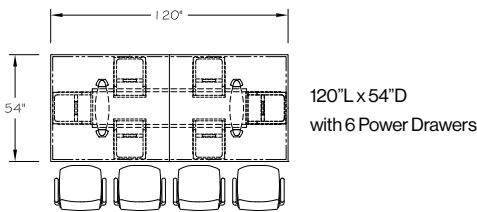

VOX® POWER DRAWER

POWER DRAWER TYPICAL LAYOUTS

The following are some examples of Power Drawer typical layouts on Vox® Rectangle, Racetrack, Boat and Square shape tables.

Note: 48" deep table tops must be in one piece (without support rails) in order to accommodate power drawers.

Rectangle shape:

Access base, Duo base, T-base, Taper base