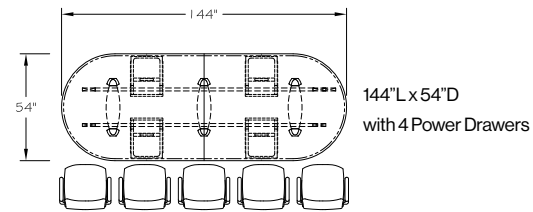

Racetrack shape:

Access base, Duo base, T-base, Taper base