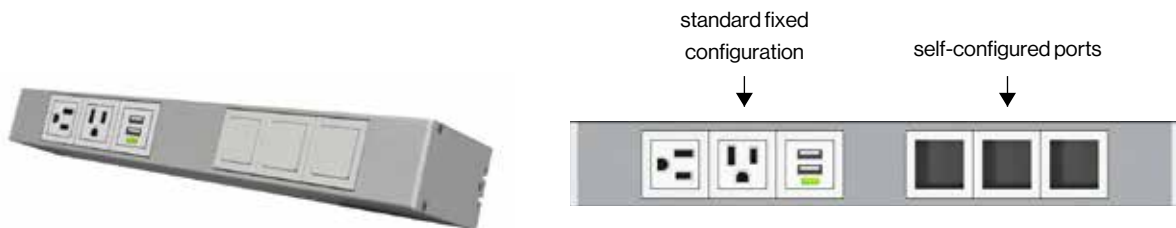

Vox® table tops with Power Drawers are available with all Vox® base styles (Access, Duo, T-Base, Taper & Tower). Power Drawers can be specified on Rectangular and Square shaped tables, and the straight sides of Racetrack and Boat shaped tables with a minimum table depth of 48" and up (see page 238-239).

Use this checklist to help select your Vox® conference table:

- (a) Shape: ☐ Rectangle ☐ Racetrack ☐ Boat ☐ Square
- (b) Dimension: _____ L x _____ D x 30"H
- (c) Edge: ☐ Taper Edge (only edge profile available for tables with Power Drawer)
- (d) Finish: ☐ Standard Veneer ☐ Standard Post Forming Grade Plastic Laminate
- (e) Base: ☐ Access Base ☐ Duo Base ☐ T Base ☐ Taper Base ☐ Tower Base ☐ Quad Base ☐ Square Access Base

Step Two Add 3% upcharge to list price of the table selected in step one for additional cost of edge build up around perimeter of the table.

Step Three Add the price of Vox® Power Drawer:

Model #	Dimension	List Price (per Drawer)
50070	Exterior: 15 1/2"W x 21"D x 4 3/8"H	$1,055
	Interior: 13 1/2"W x 9 1/2"D x 13/4"H	

The drawer front is in solid wood finish to match veneer or P-Lam top of the table. Drawer is in silver powder coat finish (PC-01). Contact Nienkamper Customer Service at 1-800-668-9318 with any inquiries, or to request a quotation.

Step Four Select pre-wired or site-wired power bar. Each power bar has 2 power and 1 stacked USB charger. Then configure your own required ports at Step Five.

Model #	Description	Base Model List Price (per power bar)
50071	PD-1P-1P-2U 2 pre-wired power with 120" cord & plug and 1 stacked USB charger	$755
50072	PD-1PSW-1PSW-2U 2 site-wired power with 72" whip and 1 stacked USB charger	$795