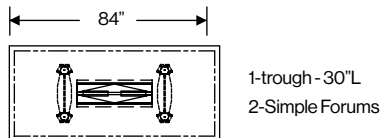

Wire troughs specified with Vox® Tables are pre-sized according to table length. Troughs are standard with 2 power boxes (SIMPLE Forums), 30" and 36" troughs are available with 2 6-port SIMPLE Forums. 42" troughs are available with either 2 or 3 6-port SIMPLE Forums.

4 ports SIMPLE Forum is also available as an option. Please contact customer service at 1 800 668 9318.