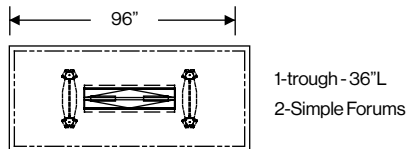

Wire troughs specified with Vox® Tables are pre-sized according to table length. Troughs are standard with 2 power boxes (SIMPLE Forums), 30" and 36" troughs are available with 2 6-port SIMPLE Forums. 42" troughs are available with either 2 or 3 6-port SIMPLE Forums.

4 ports SIMPLE Forum is also available as an option. Please contact customer service at 1 800 668 9318.