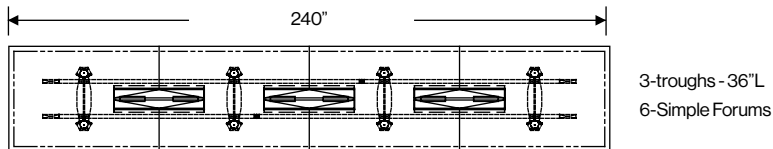

Wire troughs specified with Vox® Tables are pre-sized according to table length. Troughs are standard with 2 power boxes (SIMPLE Forums), 30" and 36" troughs are available with 2 6-port SIMPLE Forums. 42" troughs are available with either 2 or 3 6-port SIMPLE Forums.

4 ports SIMPLE Forum is also available as an option. Please contact customer service at 1 800 668 9318.