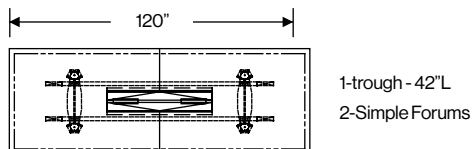

Wire troughs specified with Vox® Tables are pre-sized according to table length. Troughs are standard with 2 power boxes (SIMPLE Forums), 30" and 36" troughs are available with 2 6-port SIMPLE Forums. 42" troughs are available with either 2 or 3 6-port SIMPLE Forums.

4 ports SIMPLE Forum is also available as an option. Please contact customer service at 1 800 668 9318.