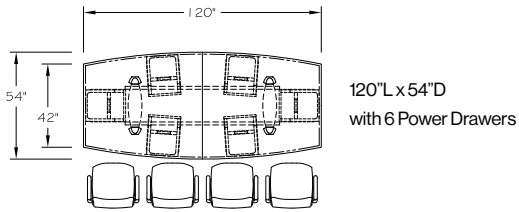

Power Drawer with Access™ base

Edge Profile

Vox® Access™ base

Vox® T-leg™ base

Vox® Duo™ base

VOX® POWER DRAWER

POWER DRAWER SPECIFICATIONS

Drawer exterior width: 15 1/2"
 Drawer interior width: 13 1/2"

POWER DRAWER TYPICAL LAYOUTS

The following are some examples of Power Drawer typical layouts on Vox® Rectangle, Racetrack, Boat and Square shape tables.

Note: 48" deep table tops must be in one piece (without support rails) in order to accommodate power drawers.

Rectangle shape:

Access base, Duo base, T-base, Taper base

Racetrack shape:

Access base, Duo base, T-base, Taper base

Boat shape:

Access base, Duo base, T-base, Taper base

Square shape:

Square Access base, Quad base, Taper Legs

VOX® POWER DRAWER

HOW TO ORDER

Step One Select your model of Vox® Conference Table.

Vox® table tops with Power Drawers are available with all Vox® base styles (Access, Duo, T-Base, Taper & Tower). Power Drawers can be specified on Rectangular and Square shaped tables, and the straight sides of Racetrack and Boat shaped tables with a minimum table depth of 48" and up (see page 238-239).