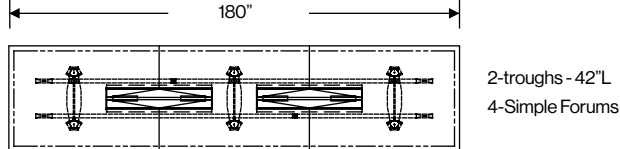

Wire troughs specified with Vox® Tables are pre-sized according to table length. Troughs are standard with 2 power boxes (SIMPLE Forums), 30" and 36" troughs are available with 2 6-port SIMPLE Forums. 42" troughs are available with either 2 or 3 6-port SIMPLE Forums.

4 ports SIMPLE Forum is also available as an option. Please contact customer service at 1 800 668 9318.