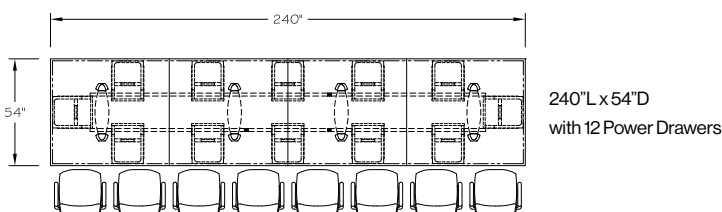

VOX® POWER DRAWER

POWER DRAWER TYPICAL LAYOUTS

The following are some examples of Power Drawer typical layouts on Vox® Rectangle, Racetrack, Boat and Square shape tables.

Note: 48" deep table tops must be in one piece (without support rails) in order to accommodate power drawers.

Rectangle shape:

Access base, Duo base, T-base, Taper base