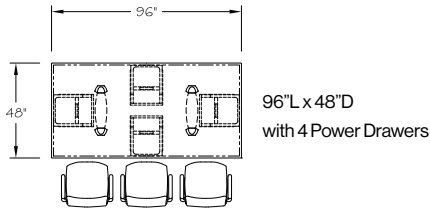

VOX® POWER DRAWER

POWER DRAWER TYPICAL LAYOUTS

The following are some examples of Power Drawer typical layouts on Vox® Rectangle, Racetrack, Boat and Square shape tables.

Note: 48" deep table tops must be in one piece (without support rails) in order to accommodate power drawers.

Rectangle shape:

Access base, Duo base, T-base, Taper base