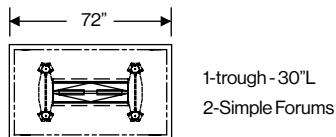

Wire troughs specified with Vox® Tables are pre-sized according to table length. Troughs are standard with 2 power boxes (SIMPLE Forums), 30" and 36" troughs are available with 2 6-port SIMPLE Forums. 42" troughs are available with either 2 or 3 6-port SIMPLE Forums.

4 ports SIMPLE Forum is also available as an option. Please contact customer service at 1 800 668 9318.