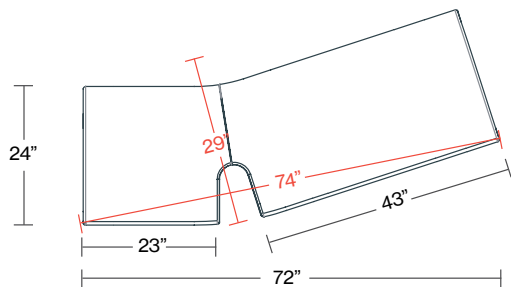

NIENKAMPER RIVER BENCH: LEFT ELEMENT

17" 74" 29" 17"
(full dimension)

11842	fully upholstered					3 1/2	63	3,100	3,255	3,380	4,625	4,905	5,040	3,380	3,480	3,555	3,765
11842/1	contrasting fabric	body				3 1/2		3,100		3,380				3,380	3,480	3,555	3,765
		sides & Hollow					1										
11842/2	contrasting leather	body				63			3,255	4,625	4,905	5,040					
		sides & Hollow					18										

NIENKAMPER RIVER BENCH: RIGHT ELEMENT

17" 74" 29" 17"
(full dimension)

11843	fully upholstered					3 1/2	63	3,100	3,255	3,380	4,625	4,905	5,040	3,380	3,480	3,555	3,765
11843/1	contrasting fabric	body				3 1/2		3,100		3,380				3,380	3,480	3,555	3,765
		sides & Hollow					1										
11843/2	contrasting leather	body				63			3,255	4,625	4,905	5,040					
		sides & Hollow					18										