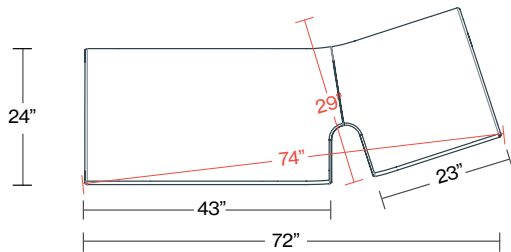

NIENKAMPER RIVER BENCH: LEFT ELEMENT

17" 74" 29" 17"
(full dimension)

11842	fully upholstered					3 1/2	63	3,100	3,255	3,380	4,625	4,905	5,040	3,380	3,480	3,555	3,765
11842/1	contrasting fabric	body				3 1/2		3,100		3,380				3,380	3,480	3,555	3,765
		sides & Hollow					1										
11842/2	contrasting leather	body				63			3,255	4,625	4,905	5,040					
		sides & Hollow					18										

NIENKAMPER RIVER BENCH: RIGHT ELEMENT

17" 74" 29" 17"
(full dimension)

11843	fully upholstered					3 1/2	63	3,100	3,255	3,380	4,625	4,905	5,040	3,380	3,480	3,555	3,765
11843/1	contrasting fabric	body				3 1/2		3,100		3,380				3,380	3,480	3,555	3,765
		sides & Hollow					1										
11843/2	contrasting leather	body				63			3,255	4,625	4,905	5,040					
		sides & Hollow					18										