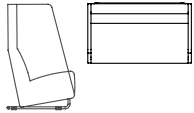

# LOUNGE SEATING

BASS Collection design - busk + hertzog

— US Only —

Model Number	Seat H"	Arm H"	W"	D"	H"	Fabric Yds.	Leather Sq. Ft.	COM	COL	Verde	Grano	Cremoso	Unika 1	Vaev 2	Fabrics 3	Fabrics 4
--------------	---------	--------	----	----	----	-------------	-----------------	-----	-----	-------	-------	---------	---------	--------	-----------	-----------

## BASS HIGH BACK LARGE LOUNGE CHAIR

12024	16.5	48.4	32	29	48.4	7	126						4,010	4,215	6,920	7,525	7,825	4,595	4,820	4,970	5,275	
		seat & back				4 <sup>1/2</sup>	81															
		arms				5 <sup>1/3</sup>	96															

## BASS HIGH BACK 2 SEATER SOFA

12022	16.5	48.4	59	29	48.4	11	198						5,060	5,320	9,575	10,525	11,000	5,970	6,320	6,565	7,050	
		seat & back				6 <sup>3/4</sup>	122															
		arms				5 <sup>1/3</sup>	96															