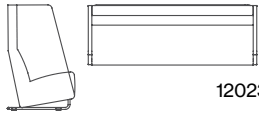

BASS HIGH BACK 3 SEATER SOFA

12023	16.5	48.4	82	29	48.4	13	234						6,655	6,995	12,025	13,135	13,695	7,740	8,150	8,440	9,000	
		seat & back				9	162															
		arms				5^{1/3}	96															

Standard features:

- Frame is constructed of Solid Maple and FSC Hardwood Plywood with soy-based Polyurethane Foam covered with Fortrel
- Polished chrome tubular base