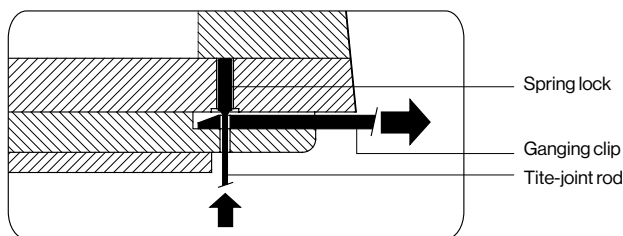

*List price for tables doesn't include power unit.

SIMPLE POP UP FORUM

(4 power pre-wired with 72" cord)

8174

825

Linking device detail

Standard features:

- Frame is constructed of FSC Plywood core
- Stool with molded foam
- The table is available in white, silver, or black paint finish or any standard wood veneer or P-Lam.
- With glides at bottom