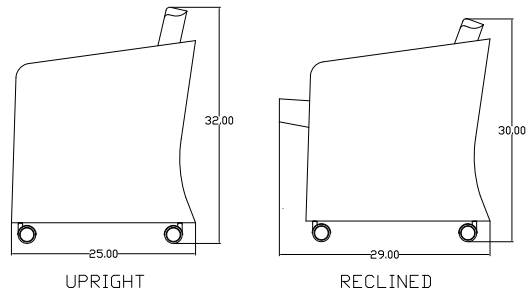

LOUNGE SEATING

Work:Recline design - 5D Studio

— US Only —

Model Number	Seat H"	Arm H"	W"	D"	H"	Fabric Yds.	Leather Sq. Ft.	COM	COL	Verde	Grano	Creoso	Unika 1	Vaev 2	Fabrics 3	4

WORK:RECLINE CHAIR

11000	18	24.5	25	26	33	33³/₄	68	3,150	3,315	4,540	4,850	5,160	3,425	3,530	3,605	3,750

Unique feature: reclining back, forward sliding seat pan.