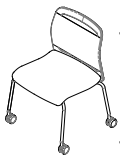

NABU™ SIDE CHAIR WITH ARMS - SLED BASE

10631	18"	26"	22 1/2"	22 1/2"	36 1/2"	3/4	9	upholstered seat with striped mesh back									
								1,230	1,280	1,295	1,495	1,540	1,570	1,295	1,315	1,330	1,355
10632	18"	26"	22 1/2"	22 1/2"	36 1/2"	mesh seat with striped mesh back											
						1,250											

NABU™ STACKING CHAIR ARMLESS - SLED BASE

10605	19"		23 1/2"	22"	32 1/2"	3/4	9	upholstered seat with striped mesh back									
								805	845	855	975	1,015	1,055	875	905	925	985
10606	19"		23 1/2"	22"	32 1/2"	mesh seat with striped mesh back											
						830											

NABU™ STACKING CHAIR ARMLESS - ON 4 LEGS

10607	19"		23 1/2"	22"	32 1/2"	3/4	9	upholstered seat with striped mesh back									
								785	905	915	1,030	1,075	1,110	935	960	985	1,040
10608	19"		23 1/2"	22"	32 1/2"	mesh seat with striped mesh back											
						805											

NABU™ STACKING CHAIR ARMLESS - ON 4 LEGS WITH CASTERS

10633	19"		23 1/2"	22"	32 1/2"	3/4	9	upholstered seat with striped mesh back									
								865	985	995	1,110	1,150	1,185	1,000	1,020	1,030	1,060
10634	19"		23 1/2"	22"	32 1/2"	mesh seat with striped mesh back											
						880											