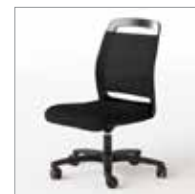

Model # 10603