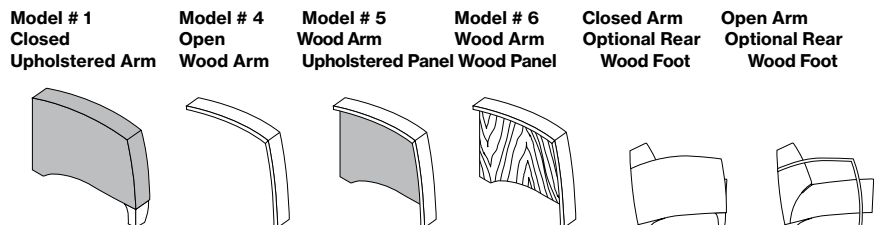

Refer to page 88 for all notes and options.

Max series passes CAL 133 certified for an upcharge of $415 list per chair, $825 list per two seater sofa, $1240 list per three seat sofa, $1650 list per four seat sofa, and $360 list per ottoman. Certification applies to Nienkämper leathers and fabrics that have a minimum of 50% natural fibre content. COM's and COL's are subject to approval. Add the extension -CAL to the model number when ordering.

Model # 11236
Three seat sofa with wood arm, wood panel