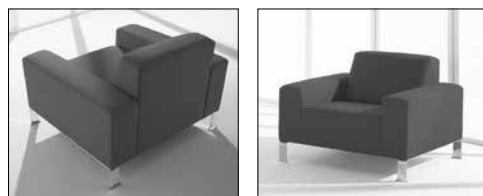

Note: Width measurements do not include arms.

LARGE TWO SEAT ELEMENT

Model #	Seat H"	Arm H"	W"	D"	H"	Fabric Yds.	Leather Sq. Ft.	COM	COL	Neather	Verde	Grano	Cremoso	Unika 1	Vaev 2	Fabrics 3	4	
13402_	16		60	35	27 1/2													
	/1 Armless with metal legs					4 1/4	68	3,710	3,990	4,120	5,935	6,530	6,760	4,080	4,355	4,470	4,540	
	/2 8 Angled arm					6	96	4,480	4,805	5,115	8,010	8,945	9,315	5,040	5,480	5,655	5,755	
	/3 10 Angled arm					6 3/4	108	4,585	4,935	5,225	8,135	9,060	9,430	5,150	5,595	5,760	5,890	
	/4 8 Straight arm with leg					6	96	5,655	6,075	6,240	8,800	9,630	9,945	6,150	6,560	6,705	6,815	
/5 10 Straight arm with leg					6 3/4	108	5,705	6,130	6,275	8,855	9,670	10,015	6,220	6,620	6,760	6,860		

Note: Width measurements do not include arms.

Berkley Collection passes CAL 133 certified for an upcharge of $415 list per single element, $825 list per 2 seat element, $1,040 list per large 2 seat element, $1,240 list per 3 seat element, $1,460 per large 3 seat element, $1,670 list per 4 seat element, $1,880 per large 4 seat element, $2,090 list per 5 seat element, $480 list per 48 bench, $600 list per 60 bench, $720 list per 72 bench, $840 list per 84 bench, and $960 list per 96 bench. Certification applies to Nienkämper leathers and fabrics that have a minimum of 50% natural fibre content. COM's and COL's are subject to approval. Add the extension -CAL to the model number when ordering.