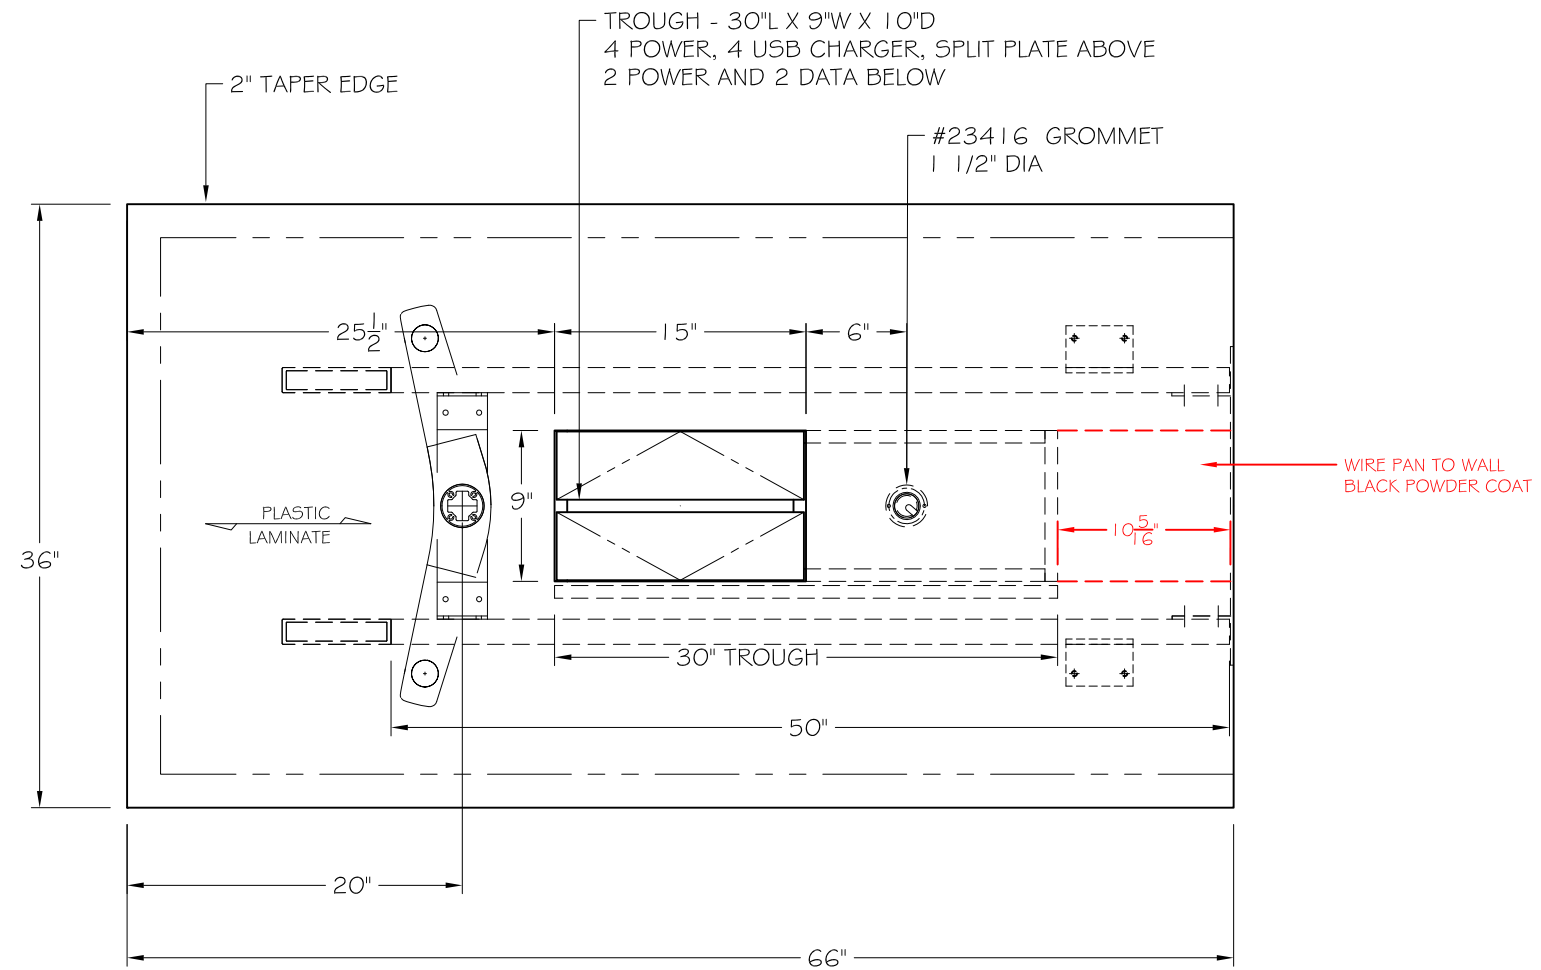

Custom Power Trough