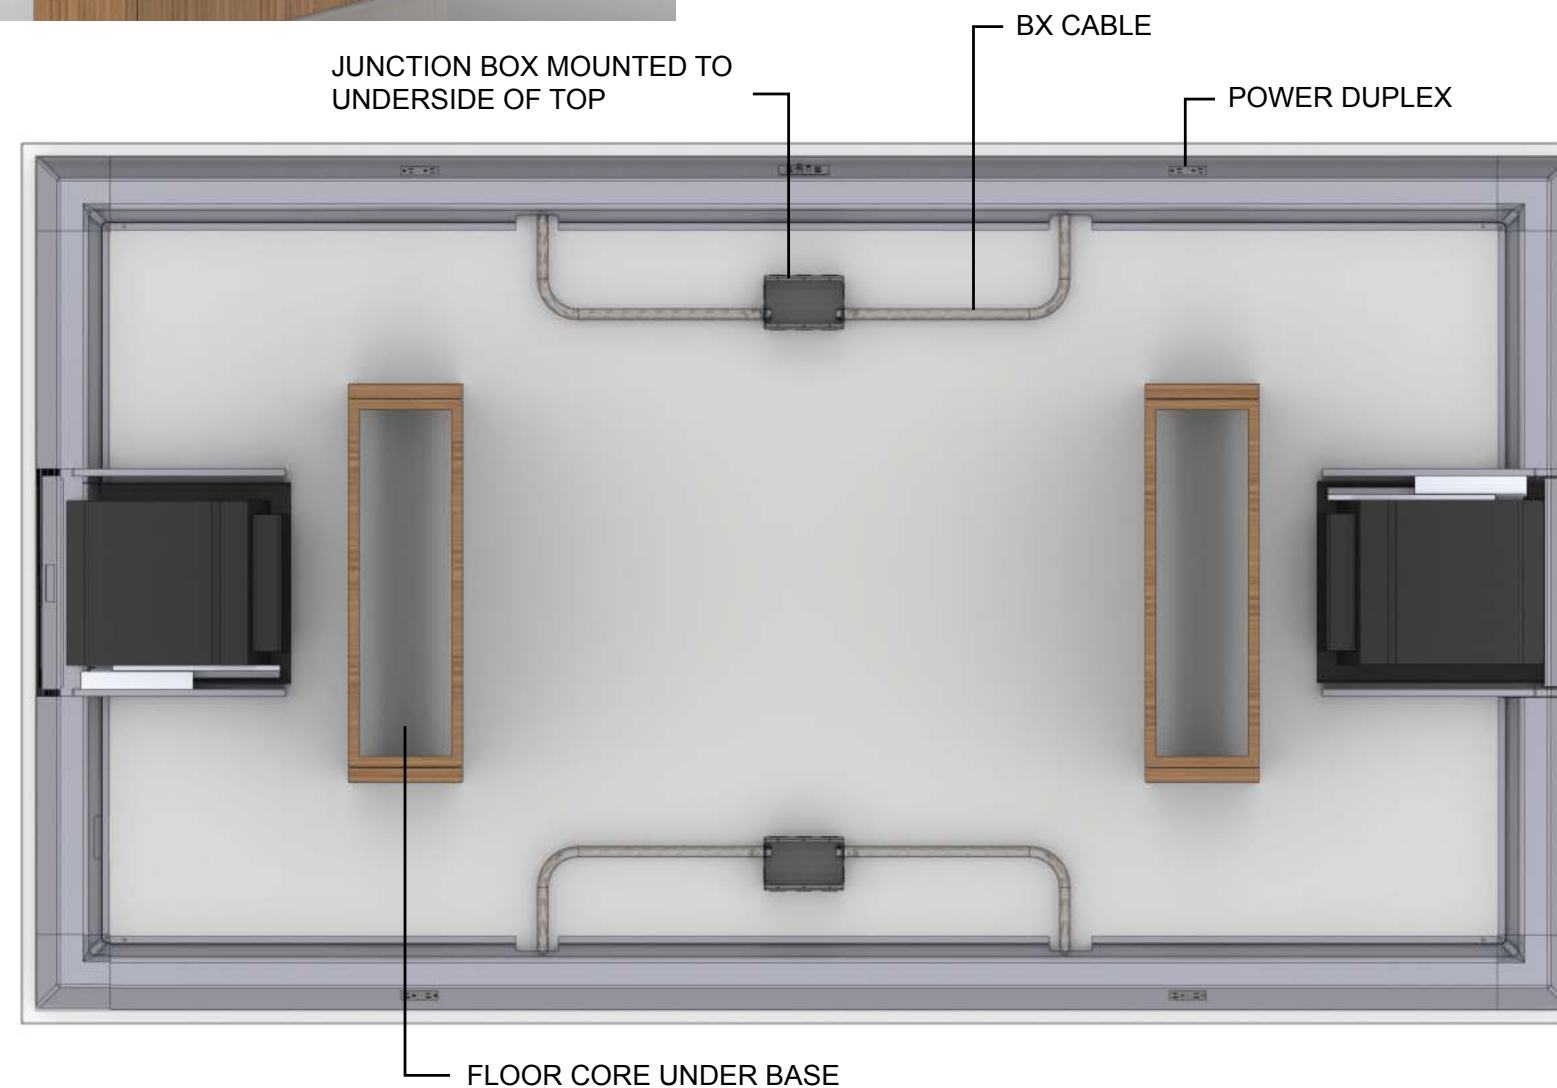

15-576

This drawing is confidential and proprietary. No part of this drawing may be copied, disclosed to any third party or used for any purpose without the express written authorization of Nienkämper Furniture & Accessories.