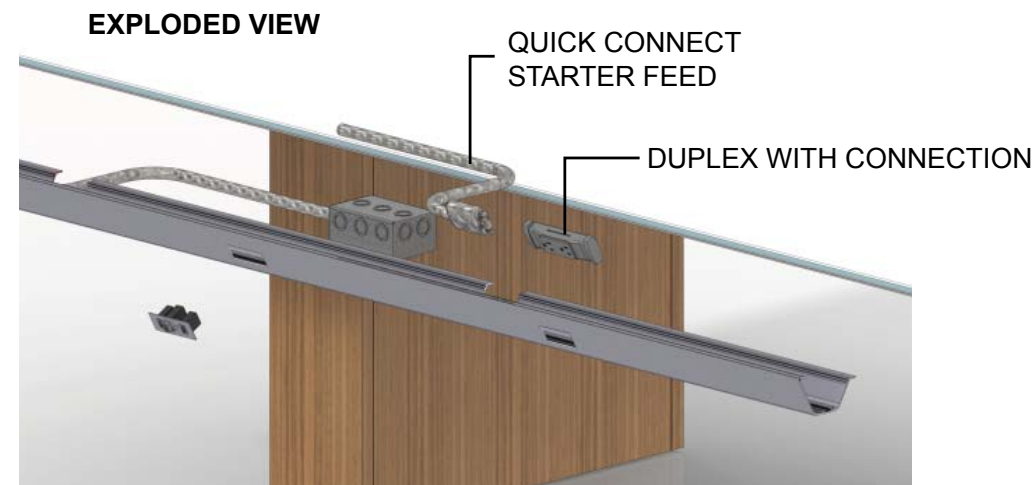

Perimeter Power Edge

Power Edge - hard wire each receptacle

Features:

- UL listed receptacle with quick connect fitting
- Each receptacle can have a hard wired feed to be terminated in a junction box by electrician.
- Duplex receptacle at edge of table located between each user
- Aluminum edge profile conceals all power cables
- Finished in anodized or powder coat finish
- Die cast aluminum corners finished in polished or powder coat