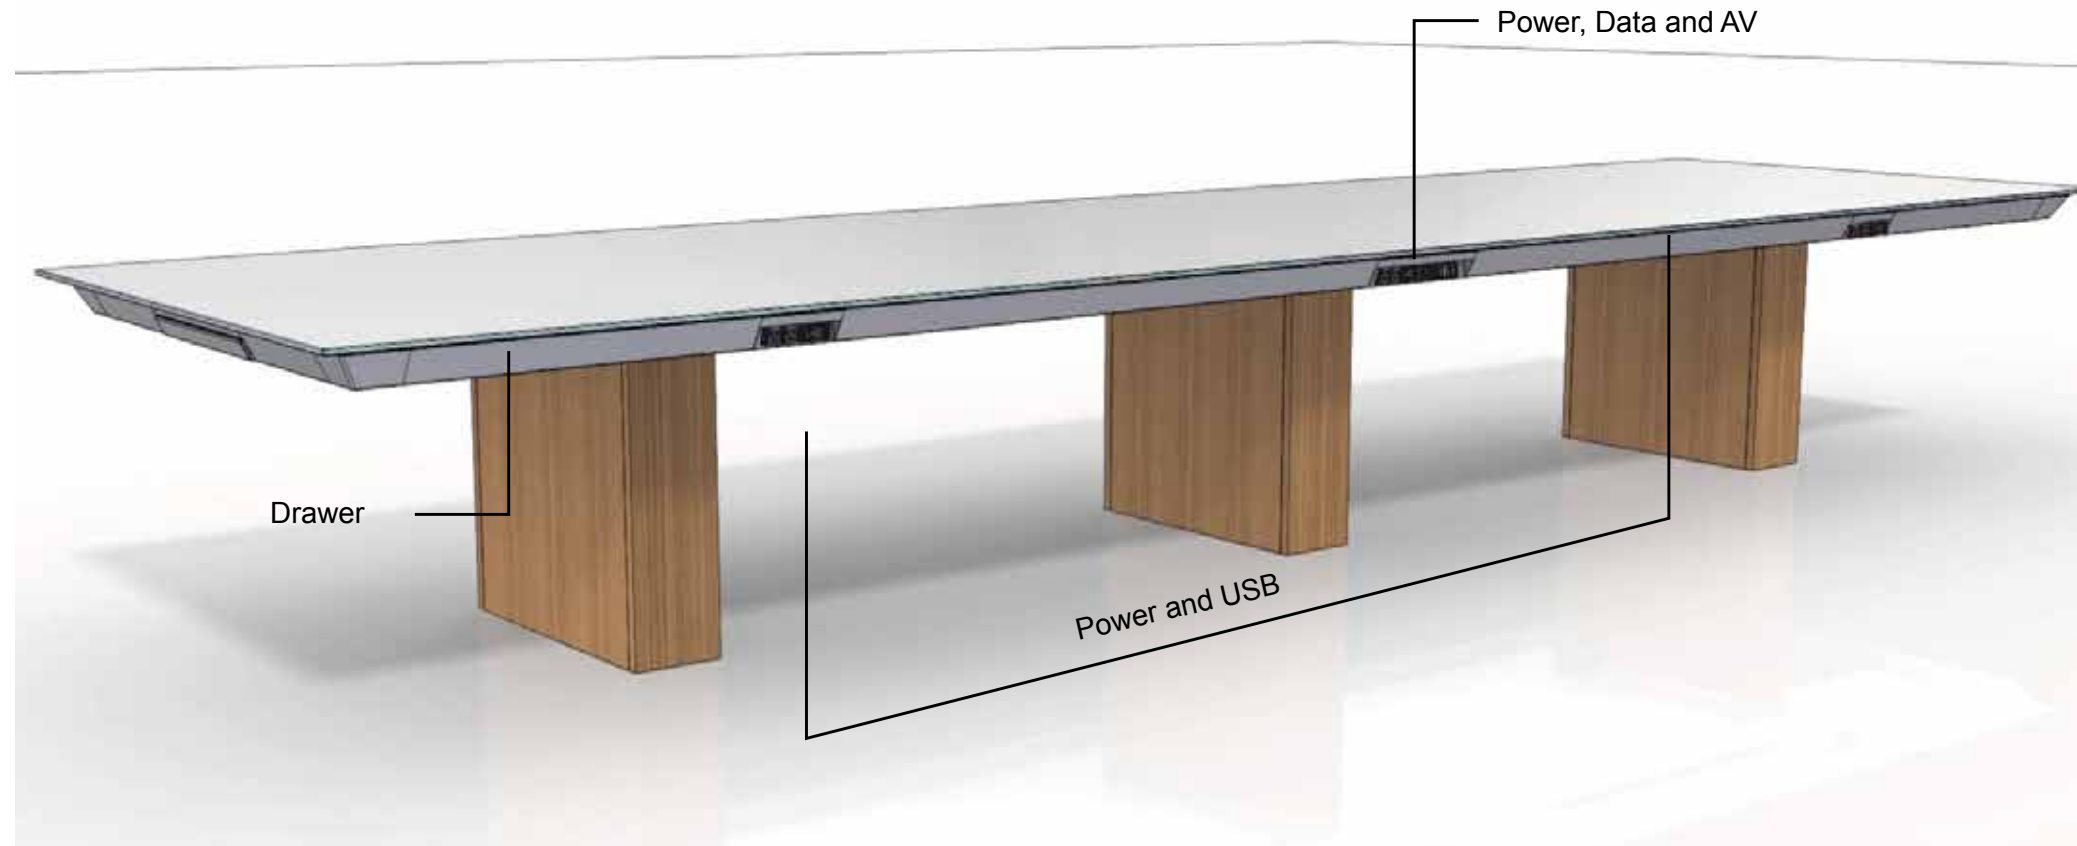

Perimeter Power Edge with Data / AV Plate

Power and USB layout