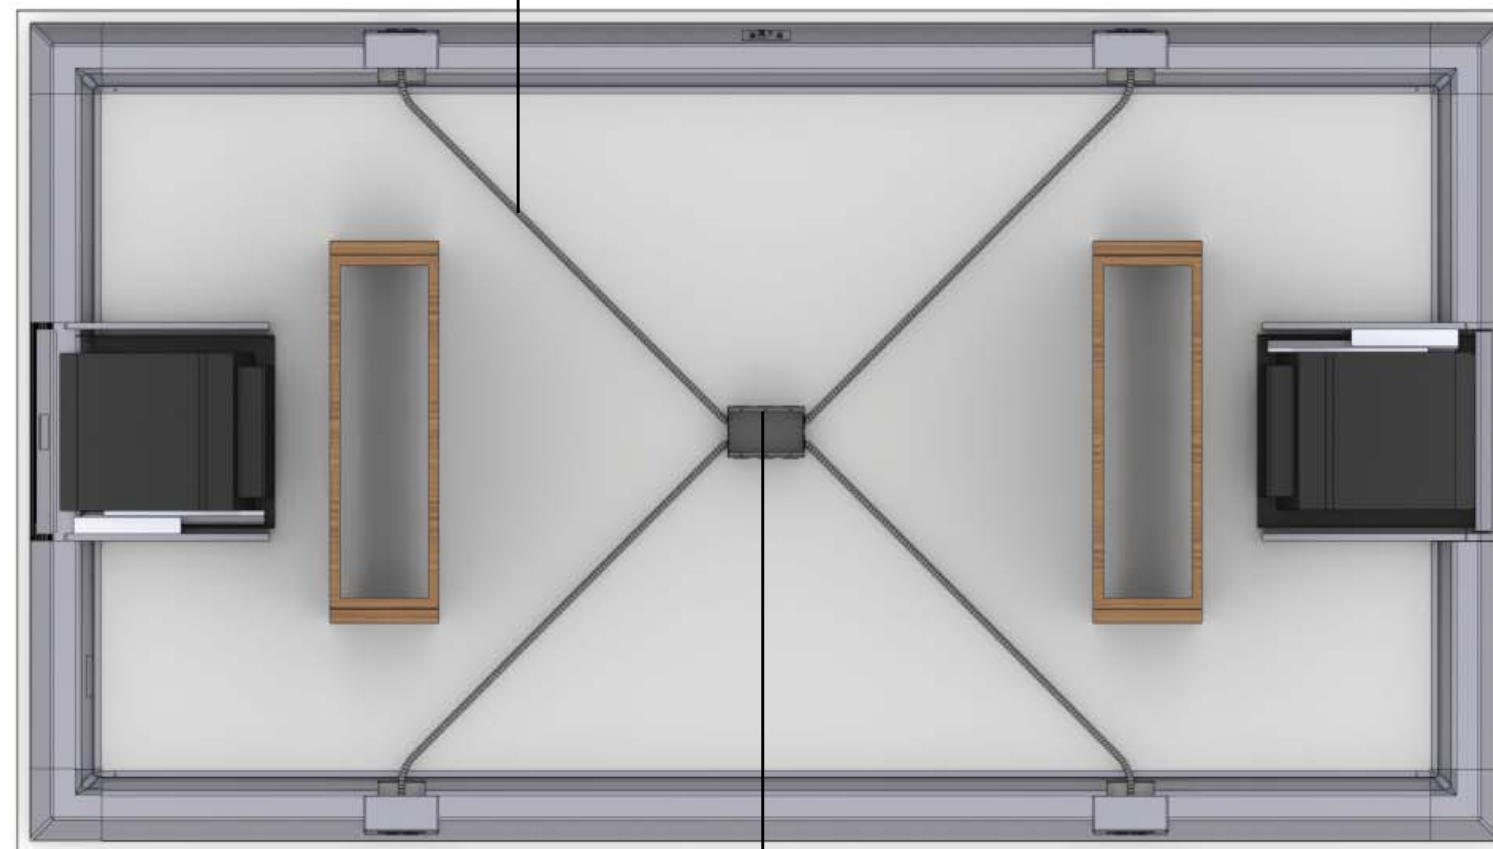

POWER EDGE- HARD WIRE EXTRON AAP

FEATURES-

- -EXTRON DUAL AC AAP #70-584-02 WITH HARD WIRED WHIP.
- -WHIP IS HARD WIRED ON SITE BY ELECTRICIAN TO THE EXTRON DUAL AC AAP. OTHER END OF WHIP IS TERMINATED IN A JUNCTION BOX ON UNDER-SIDE OF TABLE.

EXTRON DUAL AC AAP #70-584-02
MOUNTING ADAPTOR BY NIENKAMPER

EXTRON FLEXIBLE CONDUIT
ADAPTER KIT #70-228-02