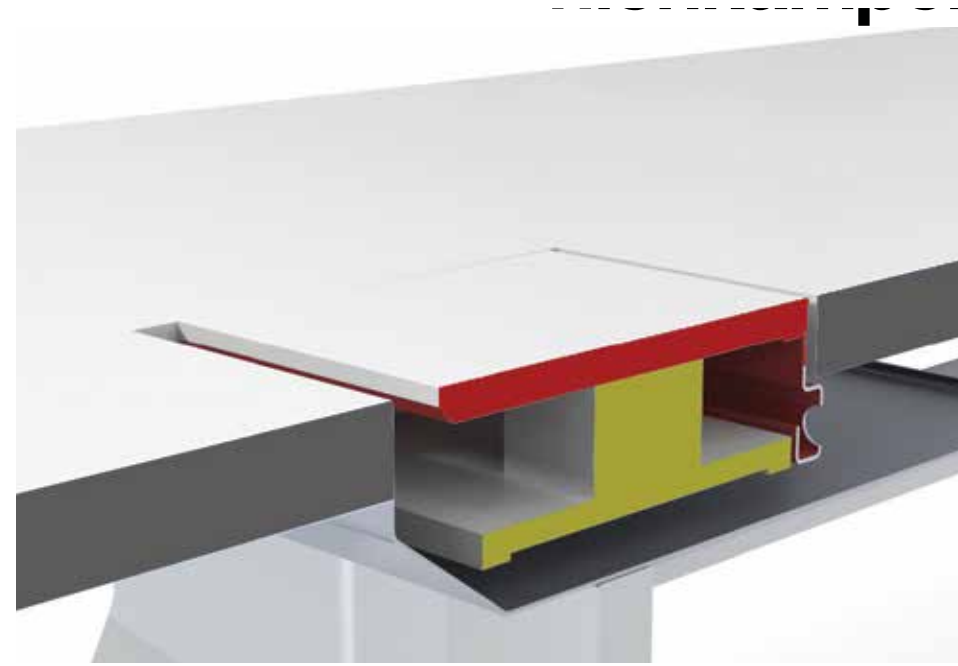

# Custom Hinged Door Enclosure for Touch Screen

Metronome™ table with custom hinged enclosure for TSW-1052

Open

Closed

# Custom Hinged Door Enclosure for Touch Screen

SECTION VIEW- LID IN OPEN POSITION

SECTION VIEW- LID IN CLOSED POSITION

UNDERSIDE OF TABLE