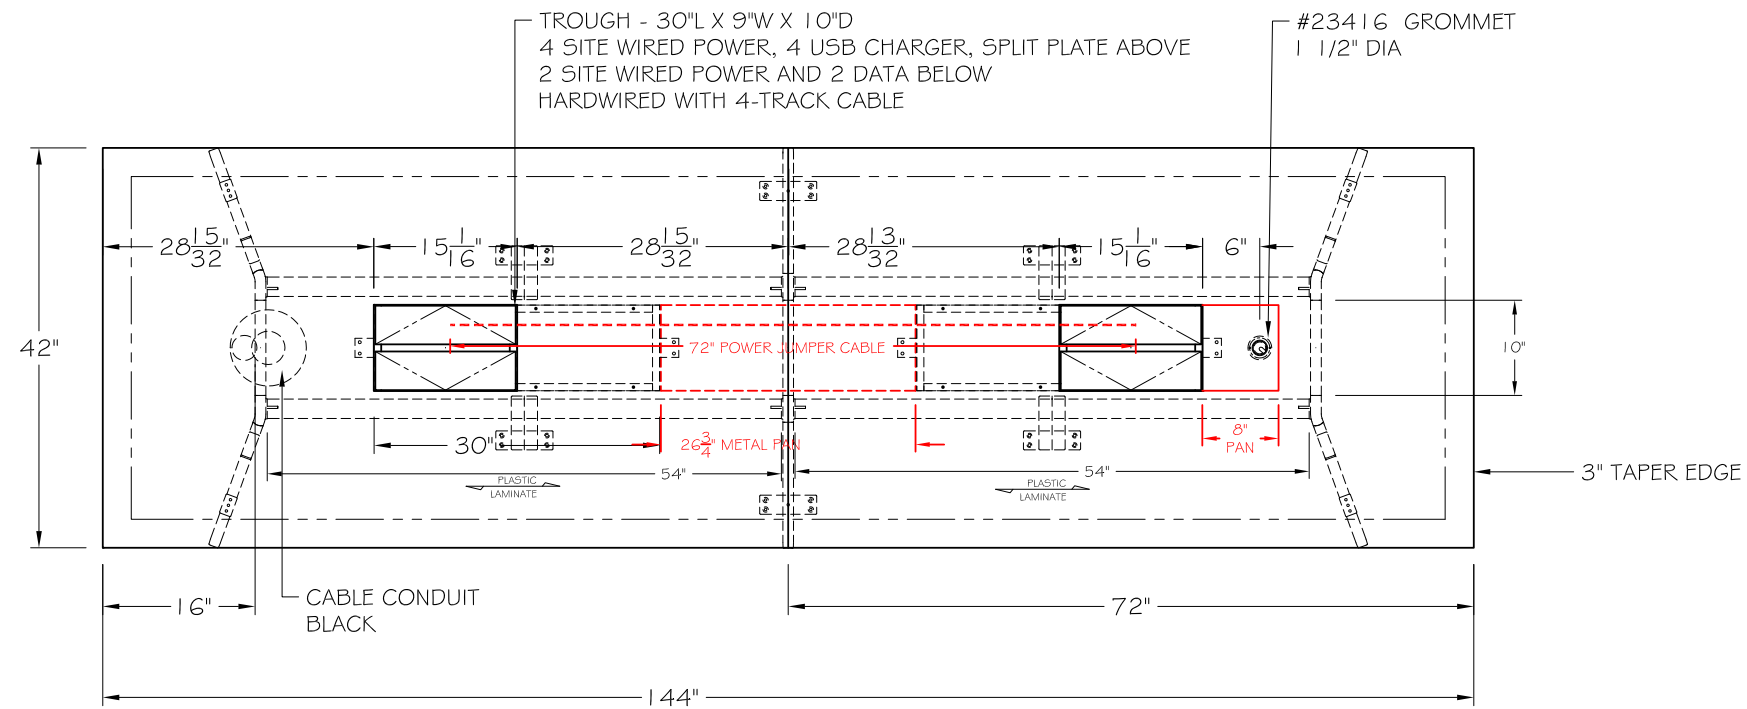

Custom Power Trough

15-088

This drawing is confidential and proprietary. No part of this drawing may be copied, disclosed to any third party or used for any purpose without the express written authorization of Nienkämper Furniture & Accessories.