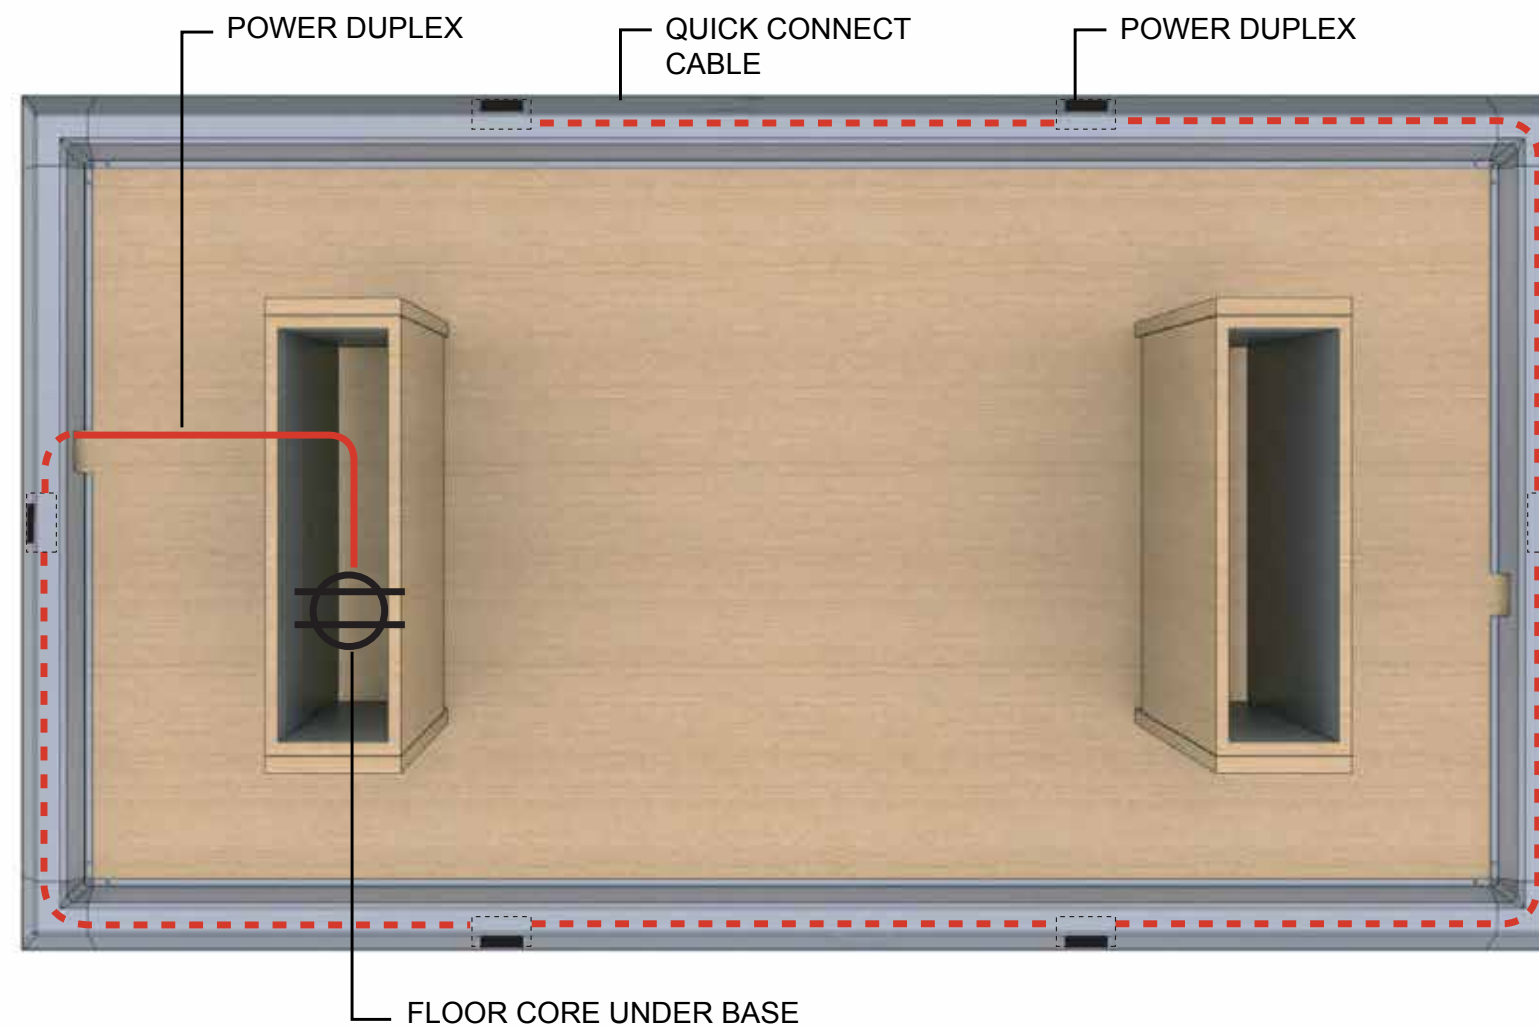

### Power Edge - prewired power receptacle

shown on access base table w/oak veneer

#### Features:

- Duplex receptacle at edge of table located between each user
- Aluminum edge profile conceals all power cables
- Finished in anodized or powder coat finish
- Die cast aluminum corners finished in polished or powder coat
- 1 Hard wired cable or 20 AMP plug pre-wired powers entire table
- Available in two circuits
- Metallic conduit exits table at one end and goes to floor core in base