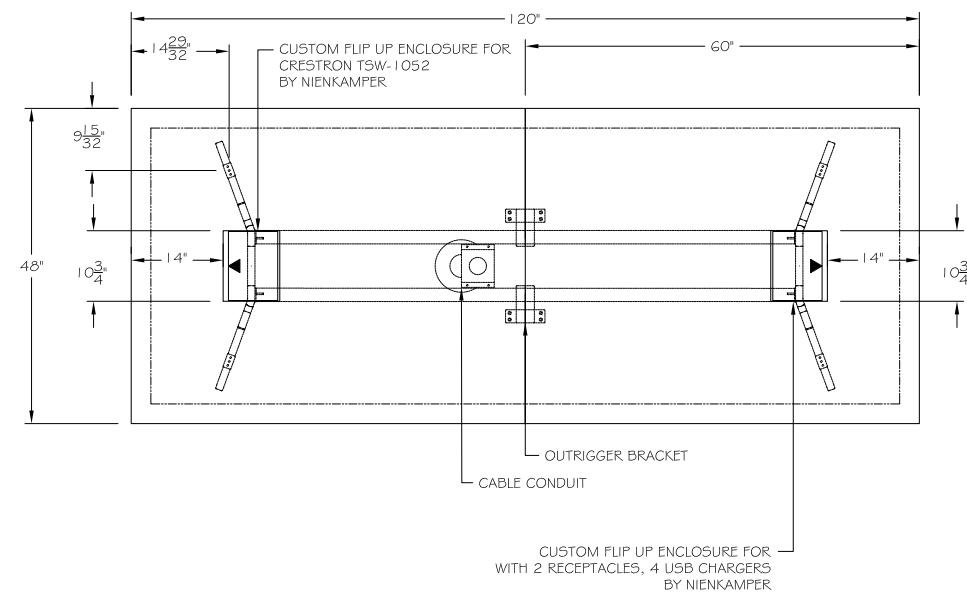

Custom Hinged Door Enclosure for Touch Screen

Closed