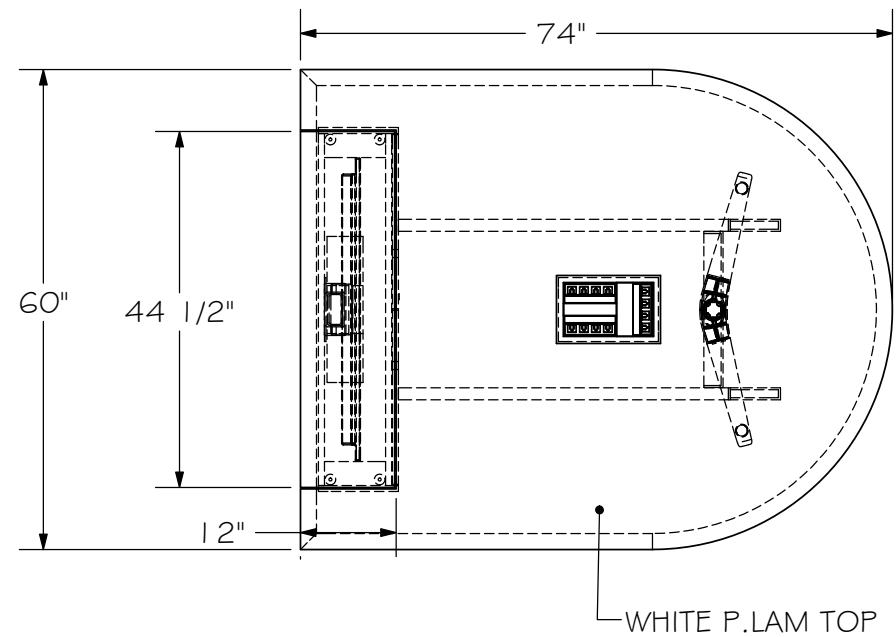

### WIRE ACCESS - GENERAL DETAILS

REAR ELEVATION

SECTION " A " ELEVATION

SECTION " B " ELEVATION

14-72427

This drawing is confidential and proprietary. No part of this drawing may be copied, disclosed to any third party or used for any purpose without the express written authorization of Nienkämper Furniture & Accessories.

**nienkämper**

15-462

This drawing is confidential and proprietary. No part of this drawing may be copied, disclosed to any third party or used for any purpose without the express written authorization of Nienkämper Furniture & Accessories.

**nienkämper**

43" SONY TV SHOWN  
MDL#XBR43X830C

CUSTOM 2 DOOR, LOCKING  
FIXED CABINET BASE TO  
CONCEAL TV AND LIFT  
GREY P.LAM FINISH

NOTES:  
IN ORDER FOR THE LIFT AND CASE TO WORK PROPERLY,  
TV CANNOT EXCEED 42" X 25 1/4" X 4 1/2" OR 100LBS  
-CABLE ACCESS TO BE PROVIDED THRU CABINET