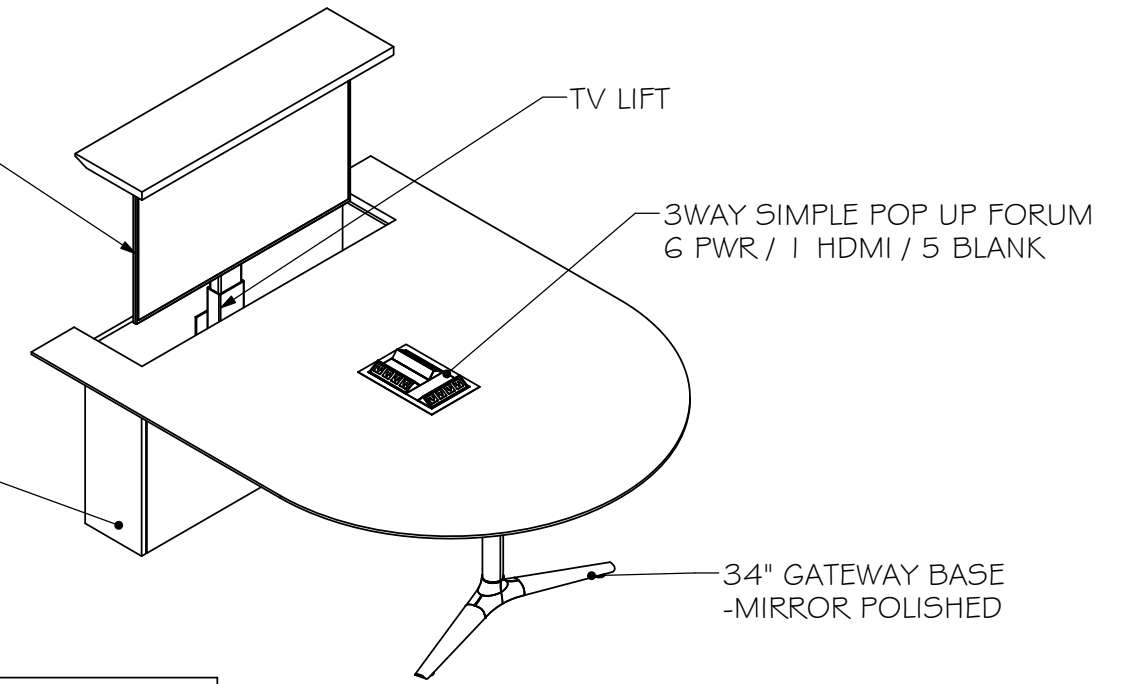

### WIRE ACCESS - GENERAL DETAILS

REAR ELEVATION

SECTION " A " ELEVATION

SECTION " B " ELEVATION

14-72427

This drawing is confidential and proprietary. No part of this drawing may be copied, disclosed to any third party or used for any purpose without the express written authorization of Nienkämper Furniture & Accessories.

**nienkämper**

43" SONY TV SHOWN  
MDL#XBR43X830C

CUSTOM 2 DOOR, LOCKING  
FIXED CABINET BASE TO  
CONCEAL TV AND LIFT  
GREY P.LAM FINISH

NOTES:  
IN ORDER FOR THE LIFT AND CASE TO WORK PROPERLY,  
TV CANNOT EXCEED 42" X 25 1/4" X 4 1/2" OR 100LBS  
-CABLE ACCESS TO BE PROVIDED THRU CABINET