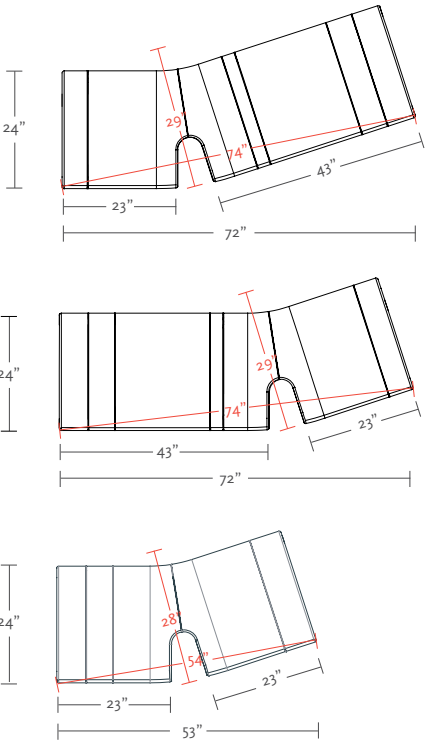

Nienkämper
RIVER
busk + hertzog

Nienkämper
RIVER

busk + hertzog

Distinguished by its organic and fluid form, Nienkämper RIVER is an exciting and highly flexible concept in public seating. Nienkämper River functions perfectly alone as individual pieces, but can also be used in various combinations to cast more unique and distinctive spaces. Nienkämper River allows you to create multiple solutions in wide range of settings from reception areas, waiting rooms and other open spaces. Benches in various sizes and shapes, Nienkämper River is accented by optional tables and coat racks reminiscent of the branches and stones found along the rivers edge.

Lounge

		w	d	h	seat h
Right Element	11843	74"	29"	17"	17"
Left Element	11842	74"	29"	17"	17"
Center Element	11841	54"	28"	17"	17"

Accessories

Coat Bar 11862

Table 11863

Power

⊞ 2 USB charger

⚡ 1 power