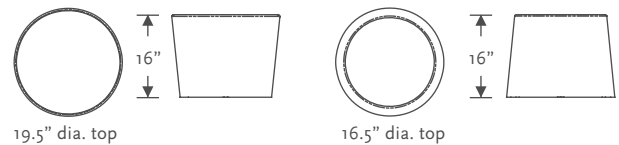

Linking device detail

Stools	26011	19.5" dia x 16"h
	26012	16.5" dia x 16"h
Tables	26021	19.5" dia x 16"h
	26022	16.5" dia x 16"h

Tables are available with or without power units.

Stools are available as individual units or ganged.