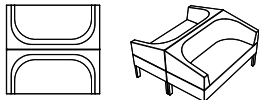

54" w 26" d 31" h / 17" sh / 25" ah

54" w 52" d 31" h / 17" sh / 25" ah