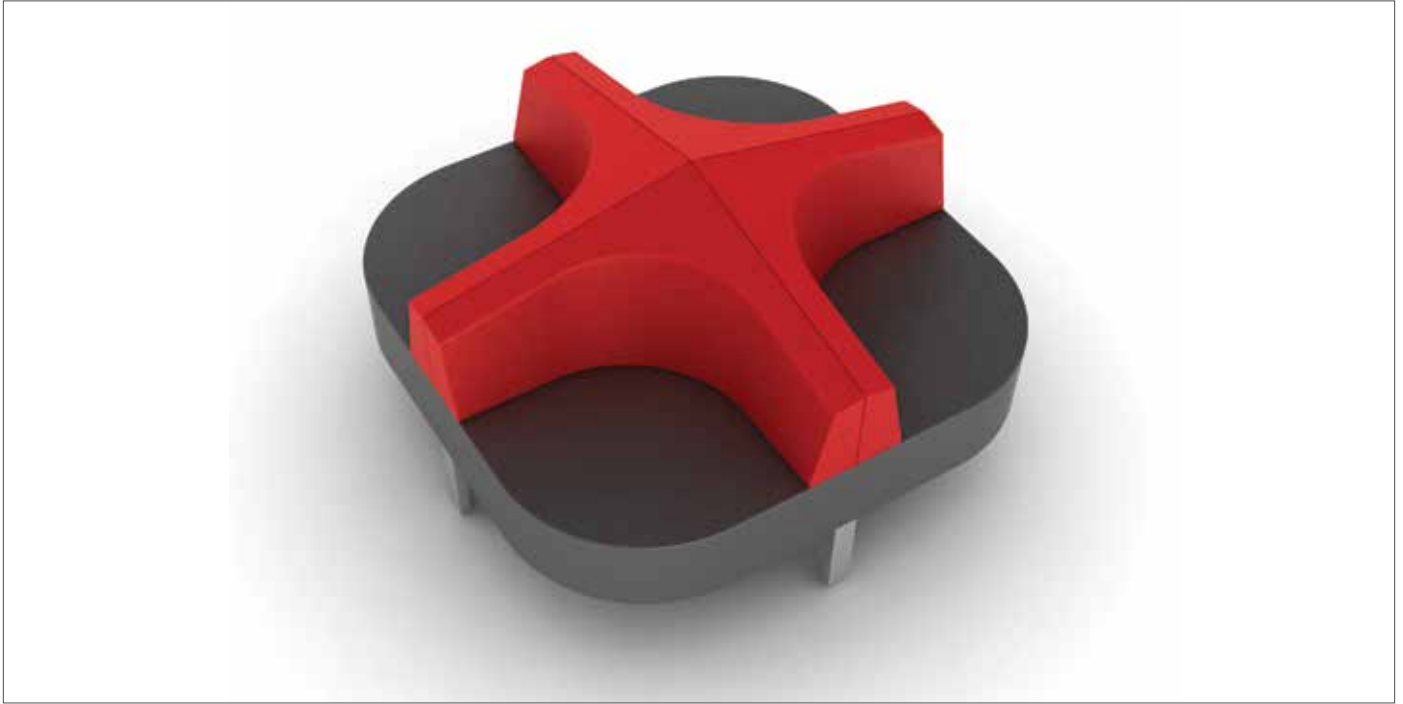

Diwi

Achella Design

Divvi

Achella Design

Sit back to back or side to side. With sculptured edges and soft lines Divvi features an angled, supportive back and elevated armrests which combine to create a unique dividing element with strong character that offers optimum personal spatial quality. While the back intentionally functions as an armrest, ensuring further comfort. Specify contrasting upholstery for the seat and back to enhance aesthetic appeal and create a strong visual interest.

Divvi is a substantial piece all the while maintaining a relatively small foot print designed to facilitate a wide range of environments from reception areas, waiting rooms and other open spaces, Divvi offers comfortable seating from 2 up to 8 people at once.