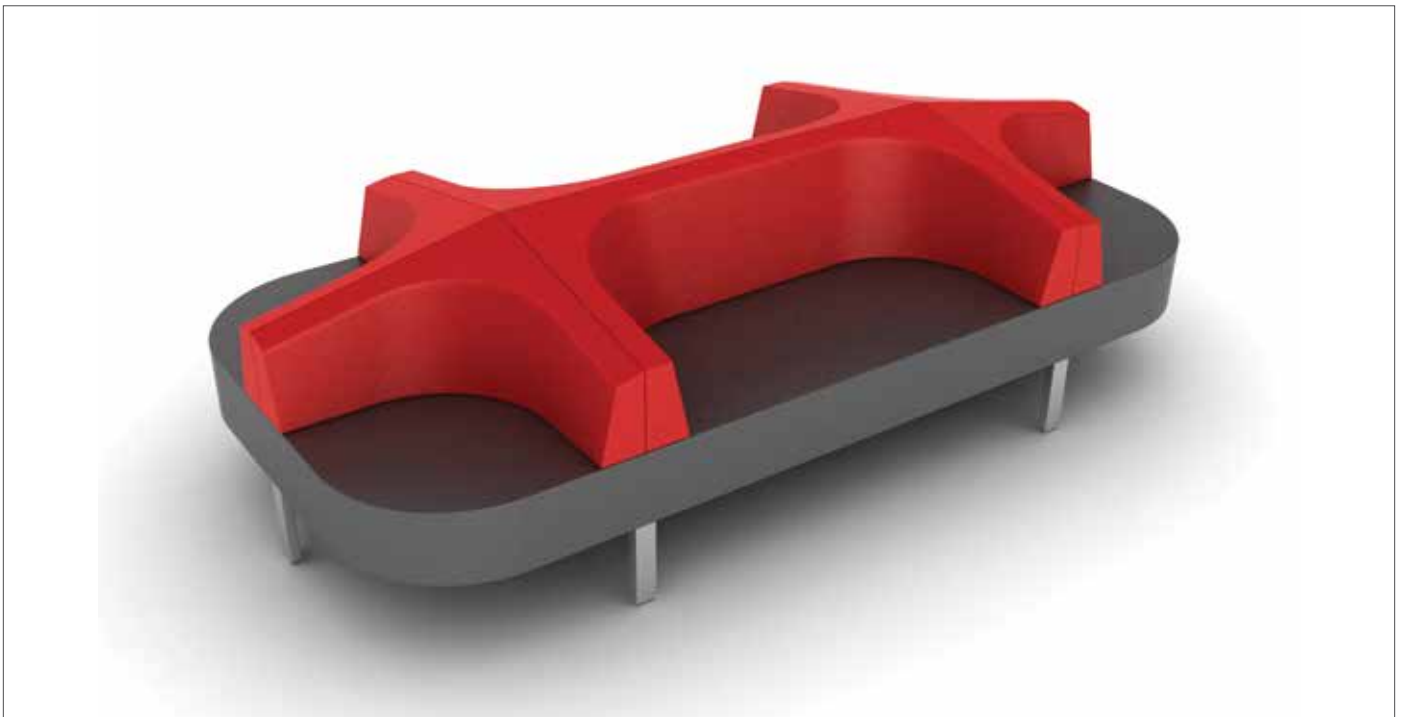

Diwi

Achella Design

Divvi

Achella Design

Sit back to back or side to side. With sculptured edges and soft lines Divvi features an angled, supportive back and elevated armrests which combine to create a unique dividing element with strong character that offers optimum personal spatial quality. While the back intentionally functions as an armrest, ensuring further comfort. Specify contrasting upholstery for the seat and back to enhance aesthetic appeal and create a strong visual interest.

Divvi is a substantial piece all the while maintaining a relatively small foot print designed to facilitate a wide range of environments from reception areas, waiting rooms and other open spaces, Divvi offers comfortable seating from 2 up to 8 people at once.

54" w 26" d 31" h / 17" sh / 25" ah

54" w 52" d 31" h / 17" sh / 25" ah

52" w 52" d 31" h / 17" sh / 25" ah

106" w 52" d 31" h / 17" sh / 25" ah