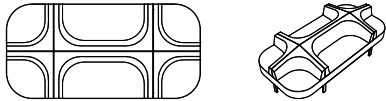

Divvi is a substantial piece all the while maintaining a relatively small foot print designed to facilitate a wide range of environments from reception areas, waiting rooms and other open spaces, Divvi offers comfortable seating from 2 up to 8 people at once.

54" w 26" d 31" h / 17" sh / 25" ah

54" w 52" d 31" h / 17" sh / 25" ah

52" w 52" d 31" h / 17" sh / 25" ah

106" w 52" d 31" h / 17" sh / 25" ah