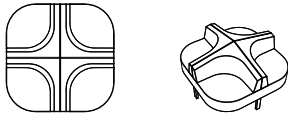

54" w 52" d 31" h / 17" sh / 25" ah

52" w 52" d 31" h / 17" sh / 25" ah