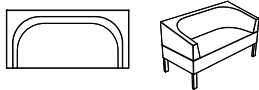

Diwi

Achella Design

Divvi

Achella Design

Sit back to back or side to side. With sculptured edges and soft lines Divvi features an angled, supportive back and elevated armrests which combine to create a unique dividing element with strong character that offers optimum personal spatial quality. While the back intentionally functions as an armrest, ensuring further comfort. Specify contrasting upholstery for the seat and back to enhance aesthetic appeal and create a strong visual interest.

Divvi is a substantial piece all the while maintaining a relatively small foot print designed to facilitate a wide range of environments from reception areas, waiting rooms and other open spaces, Divvi offers comfortable seating from 2 up to 8 people at once.