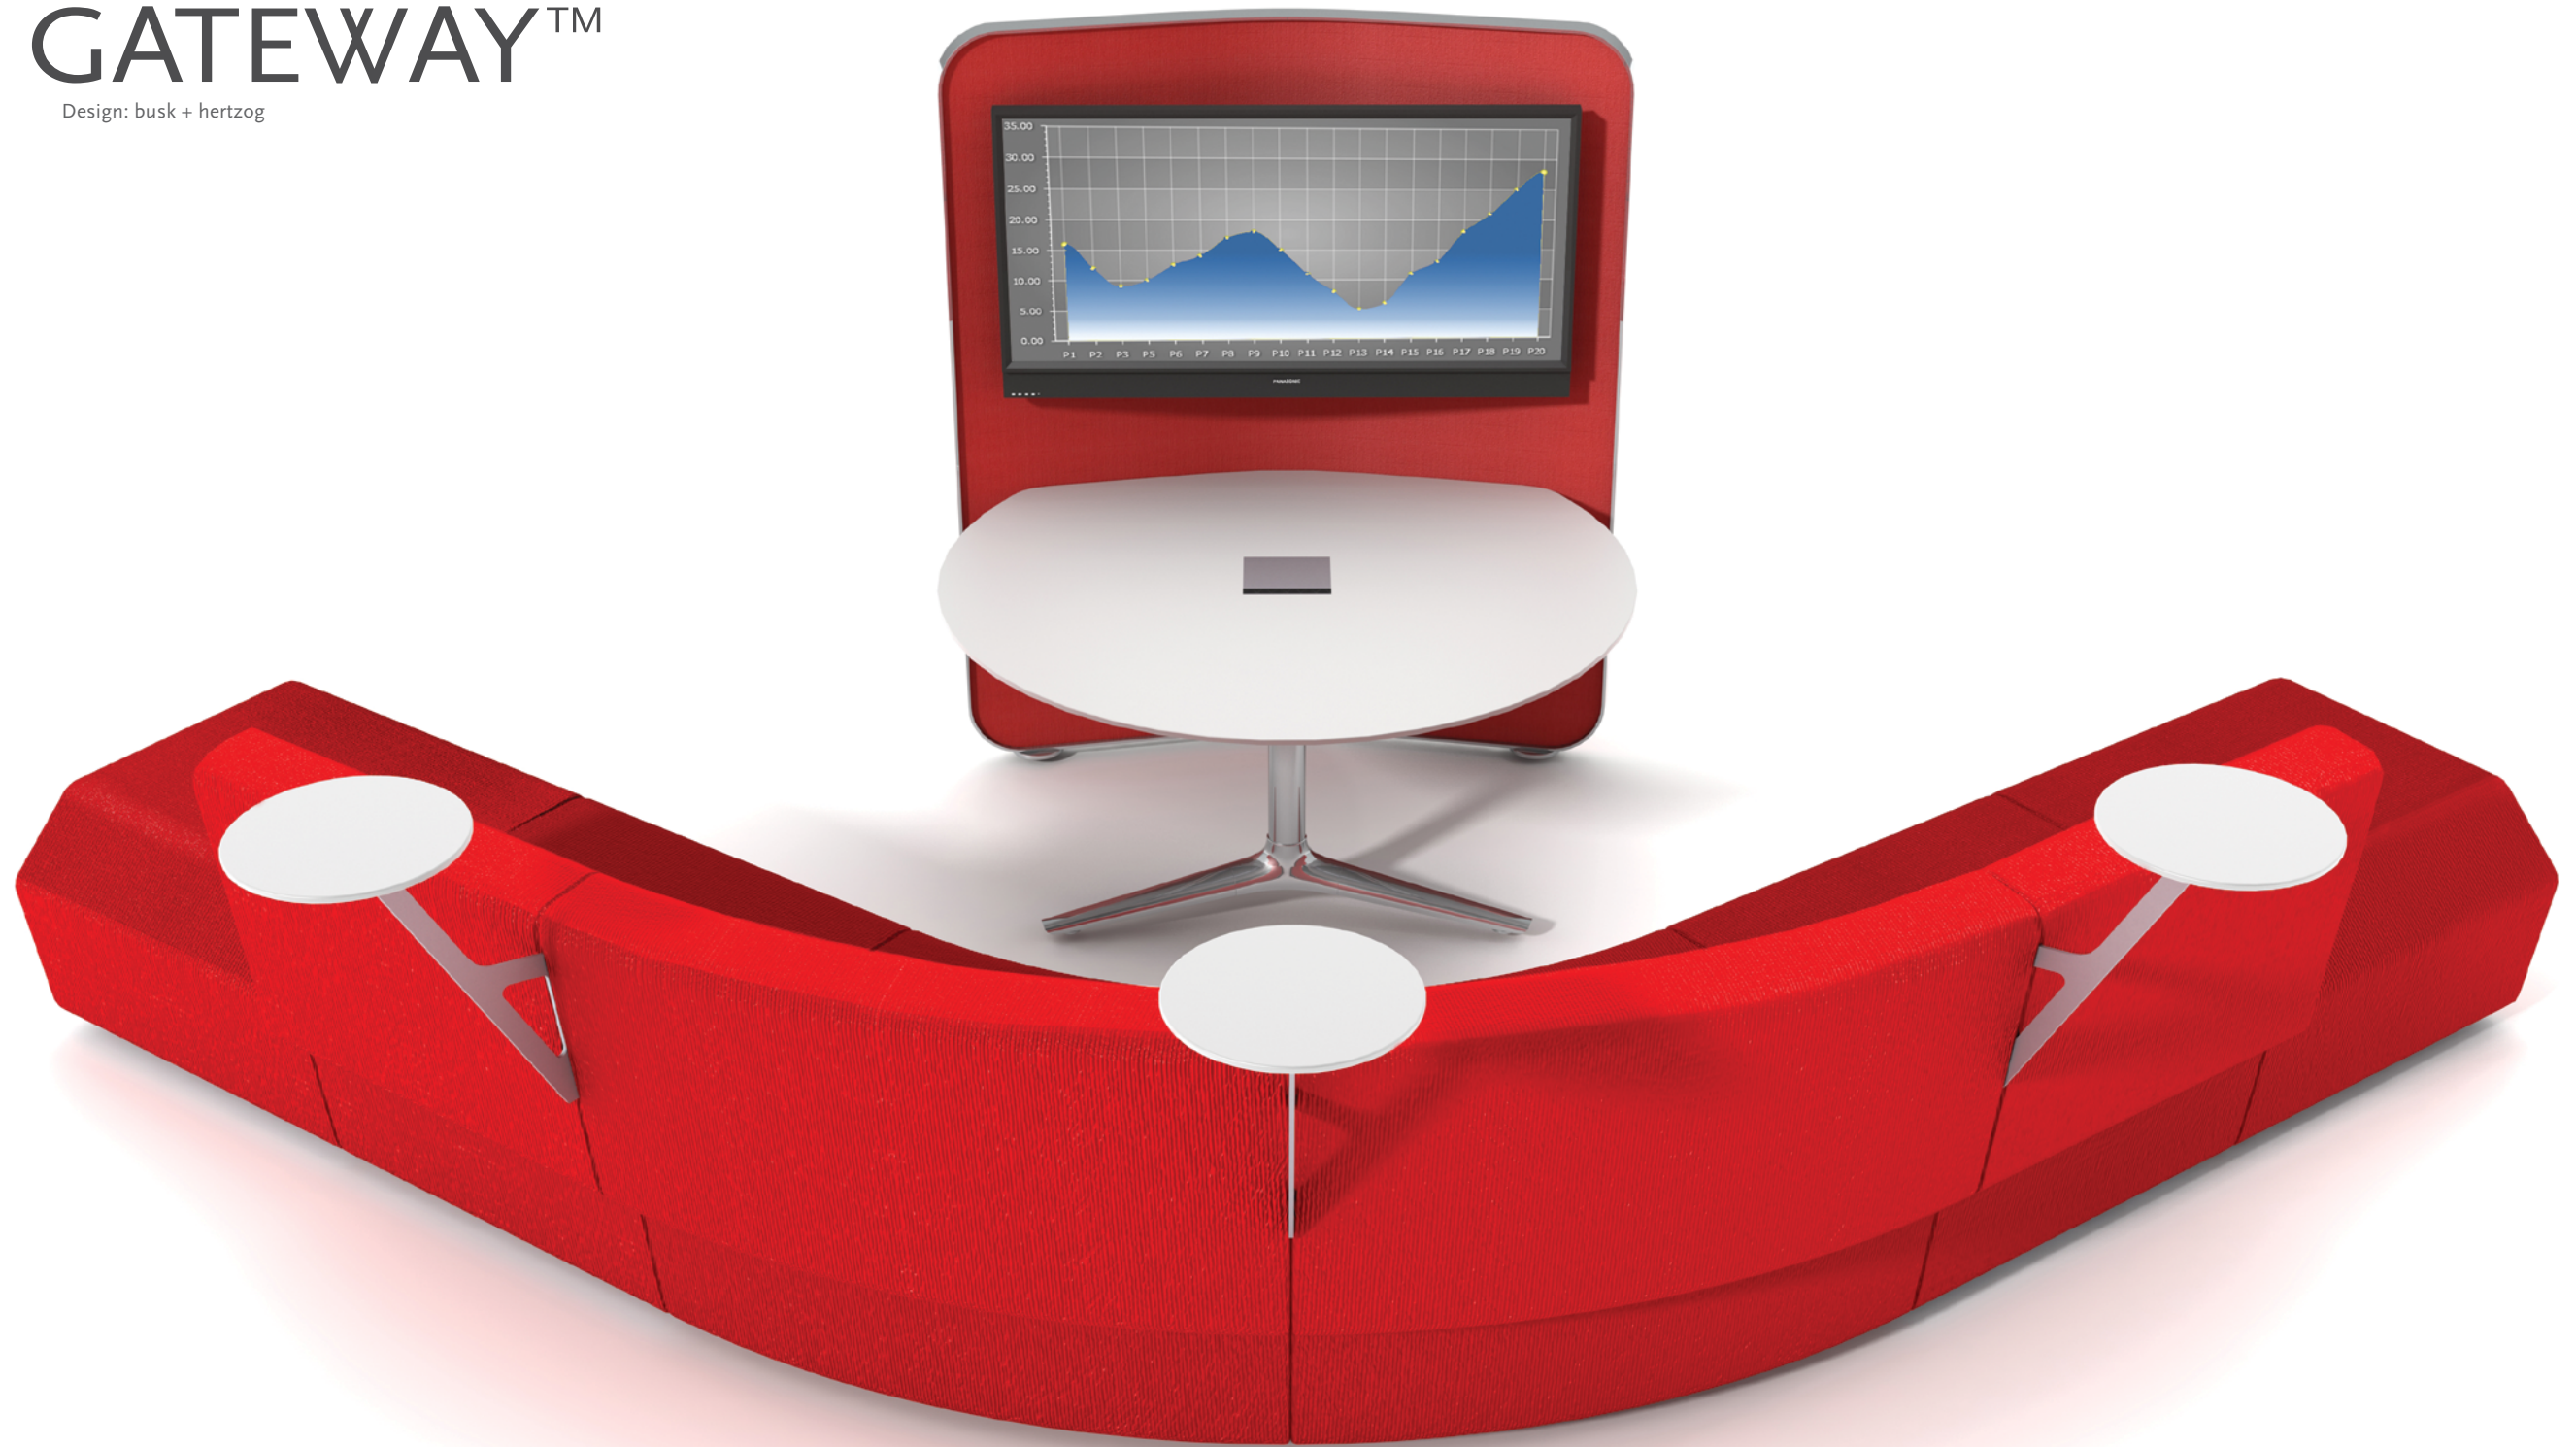

GATEWAY™

Design: busk + hertzog

Meet, Present, Lounge...