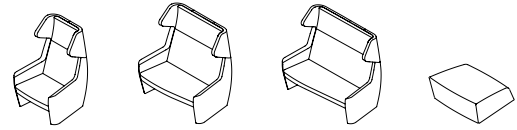

Sedan

Design: Aaron Duke and Evan Bare

Sedan

Design: Aaron Duke and Evan Bare

Sedan creates a strong presence in any space. With its elegant clean line styling for a distinctively modern look it is especially suitable collaborative spaces, lobbies, and lounges. Sedan is incredibly comfortable thanks to its higher back height and multi-density layer foam. It has a generous deep cushioned seat and backrest that boasts additional lumbar support. A classic modern wingback with tailored detailing, impressive first class comfort and the ultimate in privacy. Sedan is by definition the very definition of modern simplicity.

w	30.5"	54.5"	78.5"	23.5"
d	33"	33"	33"	23"
h	52"	52"	52"	12"
seat h	18"	18"	18"	
arm h	24"	24"	24"	

Standard Features:

Frame:

Frame is constructed of Solid Maple and FSC Hardwood Plywood with Soy based Polyurethane Foam covered with Fortrel.