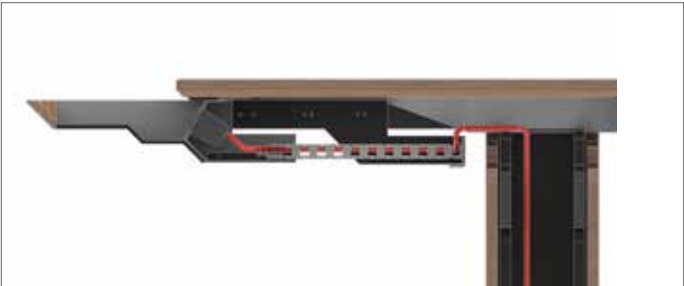

Vox® Conference Tables: Power Drawer

Design: Nienkämper

Vox® Conference Table with Power Drawer keeps your table top clear and your technology tidy and discreet.

Power and connectivity have migrated from the top and into this sleek and concealed drawer. Introducing the Vox® Power Drawer, the latest addition to Vox® Connectivity.

The drawer is cleverly concealed within the table edge. Once opened the drawer reveals a fully configurable, simple connectivity device and large area for containing excess cable.

Power Drawer tops are available with all Vox® base styles and on Rectangular, Square, and the straight sides of Racetrack and Boat shapes.

Power Drawer with Access™ base

Edge Profile

Cable Management

Vox® Access™ base

Vox® T-leg™ base

Vox® Duo™ base

Vox® Taper™ base

Vox® Conference Tables with Power Drawer are available in minimum table depths of 48" and up.