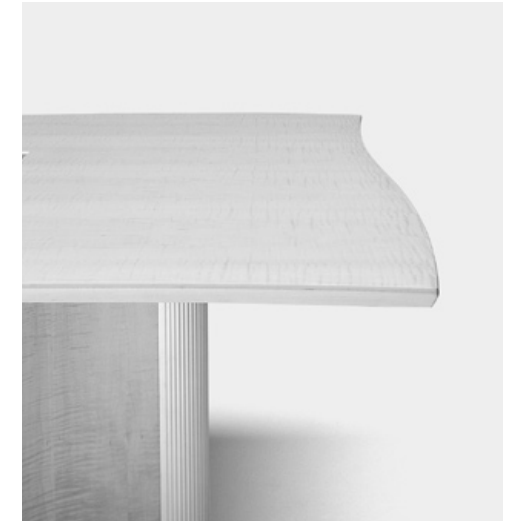

# nienkämper

ICF|group

ICF • Unika Vaev • Nienkämper • Helikon  
800 668 9318  
mail@nienkamper.com

Vox®  
Design: Mark Müller

**Base:**

Vox® bases are available in three shapes: Duo, Tri, and Quad. Vox® bases are designed to meet wire management needs and accommodate standard floor monuments. Bases are available in standard Nienkämper wood veneers and stains. Fluted aluminum endpieces are available in clear, champagne, light bronze, bronze and black.

**Tops:**

1 1/4" thick wood veneer top with facet edge is available in standard Nienkämper wood veneers and stains. A forming grade plastic laminate with solid wood facet edge is also available.

**Special Features:**

**Square wave shape**

Plain veneer top

Available in sizes from w 42" x d 42" to w 96" x d 96" h 28 1/2"

**Rectangular wave shape**

Plain veneer top

Available in sizes from w 72" x d 36" to w 240" x d 84" h 28 1/2"

**Arena shape**

Plain veneer top

Available in sizes from w 192" x d 120" to w 240" x d 144" h 28 1/2"

**Vista shape**

Plain veneer top

Available in sizes from w 60" - 100" x l 128" to w 66" - 144" x l 469" h 28 1/2"