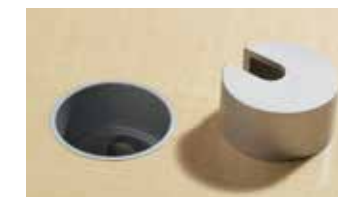

Vox® Conference Tables: Taper™ Base
Design: Mark Müller

Wire Management: The Vox® Expandable Cable Conduit is made of a woven, flexible PVC wire with unique properties that allow it to expand and contract. Depending on the amount of cable in the conduit, its diameter can be as small as 2" or as large as 4". This conduit can be cut to the desired length, if required.

The Vox® Linked Cable Conduit is a series of 2"-long plastic elements, each divided into four cavities. Individual elements can be removed to get the desired length. This conduit has capacity for eighteen, 16-gauge power cables.

Expandable Cable Conduit

Linked Cable Conduit

Colors: clear, silver, black

Colors: silver, clear, black

Precision cut holes for microphones

Model #23416

Model # 23416

Grommets and Microphone Jacks: All Vox® grommets and accessories are integrated directly into table tops. Precision cut holes are pre-drilled during the manufacturing process to ensure fit and finish. All grommets and microphone jacks are manufactured from aluminum. These components are site installed, and a clear anodized finish is standard.

Taper™ Base Vox® Conference Tables are available in sizes, from 72" x 36" up to 240" x 84". Square and Round tables from 42" to 96".

Boat

Super Ellipse

Racetrack

Rectangle

Square

Round

Vista Closed