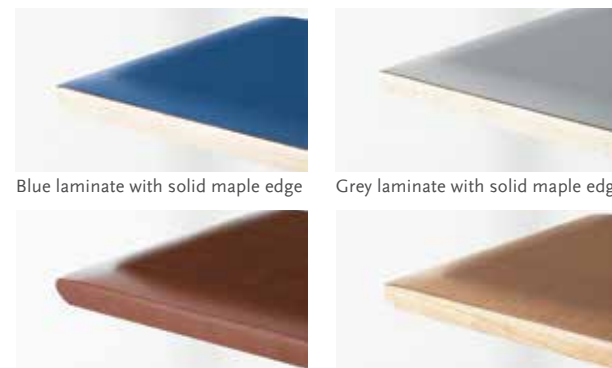

Vox® Conference Tables: Duo™, Tri™ and Quad™ Bases
Design: Mark Müller

Finishes: Nienkämper offers many standard wood veneers and finishes, plastic laminate colors, and anodized aluminum options. They all add up to a wide range of aesthetic possibilities for Vox® Conference Tables with Duo™, Tri™ or Quad™ bases. Pictured below are samples of wood and aluminum finish combinations.

AL-01 Clear F-17 Burnt Walnut AL-02 Champagne F-16 Natural Figured Sycamore AL-03 Light Bronze F-06 Standard Cherry AL-04 Bronze F-05 Natural Cherry AL-06 Black F-18 Natural White Oak F-17 Burnt Walnut F-17 Burnt Walnut

Duo™, Tri™ and Quad™ bases: These table bases provide maximum storage capacity for cabling and are also ideal for concealing core drills or floor-mounted receptacles. A panel inside each base acts as a spool for excess wire. The curved outer panels of Duo™, Tri™ and Quad™ bases can be removed for easy access to cabling and floor monuments.

Facet Edge:

Blue laminate with solid maple edge Grey laminate with solid maple edge Cherry laminate with solid wood edge stained to match laminate Anagré laminate with solid wood edge

Laminate Tops: Vox® Conference Table tops with a Facet Edge or Taper Edge can be specified with plastic laminate. The laminate extends over the solid wood edging below it, creating a seamless appearance that is in keeping with the high manufacturing standards of the entire Vox® Collection. Postforming laminates are required when specified for Vox® Conference Tables with a Facet Edge detail.