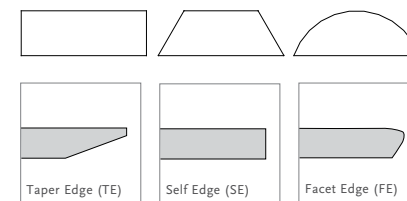

## Metronome™ FlipTop

Design: figforty

Leather pull tab releases locking mechanism. When setting up lock re-engages with an audible click.

Designed to meet the varying needs of any contemporary office environment Metronome™ FlipTop Tables provide mobility, modularity and flexibility. By linking combinations of shaped and rectangular Flip Top tables, meeting and boardrooms can be configured, re-configured or stored at a moment's notice.

### DIMENSIONS

Sizes from 60"x24" to 90"x36"