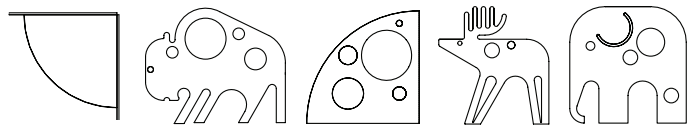

# ZooDesk ZooStool

Design: Mouna & Silvio Russo

20901	Cheese Desk	l 43 <sup>1/2</sup> "	d 43 <sup>1/2</sup> "	h 43 <sup>1/2</sup> "
20902	Bison Desk	l 49 <sup>3/4</sup> "	d 49 <sup>3/4</sup> "	h 40 <sup>3/4</sup> "
20903	Elephant Desk	l 46 <sup>3/8</sup> "	d 46 <sup>3/8</sup> "	h 46 <sup>3/8</sup> "
20904	Deer Desk	l 45"	d 45"	h 48"
20911	Cat Stool	l 11"	d 11"	h 13 <sup>1/4</sup> "
20912	Bison Stool	l 11"	d 11"	h 13 <sup>1/4</sup> "
20913	Seal Stool	l 11"	d 11"	h 13 <sup>1/4</sup> "
20914	Deer Stool	l 11"	d 11"	h 13 <sup>1/4</sup> "
20915	Maple Leaf Stool	l 11"	d 11"	h 13 <sup>1/4</sup> "